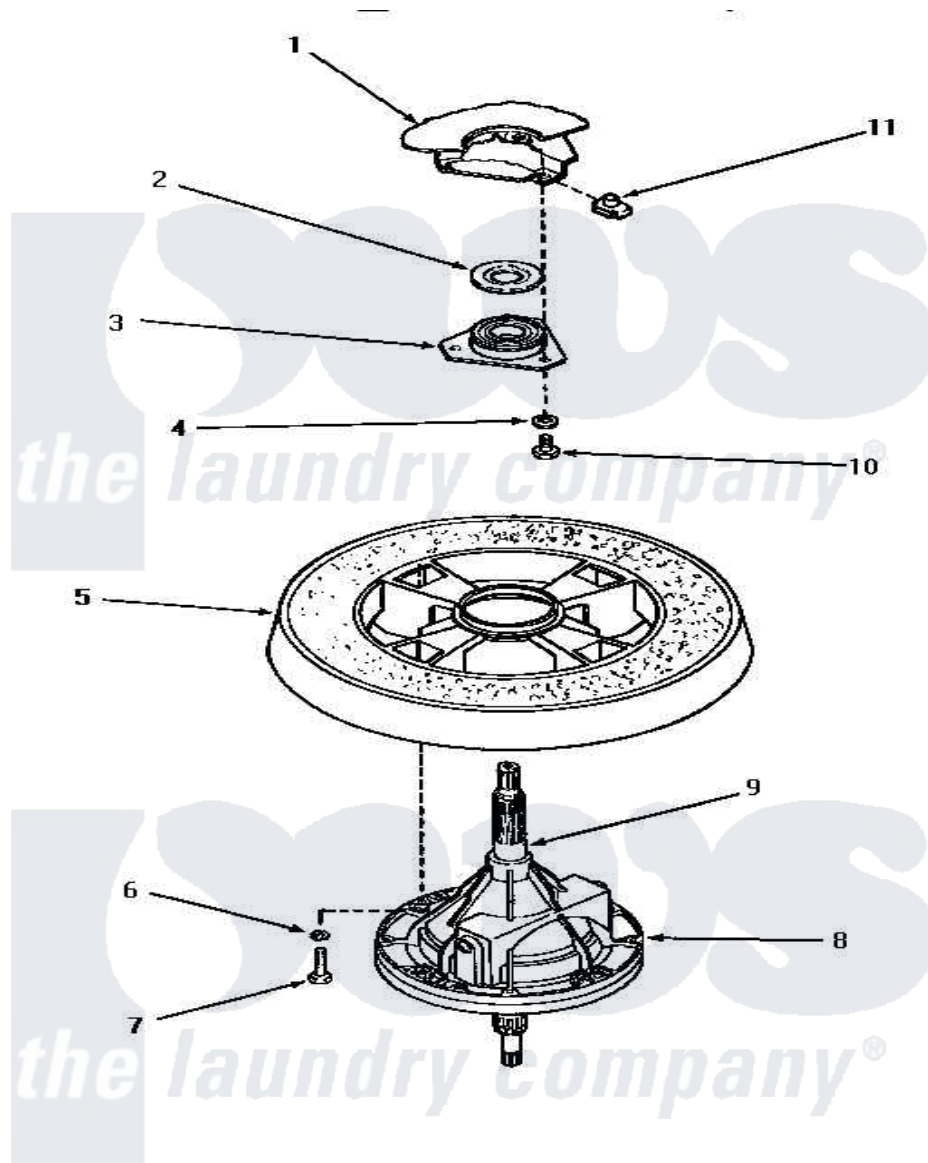

Amana NA3812 20 - TRANSMISSION ASSY & BALANCE RING

TRANSMISSION ASSEMBLY AND BALANCE RING

Amana [Residential Amana NA3812 Washer Parts](#) Parts Diagram 20 - TRANSMISSION ASSY & BALANCE RING
 Click on the part number to view part

Item	Original Part Number	Replaced By	Status	Part Description
1	Y00000000		Not Available	SEE NOTE OUTER TUB
2	27187			Flinger
3	27182	40004201P		Main Bearing Assembly
4	04366			Lockwasher, 5/16intshkp
5	27143		Not Available	BALANCE RING
6	02431			Lockwasher, 1/4 Ext Shk
7	27200		Not Available	CAP SCREW
8	33227	33227P		Assembly- Tran
9	27604P			Never-Seeze 1 Oz Tube
10	01355		Not Available	SCREW
11	27222			Nut, Retainer 5/16-18