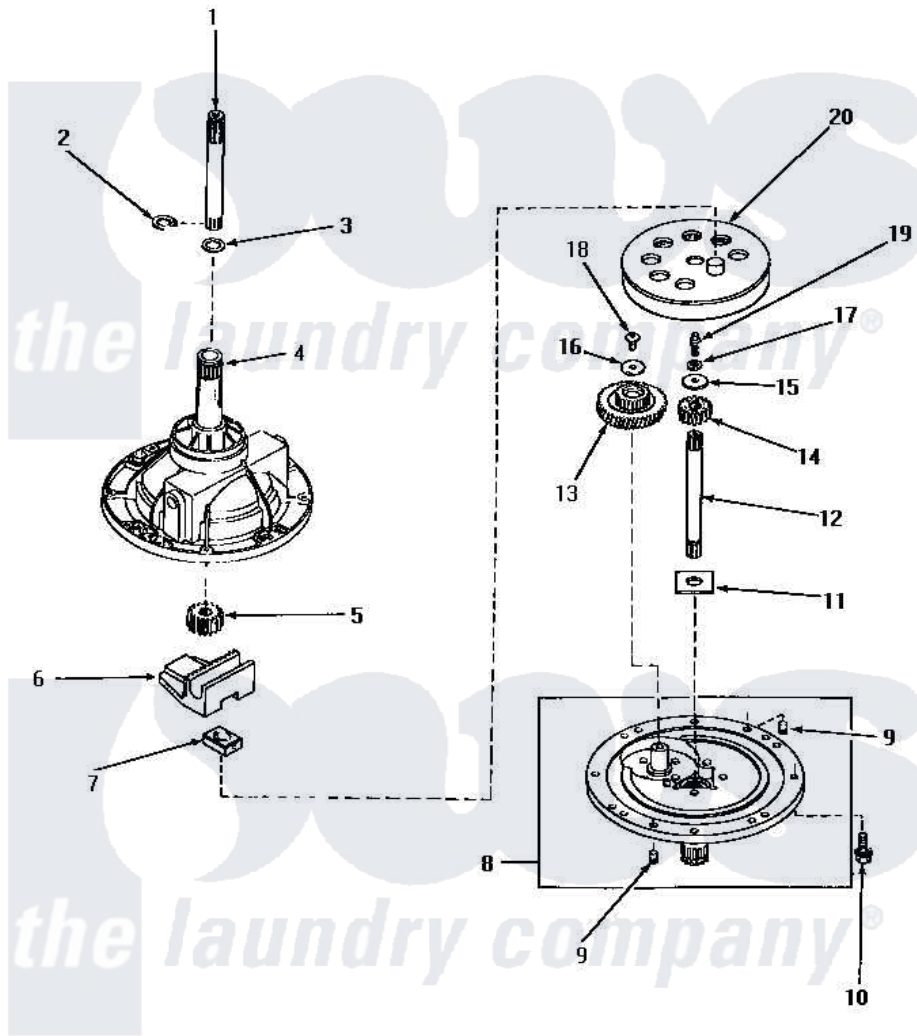

Amana NA4320 01 - 30978 TRANSMISSION ASSY COMPONENTS

COMPONENTS FOR 30978 TRANSMISSION ASSEMBLY

Amana [Residential Amana NA4320 Washer Parts](#) Parts Diagram 01 - 30978 TRANSMISSION ASSY COMPONENTS
 Click on the part number to view part

Item	Original Part Number	Replaced By	Status	Part Description
1	29134	Y36570		Shaft, Output
2	27197			Ring, Retaining
3	20212	35092		Washer, 3628id X 1.00 X .056
4	30037		Not Available	ASSY, TRANSMISSION CASExREPLACE
5	27003			Pinion, Agitator
6	Y31526			Rack
7	26493			Slide
8	30945		Not Available	ASSY, TRANSMISSION COVExREPLACE
9	27172			Pin, Dowel
10	31709		Not Available	SCREW, 1/4-20X1 HX SER/
11	27016			Washer
12	27081	27081P		Shaft Input Package
13	29161			Gear, Reduction
14	Y29160			Pinion, Drive
15	26509	40041501		Washer

16	29260	Not Available	WASHER
17	21456		Lockwasher, 1/4 Intshkp
18	29273		Screw, 1/4-20 X 3/8
19	27030	Not Available	SCREW, 1/4-20 SPECIAL
20	26577		Assembly, Gear And Stud
NI	28434P	Not Available	LOCTITE
"	27243P		Oil, CW Transmission F-