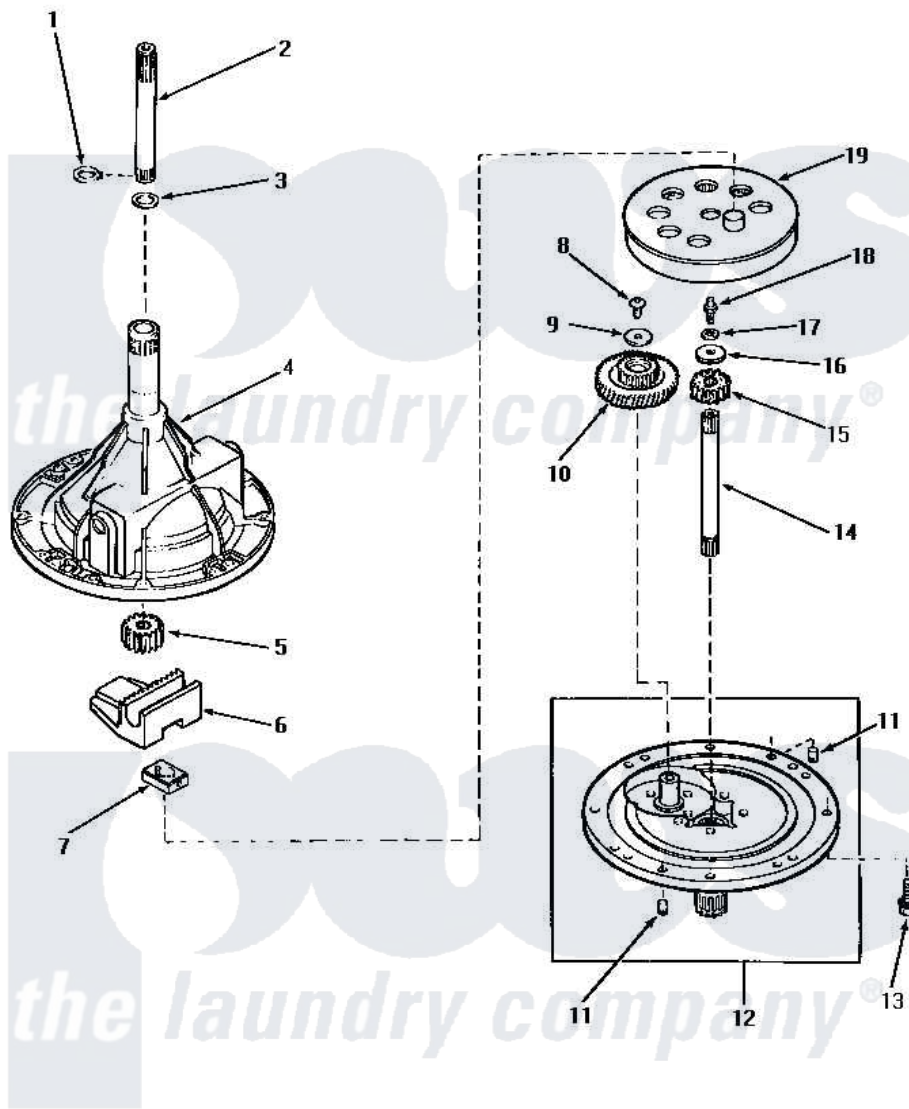

Amana NA4320 02 - 33227 TRANSMISSION ASSY COMPONENTS

COMPONENTS FOR 33227 TRANSMISSION ASSEMBLY

Amana [Residential Amana NA4320 Washer Parts](#) Parts Diagram 02 - 33227 TRANSMISSION ASSY COMPONENTS
 Click on the part number to view part

Item	Original Part Number	Replaced By	Status	Part Description
1	27197			Ring, Retaining
2	29134	Y36570		Shaft, Output
3	20212	35092		Washer, 3628id X 1.00 X .056
4	33223		Not Available	ASSY, TRANSMISSION CASE
5	27003			Pinion, Agitator
6	Y31526			Rack
7	26493			Slide
8	29273			Screw, 1/4-20 X 3/8
9	29260		Not Available	WASHER
10	29161			Gear, Reduction
11	27172			Pin, Dowel
12	33214		Not Available	TRANSMISSION COVER ASSEMBLY
13	32814		Not Available	SCREW, 1/4-20X7/8 SERRA
14	27081	27081P		Shaft Input Package
15	Y29160			Pinion, Drive
16	26509	40041501		Washer

17	21456		Lockwasher, 1/4 Intshkp
18	27030	Not Available	SCREW, 1/4-20 SPECIAL
19	26577		Assembly, Gear And Stud
NI	27243P		Oil, CW Transmission F-
"	28434P	Not Available	LOCTITE