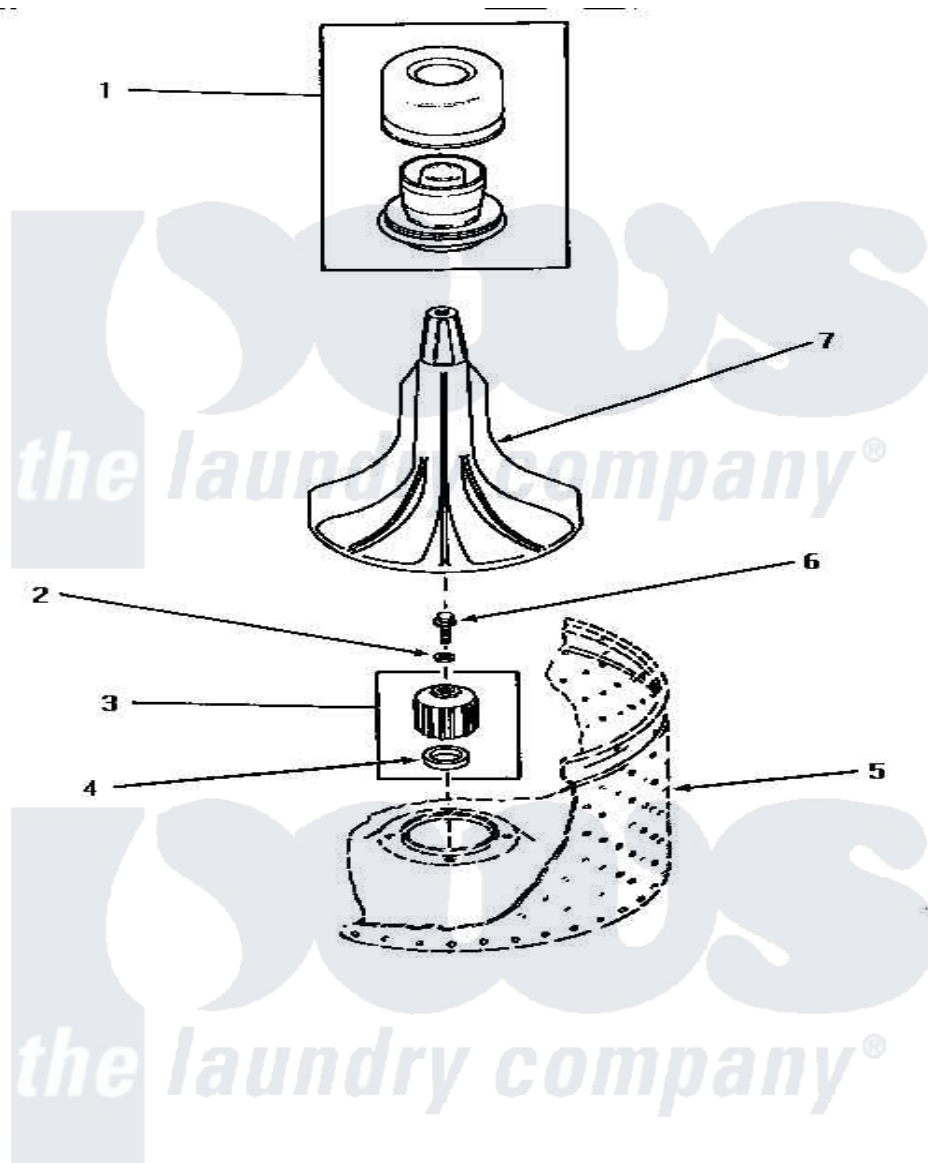

Amana NA4320 03 - AGITATOR, DRIVE BELL & SEAL KIT

AGITATOR, DRIVE BELL AND SEAL KIT

Amana [Residential Amana NA4320 Washer Parts](#) Parts Diagram 03 - AGITATOR, DRIVE BELL & SEAL KIT
 Click on the part number to view part

Item	Original Part Number	Replaced By	Status	Part Description
1	30857	33510		Assembly, Dispenser-Fabric
2	30853		Not Available	SEAL
3	30071P	R9900189		Kit, Drive Bell And Seal
4	Y00000000		Not Available	SEE NOTE SEAL SEAT
5	Y00000000		Not Available	SEE NOTE WASHTUB
6	30852			Screw, No.8-1/4 X 20 X 3/
7	30855	40000501W		Agitator, Flex Vane
NI	442P3	R9900189		Kit, Drive Bell And Seal