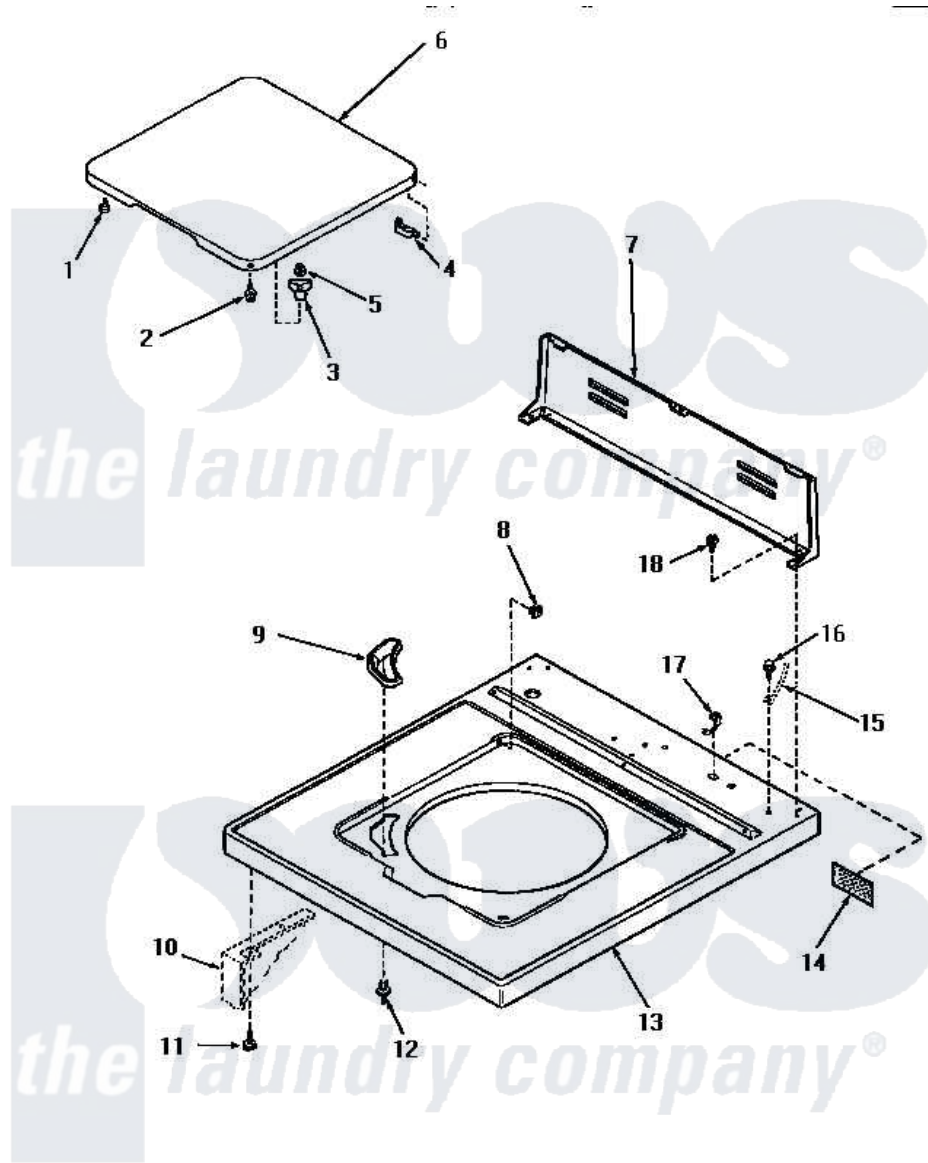

Amana NA4320 05 - CAB TOP/LOADING DR & CTRL HOOD REAR PAN

CABINET TOP, LOADING DOOR AND CONTROL HOOD REAR PANEL

Amana Residential Amana NA4320 Washer Parts Parts Diagram 05 - CAB TOP/LOADING DR & CTRL HOOD REAR PAN

[Click on the part number to view part](#)

Item	Original Part Number	Replaced By	Status	Part Description
1	32507	40038001		Bumper
2	27203		Not Available	ASSY,SCREW & WASHER
3	27149			Catch, Lid Switch
4	27626		Not Available	HINGE,HIDDEN
5	21752			Nut, 8-32 Hex Brilock
6	31315W		Not Available	LOADING DOOR, WHITE
"	31315L		Not Available	LOADING DOOR, ALMOND
"	31315H		Not Available	LOADING DOOR, HARVEST GOLD
7	31230		Not Available	CONTROL HOOD REAR PANEL
8	27625			Bushing
9	32786		Not Available	BLEACH DISPENSER
10	Y00000000		Not Available	SEE NOTE CABINET
11	Y31644	27001200		Screw
12	56534			Barrel, Support

13	32808L	32808LP	Assembly Top And Carton
"	32808H		Not Available
"	32808W	32808WP	CABINET TOP, HARVEST GOLD
14	24903		Not Available
15	Y00000000		Not Available
16	52909		Assembly Top And Carton
17	21903	211881	STICKER,DISCONNECT POW
18	23962	W10116760	SEE NOTE GROUND WIRE, GREEN
			Screw, 10B-16 X 1/2 HeX
			Grommet, Cord Part Not Used-Gas Models Only
			Screw