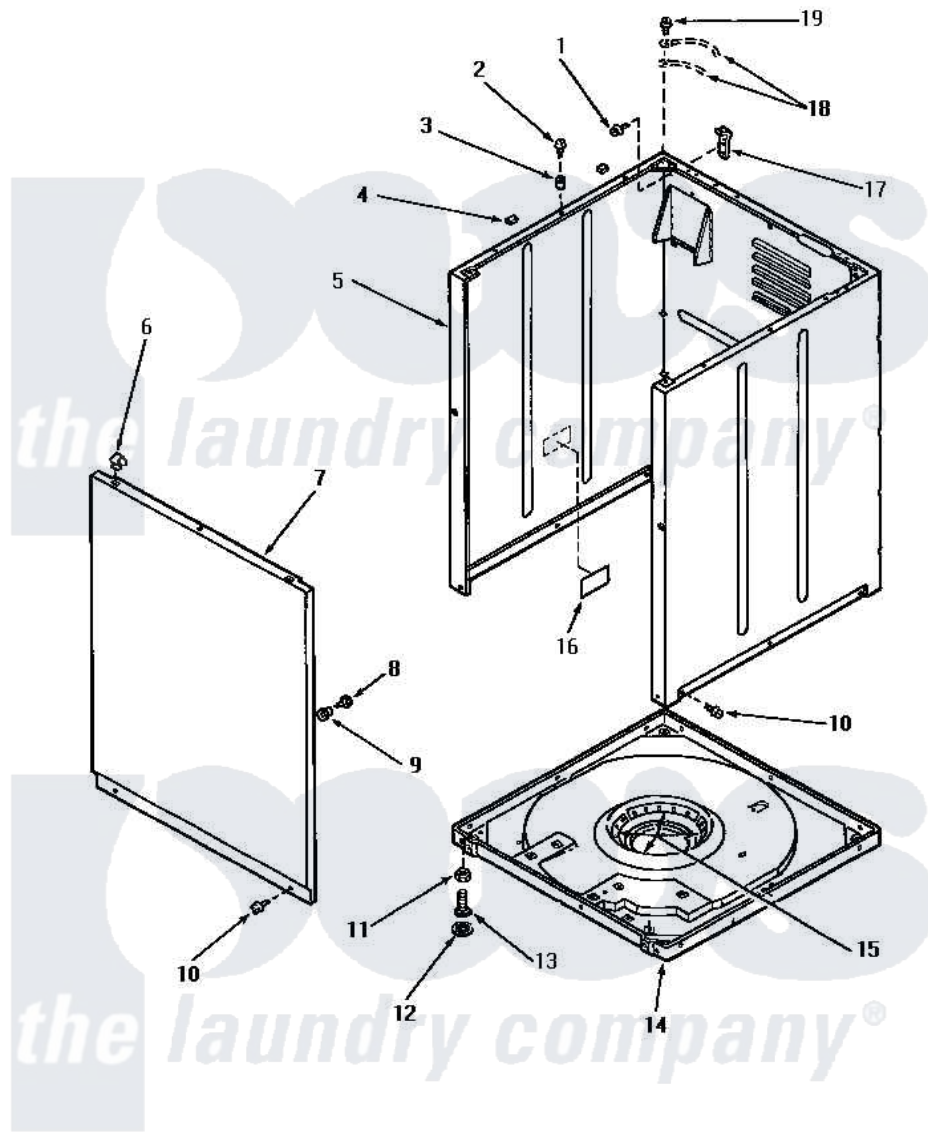

Amana NA4320 06 - FRONT PANEL, CABINET & BASE

FRONT PANEL, CABINET AND BASE

Amana Residential Amana NA4320 Washer Parts Parts Diagram 06 - FRONT PANEL, CABINET & BASE
 Click on the part number to view part

Item	Original Part Number	Replaced By	Status	Part Description
1	51780	3390631		Screw, 10-16 X 3/8
2	56086	Y014874		Screw, Idler Arm And Sleeve
3	56079	505187		Locator, Panel
4	Y56128			Pad, Bumper
5	31669HP		Not Available	REPL BY 34475HP
"	31669WP	38612WP		Kit-Service
"	31669LP	38612LP		Kit Service Cabinet
6	28835	22001650		Fastener, Spring
7	32708H		Not Available	PANEL,FRONT
"	32708L	32708LP		Panel, Front
"	32708W	32708WP		Panel Front
8	32671	Y014874		Screw, Idler Arm And Sleeve
9	28102			Locator, Panel
10	27196	27001200		Screw
11	28199		Not Available	LOCKNUT
12	21749	40016001		Foot, Rubber

13	20409	22003428	Leg, Adjustable
14	31653P		Assembly, Base-Complete-G90
15	434P3	Not Available	KIT, SNUBBER PAD
16	33285	Not Available	TAPE, 1 INCH SQUARE, DBL
17	Y27103		Hinge, Hold-Down Lug
18	Y00000000	Not Available	SEE NOTE GROUND WIRES -- (GREEN)
19	56392	Not Available	SCREW, 8-18 X 3/8 TAPPI
NI	26594P		Grease, Silicone - 2 Oz Tube