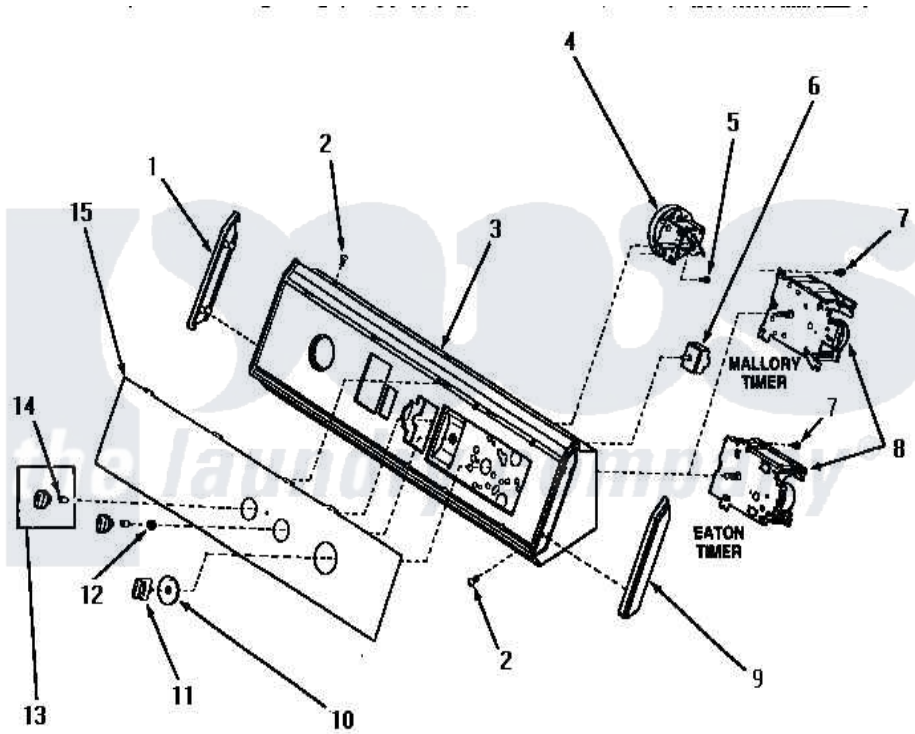

Amana NA4320 07 - GRAPHIC PANEL, CONTROL HOOD & CONTROLS

GRAPHIC PANEL, CONTROL HOOD AND CONTROLS

Amana [Residential Amana NA4320 Washer Parts](#) Parts Diagram 07 - GRAPHIC PANEL, CONTROL HOOD & CONTROLS

[Click on the part number to view part](#)

Item	Original Part Number	Replaced By	Status	Part Description
"	NOTE:		Not Available	SIPHON BREAK KIT MUST BE INSTALLED IN DRAIN HOSE IF THE DRAIN RECEPTACLE IS LOWER THAN THE CABINET TOP OF THE WASHER.
1	31249		Not Available	CAP,END-L.H.-CHROME
2	31752		Not Available	SCREW,No.8ABX3/4 POZIDRI
3	31735		Not Available	ASSY, CONTROL HOOD
4	31266			Switch, Pressure-Rotary
5	31260			Screw, No.8 X 3/8 Ind H
6	28118		Not Available	SWITCH,WATER TEMPERATU
"	21300		Not Available	SWITCH,TEMPERATURE
7	23962	W10116760		Screw
8	31239	31239P		Timer 3 Cycle Package
9	31248			Cap, End-RH-Chrome