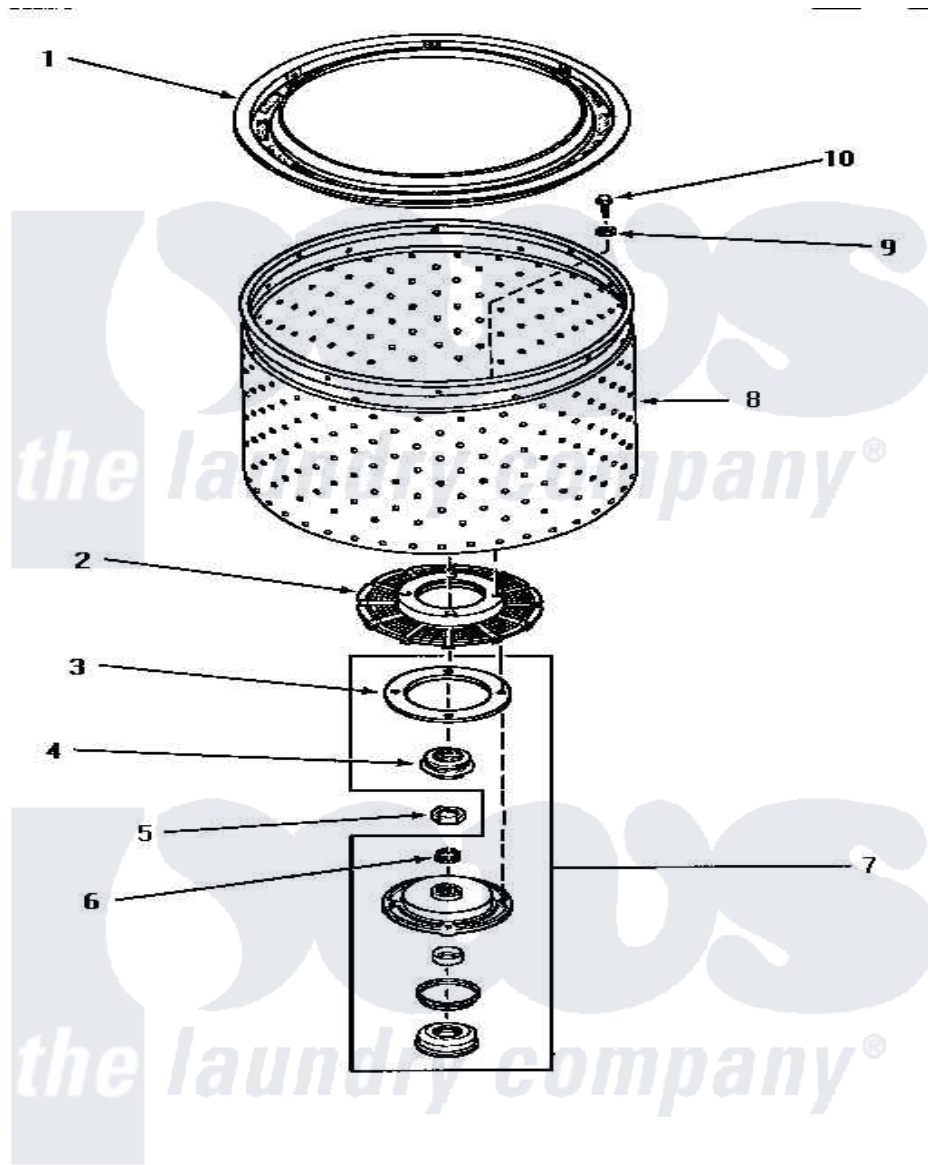

Amana NA4320 09 - LINT FILTER, WASHTUB & HUB

LINT FILTER, WASHTUB AND HUB

Amana Residential Amana NA4320 Washer Parts Parts Diagram 09 - LINT FILTER, WASHTUB & HUB
 Click on the part number to view part

Item	Original Part Number	Replaced By	Status	Part Description
1	30944	33521		Filter Lin/Clothes Guard
2	32998	39371		Filter Lin
3	27125	39122		Gasket, Washtub
4	Y00000000		Not Available	SEE NOTE SEAL HEAD -- (INCLUDED WITH 442P3 KIT)
5	Y29220	40016301		Nut, Lock
6	29728	40008301		Insert, Spline
7	495P3	R9900552		Hub And Seal
8	28138		Not Available	WASHTUB, STAINLESS STEEL
"	29074	39252P		Wash Tub
"	33295	39252P		Wash Tub
"	33245			Washtub, Stainless Steel
9	28094			Gasket
10	27202	W1011678Z		Screw