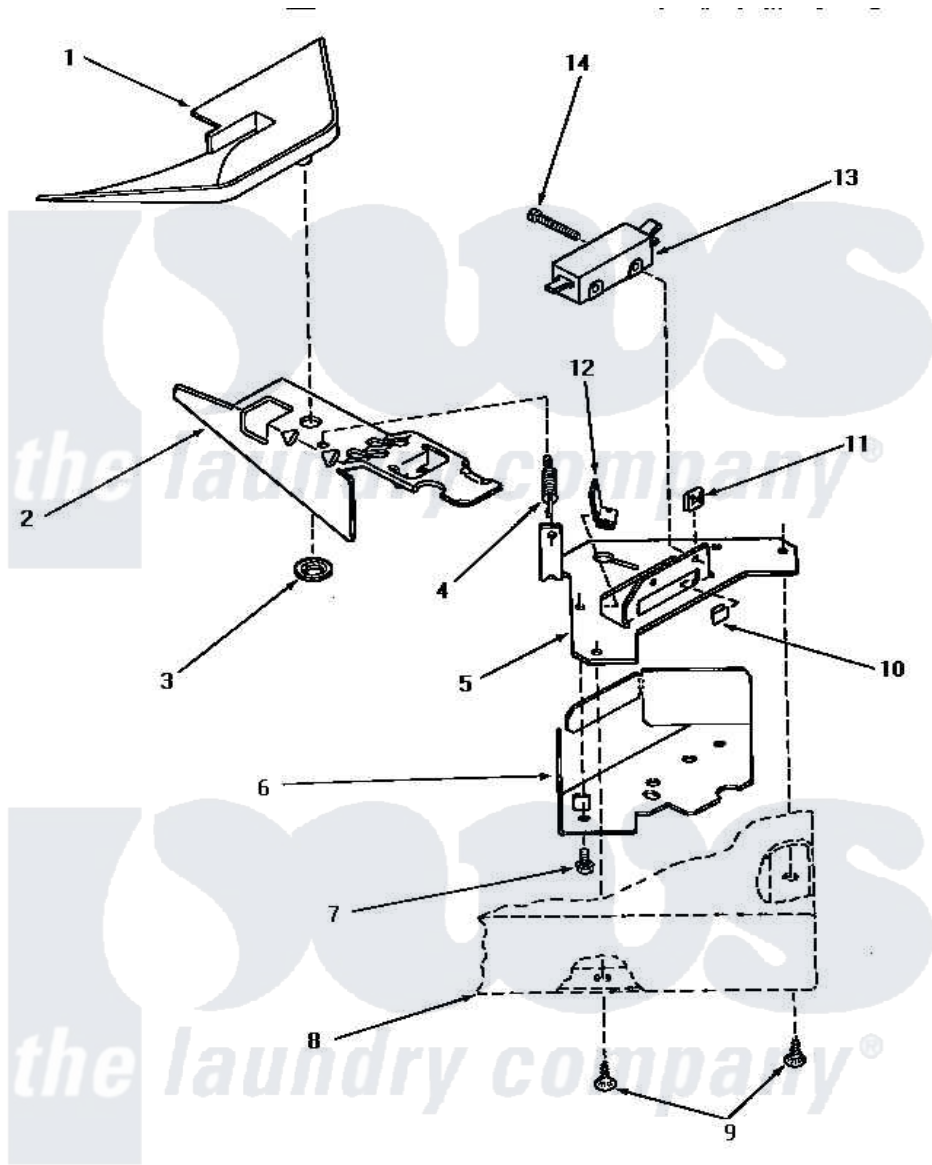

# Amana NA4320 10 - LOADING DOOR SWITCH & BRACKET ASSY

## LOADING DOOR SWITCH AND BRACKET ASSEMBLY

Amana [Residential Amana NA4320 Washer Parts](#) Parts Diagram 10 - LOADING DOOR SWITCH & BRACKET ASSY  
 Click on the part number to view part

Item	Original Part Number	Replaced By	Status	Part Description
1	29042		Not Available	SHIELD,LID SWITCH
2	<a href="#">27602</a>			Lever, Out-Of-Bal Switch
3	<a href="#">29043</a>			Nut, Push
4	<a href="#">27603</a>			Spring, Switch Lever
5	27250		Not Available	BRACKET,OUT-OF-BAL SWI
6	33086		Not Available	ENCLOSURE,LID SWITCH
7	23222	<a href="#">3177991</a>		Screw
8	Y00000000		Not Available	SEE NOTE CABINET TOP
9	<a href="#">28193</a>			Screw, 8-1/2 Tapping W/
10	<a href="#">27610</a>			Clip, U
11	27248		Not Available	NUT,SPEED U-TYPE
12	<a href="#">Y27837</a>			Clip, Speed-"U" Type
13	27249		Not Available	SWITCH
14	Q6516		Not Available	SCREW,6-32 X 1 ROUND H