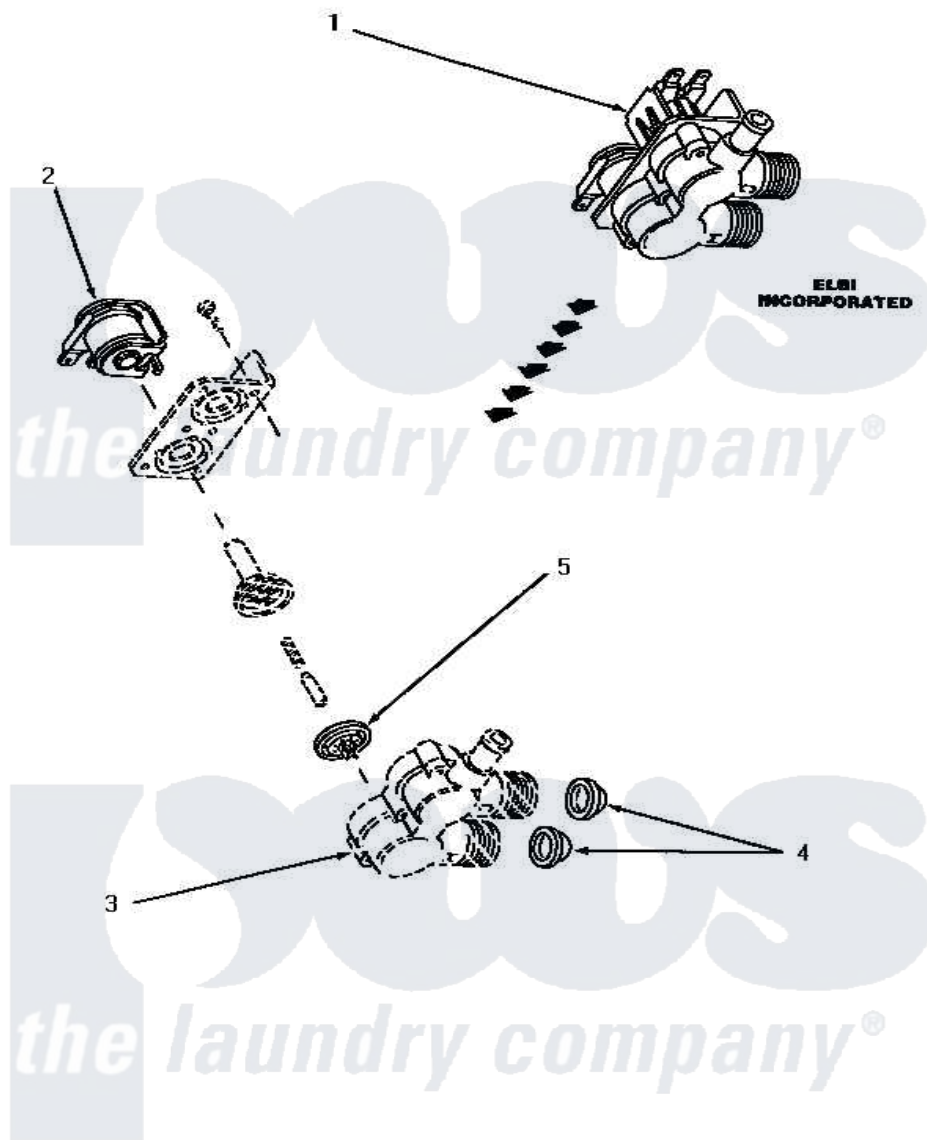

Amana NA4320 12 - MIXING VALVE ASSY

MIXING VALVE ASSEMBLY (Elbi Incorporated)

Amana [Residential Amana NA4320 Washer Parts](#) Parts Diagram 12 - MIXING VALVE ASSY
 Click on the part number to view part

Item	Original Part Number	Replaced By	Status	Part Description
1	27156	33930		Valve, Mixing
2	33084		Not Available	SOLENOID,MIXING VALVE
3	Y00000000		Not Available	SEE NOTE VALVE BODY -- (RED)
4	24122	22002960		Strainer, Washer Inlet
5	33079		Not Available	DIAPHRAM,MIXING VALVE-