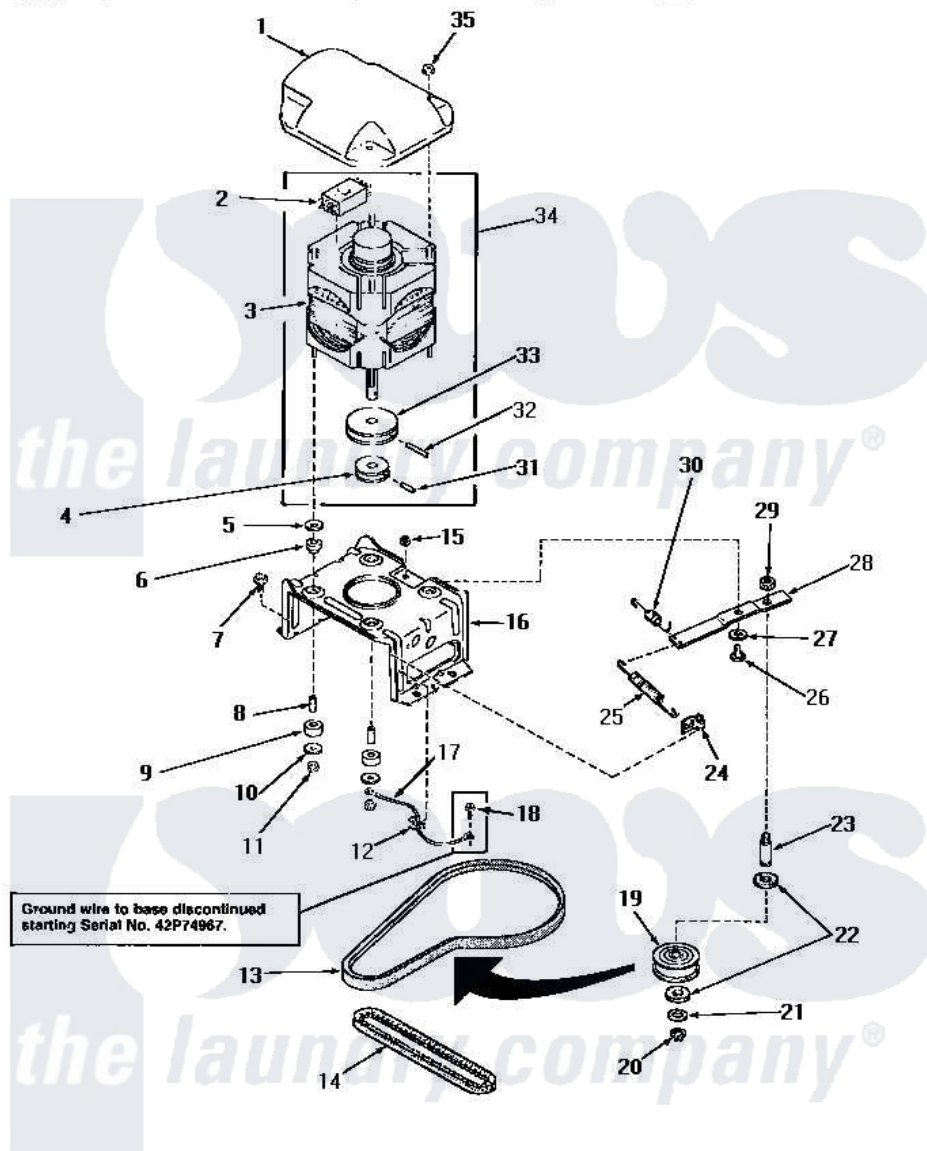

# Amana NA4320 13 - MOTOR, MTG BRACKET, BELTS & IDLER ASSY

## MOTOR, MOUNTING BRACKET, BELTS AND IDLER ASSEMBLY

Amana [Residential Amana NA4320 Washer Parts](#) Parts Diagram 13 - MOTOR, MTG BRACKET, BELTS & IDLER ASSY  
 Click on the part number to view part

Item	Original Part Number	Replaced By	Status	Part Description
1	<a href="#">27136</a>			Shield, Motor
2	30895A	<a href="#">30895AP</a>		Switch Motor-W/Instr
"	24139		Not Available	SWITCH,MOTOR
3	30895	<a href="#">27179P</a>		Motor-Drve
4	Y27104		Not Available	PULLEY,MOTOR
5	03888		Not Available	WASHER
6	<a href="#">01952A</a>			Mounting, Rubber
7	Y31645	<a href="#">27001200</a>		Screw
8	27181		Not Available	SPACER,MOTOR
9	01953		Not Available	WASHER,LOWER MOTOR MOU
10	03888		Not Available	WASHER
11	<a href="#">23604</a>			Nut, Hex 10-32 Lock
12	Y00161	<a href="#">B5733302</a>		Clip, Ground
13	<a href="#">28808</a>			Belt, Agitate And Spin
14	<a href="#">27155</a>			Belt, Pump
15	52566	<a href="#">27001225</a>		Nut, Jam Mid Lock 1/4-20

16	<a href="#">28791</a>		Bracket, Motor Mount
17	Y00000000	Not Available	SEE NOTE GROUND WIRE, GREEN
18	26592	Not Available	HEX HEAD SCREW
19	28800	Not Available	WHEEL, IDLER
20	<a href="#">23748</a>		Ring, Retaining
21	<a href="#">52549</a>		Washer, 501 ID X3/4 Odx
22	<a href="#">Y29443</a>		Washer, Felt
23	<a href="#">28802</a>		Shaft, Idler
24	<a href="#">28849</a>		Clip, Spring
25	28807	<a href="#">37366</a>	Spring, Idler
26	27229	<a href="#">40038901</a>	Screw, 1/4-20
27	81392	<a href="#">40054701</a>	Washer
28	31054	<a href="#">40041002</a>	Lever, Idler
29	28803	<a href="#">2221070</a>	Clamp, Nylon
30	30620	Not Available	SPRING, IDLER LEVER HEL
31	<a href="#">10416</a>		Pin, Roll
32	<a href="#">23750</a>		Pin, Roll
33	27171	Not Available	PULLEY, MOTOR
34	27179	<a href="#">27179P</a>	Motor-Drive
35	<a href="#">27201</a>		Locknut
NI	20605	Not Available	LUBE, HI TEMPERATURE-56
"	258P3	Not Available	KIT, CAPACITOR