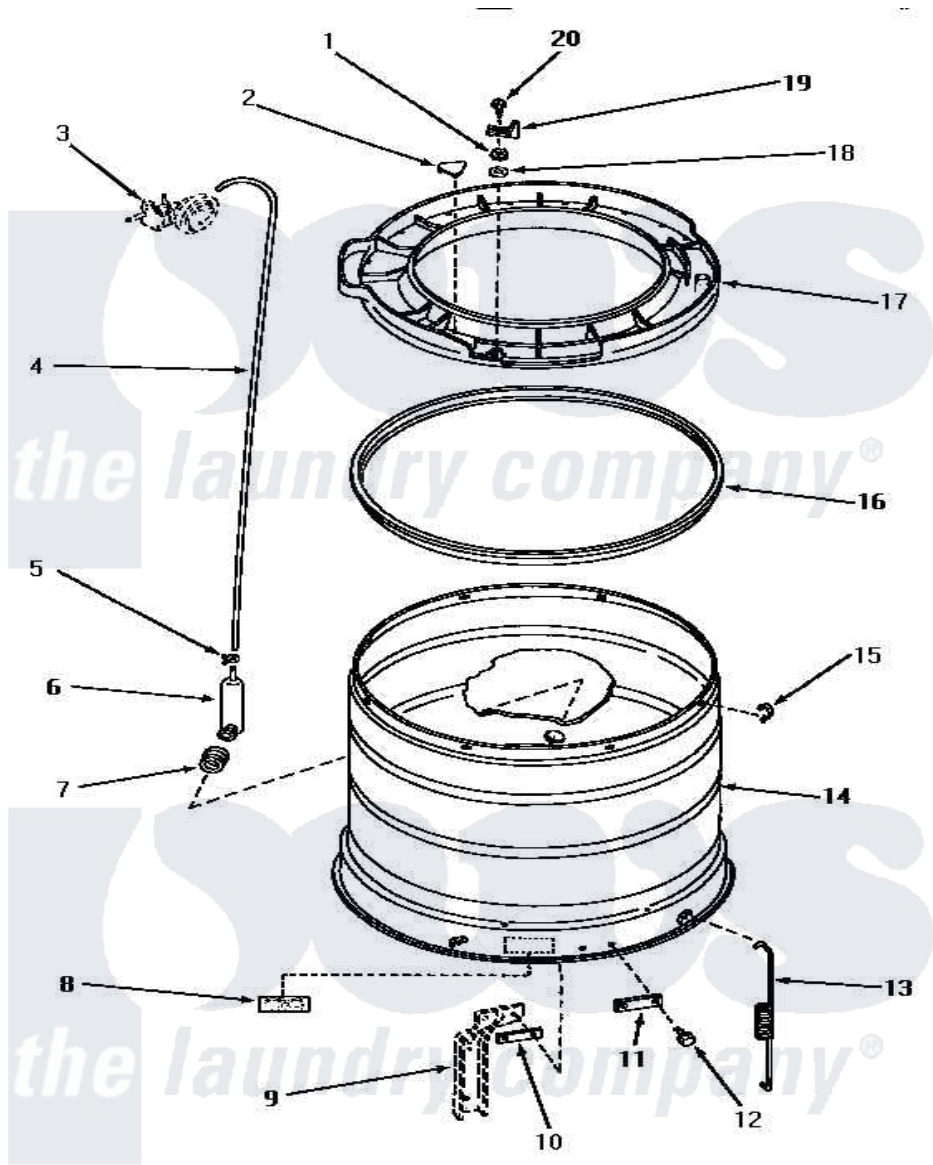

# Amana NA4320 14 - OUTER TUB, COVER & PRESSURE HOSE

## OUTER TUB, COVER AND PRESSURE HOSE

Amana [Residential Amana NA4320 Washer Parts](#) Parts Diagram 14 - OUTER TUB, COVER & PRESSURE HOSE  
 Click on the part number to view part

Item	Original Part Number	Replaced By	Status	Part Description
1	<a href="#">03815</a>			Lockwasher, No.10 Ext Shk
2	29901		Not Available	PLUG,SNAP-IN-OUTER TUB
3	Y00000000		Not Available	SEE NOTE PRESSURE SWITCH
4	29213	<a href="#">39125</a>		Tubing 31
5	Y22294	<a href="#">596669</a>		Clamp, Manifold
6	30243	<a href="#">40008501</a>		Assembly, Pressure Bulb
7	29175	<a href="#">40037801</a>		Grommet
8	Y27195		Not Available	STICKER
9	Y00000000		Not Available	SEE NOTE SUPPORT LEG
10	<a href="#">27927</a>			Plate, Leg .032
11	<a href="#">27926</a>			Plate, Leg .063
12	27205	<a href="#">40128701</a>		Screw, 5/16-18 X .50
13	<a href="#">27239</a>			Spring, Leg
14	30508		Not Available	TUB,OUTER
"	30509		Not Available	OUTER TUB
15	Y27017		Not Available	CLIP,SPRING

16	<a href="#">27184</a>		Gasket, Tub Cover
17	31141	<a href="#">31153</a>	Cover Outer Tub
18	23425	Not Available	WASHER,7/32IDX7/16ODX.
19	<a href="#">27247</a>		Trigger, Out-Of-Bal Swi
20	27523	Not Available	SCREW