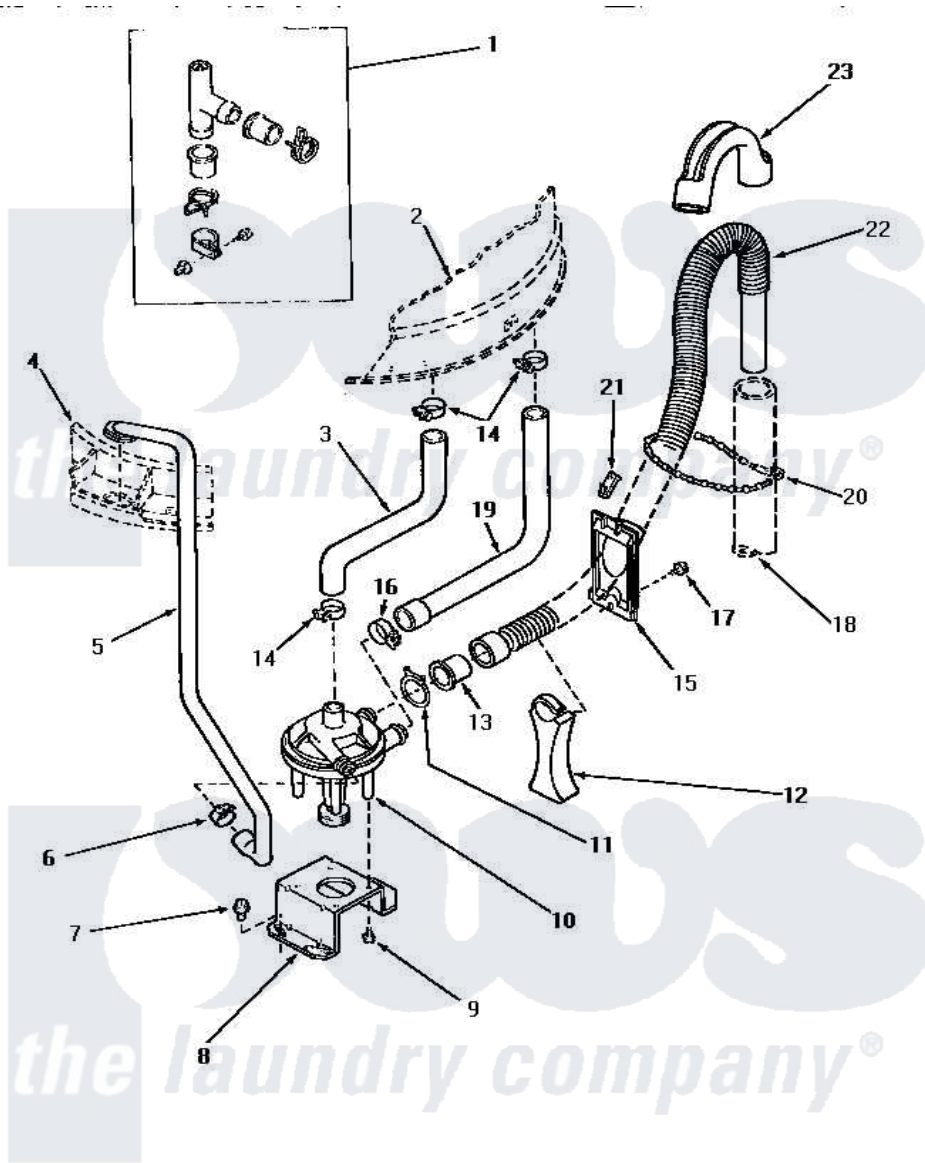

Amana NA4320 16 - PUMP ASSY/BRKT/HOSES & SIPHON BREAK KIT

PUMP ASSEMBLY, BRACKET, HOSES AND SIPHON BREAK KIT

Amana [Residential Amana NA4320 Washer Parts](#) Parts Diagram 16 - PUMP ASSY/BRKT/HOSES & SIPHON BREAK KIT

[Click on the part number to view part](#)

Item	Original Part Number	Replaced By	Status	Part Description
1	386P3	76660		Break-Sphn
2	Y00000000		Not Available	SEE NOTE OUTER TUB
3	27159		Not Available	HOSE,TUB TO PUMP
4	Y00000000		Not Available	SEE NOTE OUTER TUB COVER
5	27232		Not Available	HOSE
6	27644	285655		Clamp, Hose
7	Y31645	27001200		Screw
8	27105			Bracket, Pump Mounting
9	31098			Screw, 10-10 5/8 Unslot
10	31968			Assembly, Pump NA
"	31969			Assembly, Pump NA
11	29172		Not Available	CLAMP,HOSE
12	29284			Stand, Hose
13	29143		Not Available	HOSE,ADAPTER
14	32616		Not Available	(CLAMP HOSE)

15	29131		Not Available	RETAINER,DIRECTIONAL
16	27153	285655		Clamp, Hose
17	30676	27001200		Screw
18	Y00000000		Not Available	SEE NOTE STANDPIPE
19	27160		Not Available	HOSE,TUB TO PUMP-DRAIN
20	33489	8539404		Tie-Wire
21	29936		Not Available	HOSE RETAINER CLIP
22	29142	39952		Hose- Drai
23	29144	22003814		Retainer, Drain Hose
NI	406P3	451P3		Kit Drain Extension