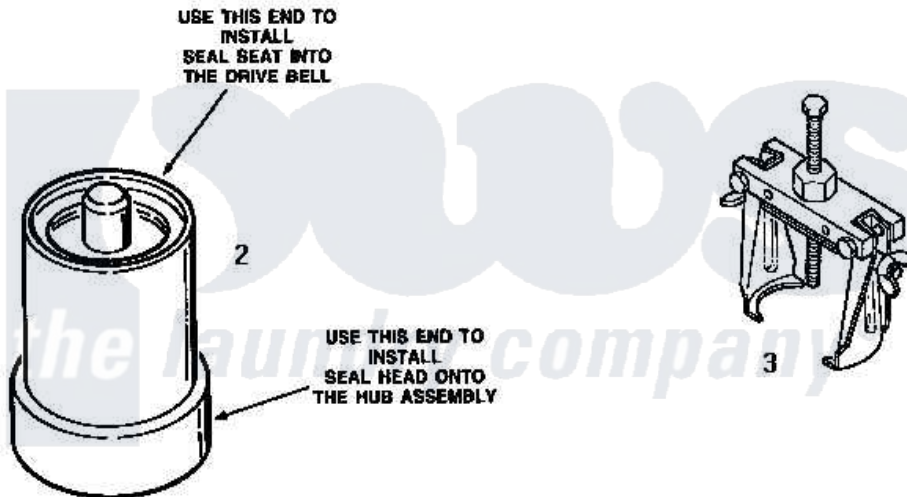

# Amana NA4320 18 - SPECIAL TOOLS

*the laundry company*<sup>®</sup>

Amana [Residential Amana NA4320 Washer Parts](#) Parts Diagram 18 - SPECIAL TOOLS

[Click on the part number to view part](#)

Item	Original Part Number	Replaced By	Status	Part Description
1	<a href="#">254P4P</a>			Agitator Hooks
2	255P4		Not Available	TOOL,SEAL INSTALLING
3	253P4	<a href="#">294P4</a>		Bell Tool