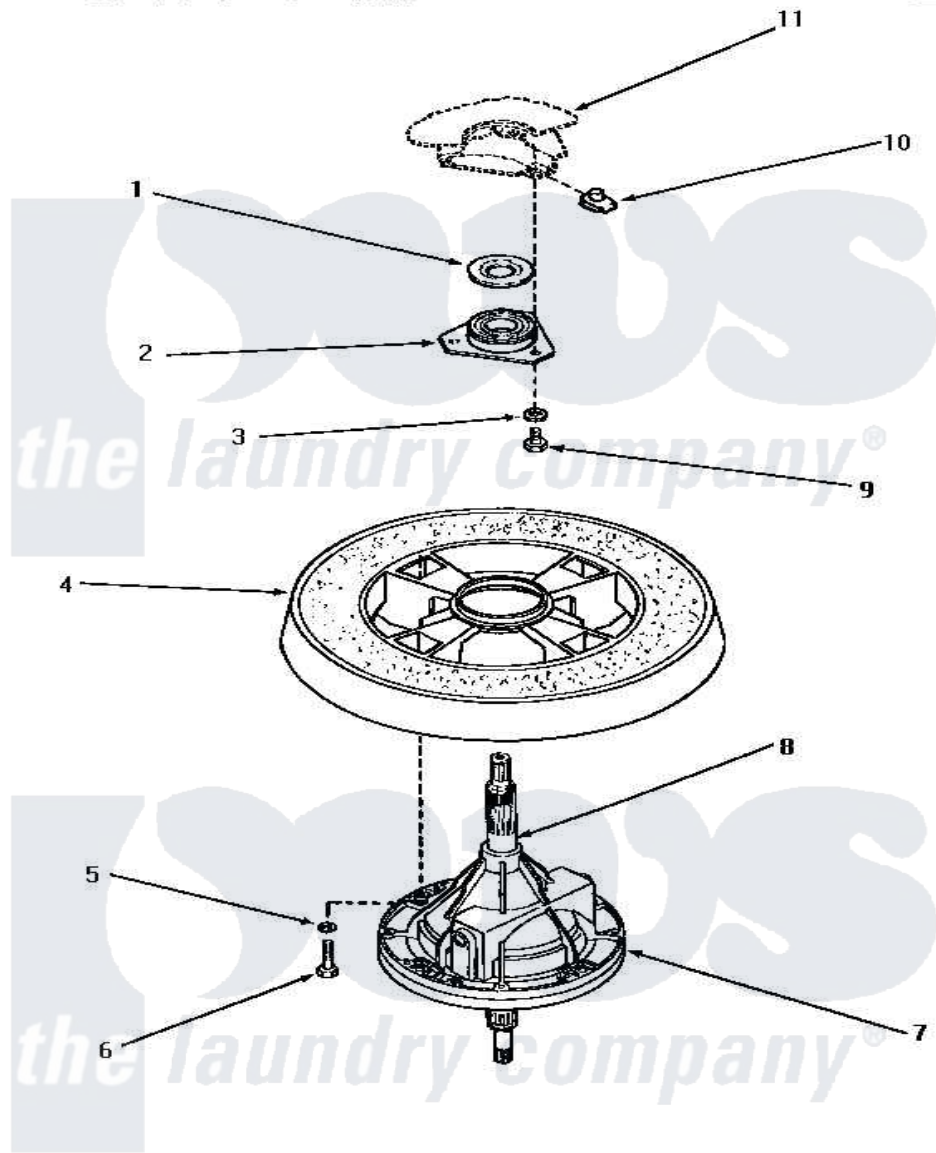

Amana NA4320 19 - TRANSMISSION ASSY & BALANCE RING

TRANSMISSION ASSEMBLY AND BALANCE RING

Amana Residential Amana NA4320 Washer Parts Parts Diagram 19 - TRANSMISSION ASSY & BALANCE RING
 Click on the part number to view part

Item	Original Part Number	Replaced By	Status	Part Description
1	27187			Flinger
2	27182	40004201P		Main Bearing Assembly
3	04366			Lockwasher, 5/16intshkp
4	Y29117		Not Available	ASSY,BALANCE RING-COMPL
5	02431			Lockwasher, 1/4 Ext Shk
6	27200		Not Available	CAP SCREW
7	33227	33227P		Assembly- Tran
8	27604P			Never-Seeze 1 Oz Tube
9	01355		Not Available	SCREW
10	27222			Nut, Retainer 5/16-18
11	Y00000000		Not Available	SEE NOTE OUTER TUB