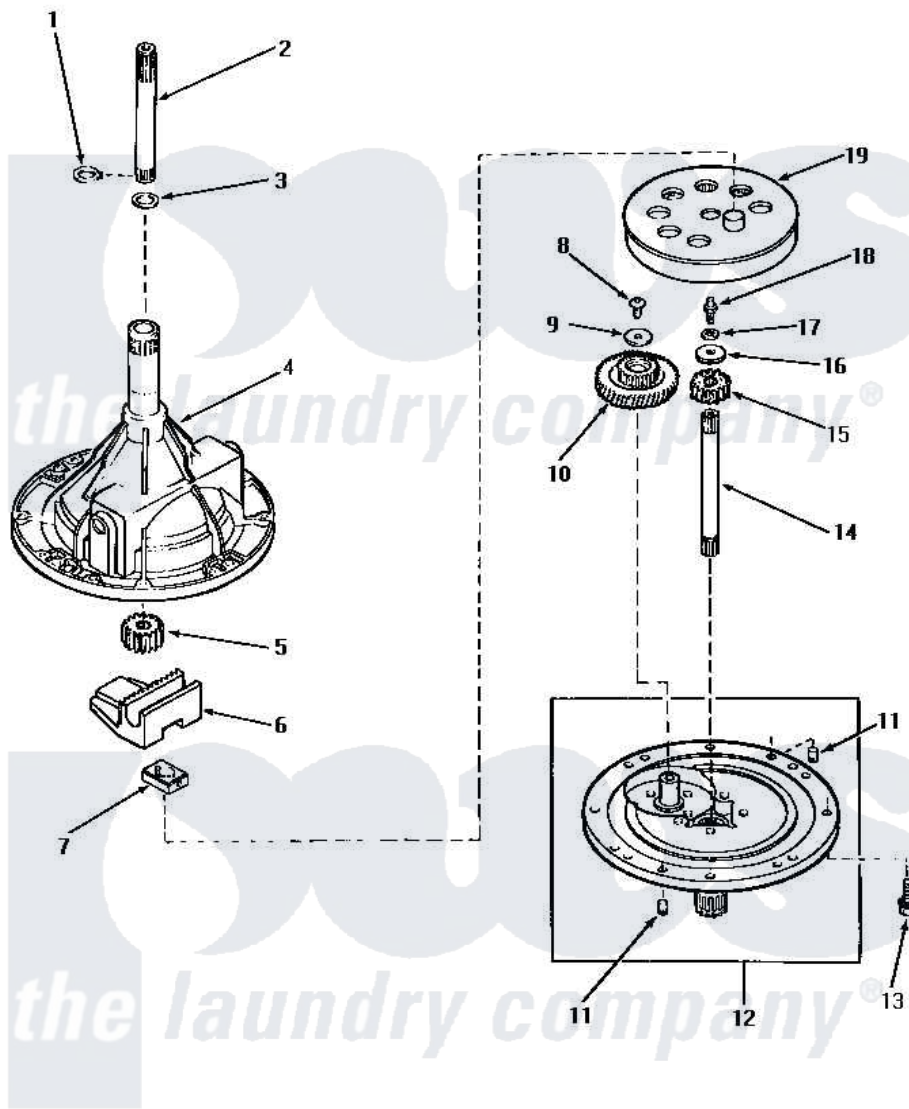

Amana NA4321 02 - 33227 TRANSMISSION ASSY COMPONENTS

COMPONENTS FOR 33227 TRANSMISSION ASSEMBLY

Amana [Residential Amana NA4321 Washer Parts](#) Parts Diagram 02 - 33227 TRANSMISSION ASSY COMPONENTS
 Click on the part number to view part

Item	Original Part Number	Replaced By	Status	Part Description
1	27197			Ring, Retaining
2	29134	Y36570		Shaft, Output
3	20212	35092		Washer, 3628id X 1.00 X .056
4	33223		Not Available	ASSY, TRANSMISSION CASE
5	27003			Pinion, Agitator
6	Y31526			Rack
7	26493			Slide
8	29273			Screw, 1/4-20 X 3/8
9	29260		Not Available	WASHER
10	29161			Gear, Reduction
11	27172			Pin, Dowel
12	33214		Not Available	TRANSMISSION COVER ASSEMBLY
13	32814		Not Available	SCREW, 1/4-20X7/8 SERRA
14	27081	27081P		Shaft Input Package
15	Y29160			Pinion, Drive
16	26509	40041501		Washer

17	21456		Lockwasher, 1/4 Intshkp
18	27030	Not Available	SCREW, 1/4-20 SPECIAL
19	26577		Assembly, Gear And Stud
NI	27243P		Oil, CW Transmission F-
"	28434P	Not Available	LOCTITE