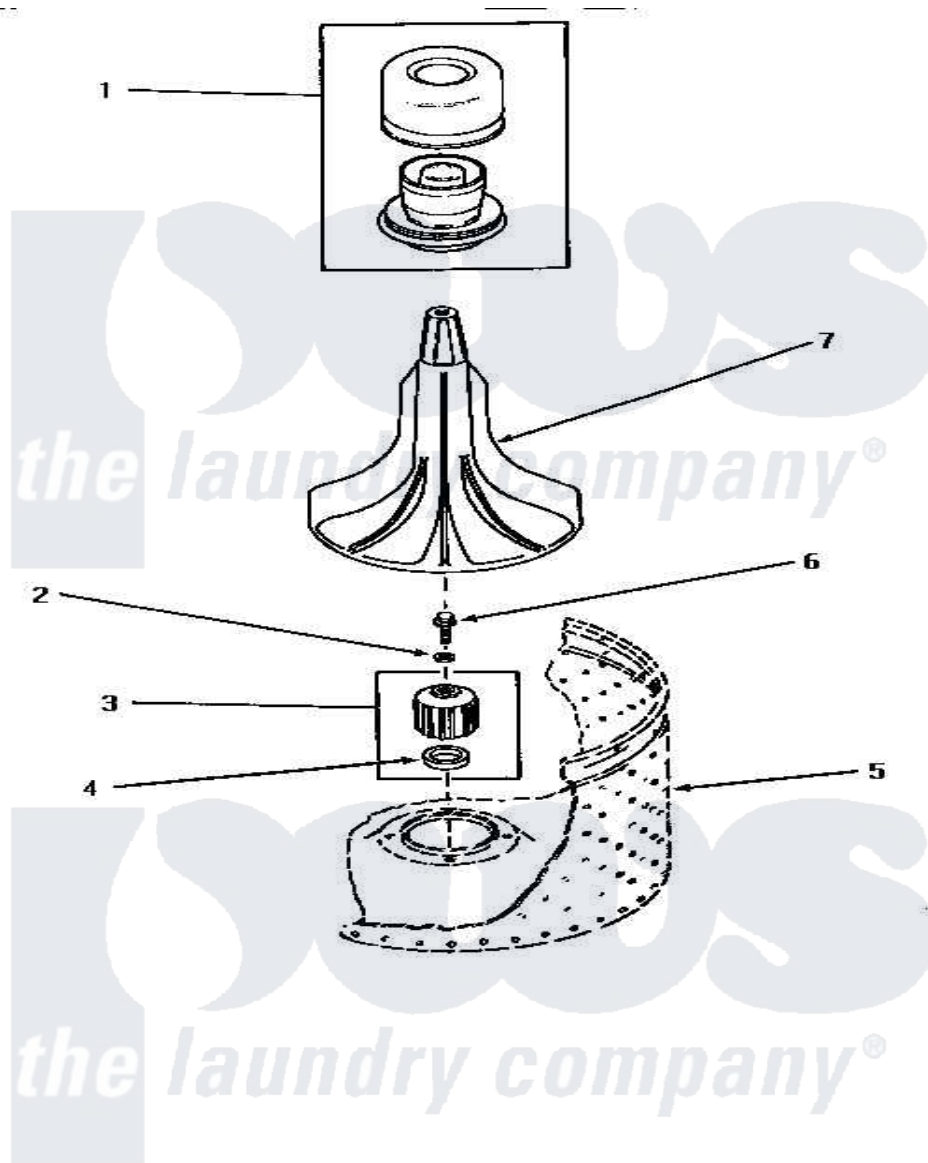

Amana NA4321 03 - AGITATOR, DRIVE BELL & SEAL KIT

AGITATOR, DRIVE BELL AND SEAL KIT

Amana [Residential Amana NA4321 Washer Parts](#) Parts Diagram 03 - AGITATOR, DRIVE BELL & SEAL KIT
 Click on the part number to view part

| Item | Original Part Number | Replaced By | Status | Part Description |
|------|-----------------------|---------------------------|---------------|----------------------------|
| 1 | 30857 | 33510 | | Assembly, Dispenser-Fabric |
| 2 | 30853 | | Not Available | SEAL |
| 3 | 30071P | R9900189 | | Kit, Drive Bell And Seal |
| 4 | Y00000000 | | Not Available | SEE NOTE SEAL SEAT |
| 5 | Y00000000 | | Not Available | SEE NOTE WASHTUB |
| 6 | 30852 | | | Screw, No.8-1/4 X 20 X 3/ |
| 7 | 30855 | 40000501W | | Agitator, Flex Vane |
| NI | 442P3 | R9900189 | | Kit, Drive Bell And Seal |