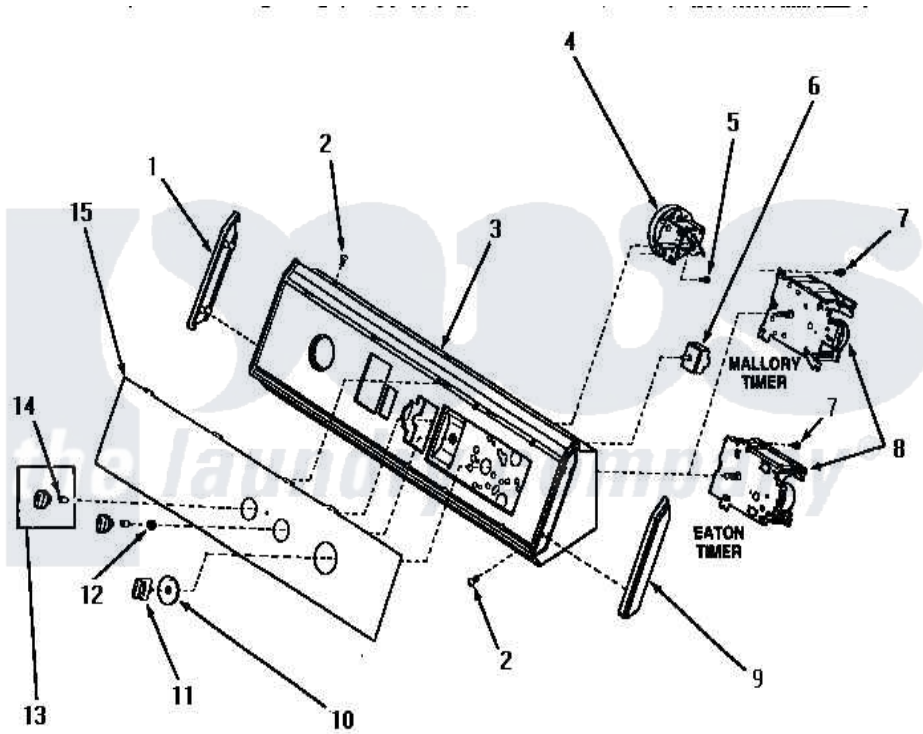

Amana NA4321 07 - GRAPHIC PANEL, CONTROL HOOD & CONTROLS

GRAPHIC PANEL, CONTROL HOOD AND CONTROLS

Amana [Residential Amana NA4321 Washer Parts](#) Parts Diagram 07 - GRAPHIC PANEL, CONTROL HOOD & CONTROLS

[Click on the part number to view part](#)

Item	Original Part Number	Replaced By	Status	Part Description
"	NOTE:		Not Available	SIPHON BREAK KIT MUST BE INSTALLED IN DRAIN HOSE IF THE DRAIN RECEPTACLE IS LOWER THAN THE CABINET TOP OF THE WASHER.
1	31249		Not Available	CAP,END-L.H.-CHROME
2	31752		Not Available	SCREW,No.8ABX3/4 POZIDRI
3	31735		Not Available	ASSY, CONTROL HOOD
4	31266			Switch, Pressure-Rotary
5	31260			Screw, No.8 X 3/8 Ind H
6	28118		Not Available	SWITCH,WATER TEMPERATU
"	21300		Not Available	SWITCH,TEMPERATURE
7	23962	W10116760		Screw
8	31239	31239P		Timer 3 Cycle Package
9	31248			Cap, End-RH-Chrome

10	Y31503		Assembly, Timer Skirt
11	31281		Assembly, Knob-Timer-Black
12	57584	Not Available	NUT
13	31287	Not Available	ASSY,KNOB-ROTARY-BLK/B
14	10519	Not Available	RETAINER
15	32205	5309949331	Spring
"	31200	Not Available	PANEL,GRAPHIC