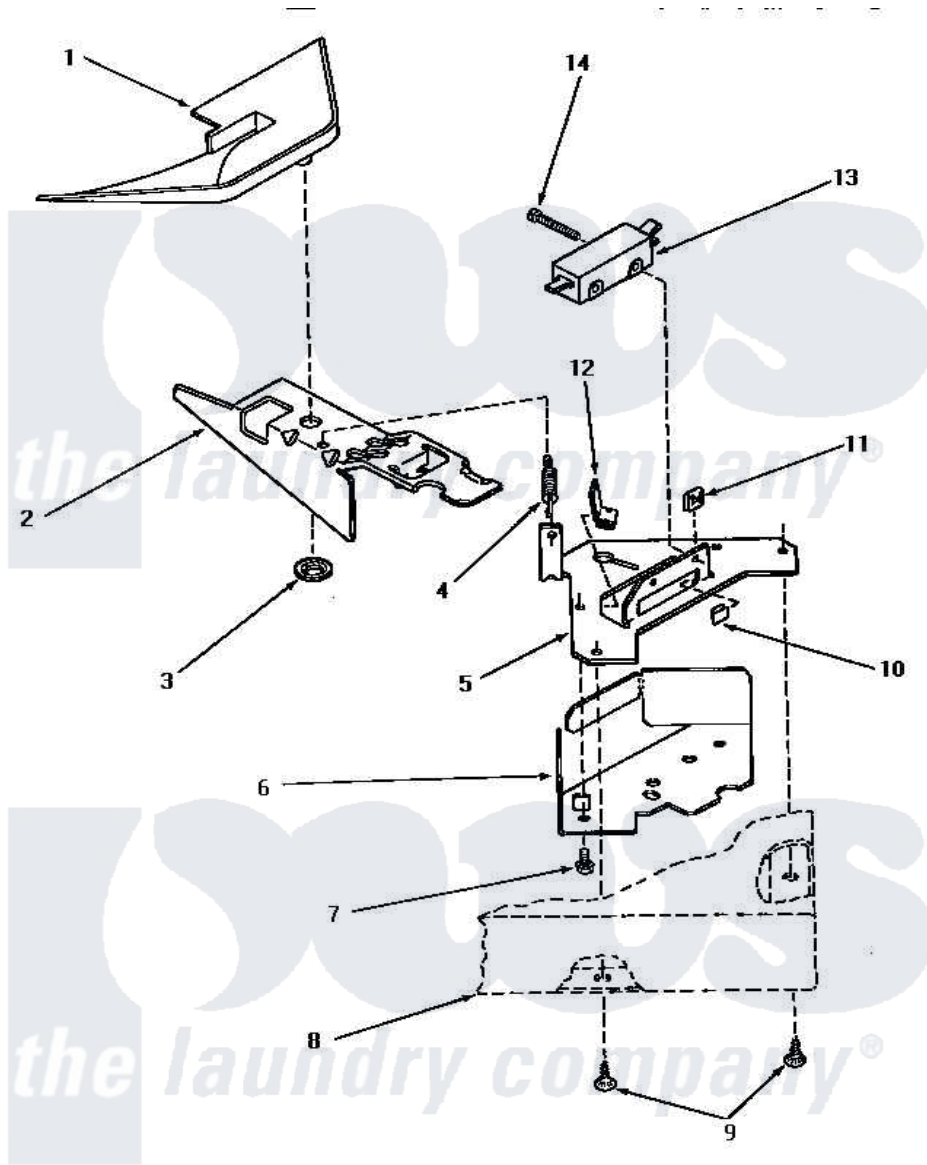

Amana NA4321 10 - LOADING DOOR SWITCH & BRACKET ASSY

LOADING DOOR SWITCH AND BRACKET ASSEMBLY

Amana [Residential Amana NA4321 Washer Parts](#) Parts Diagram 10 - LOADING DOOR SWITCH & BRACKET ASSY
 Click on the part number to view part

Item	Original Part Number	Replaced By	Status	Part Description
1	29042		Not Available	SHIELD,LID SWITCH
2	27602			Lever, Out-Of-Bal Switch
3	29043			Nut, Push
4	27603			Spring, Switch Lever
5	27250		Not Available	BRACKET,OUT-OF-BAL SWI
6	33086		Not Available	ENCLOSURE,LID SWITCH
7	23222	3177991		Screw
8	Y00000000		Not Available	SEE NOTE CABINET TOP
9	28193			Screw, 8-1/2 Tapping W/
10	27610			Clip, U
11	27248		Not Available	NUT,SPEED U-TYPE
12	Y27837			Clip, Speed-"U" Type
13	27249		Not Available	SWITCH
14	Q6516		Not Available	SCREW,6-32 X 1 ROUND H