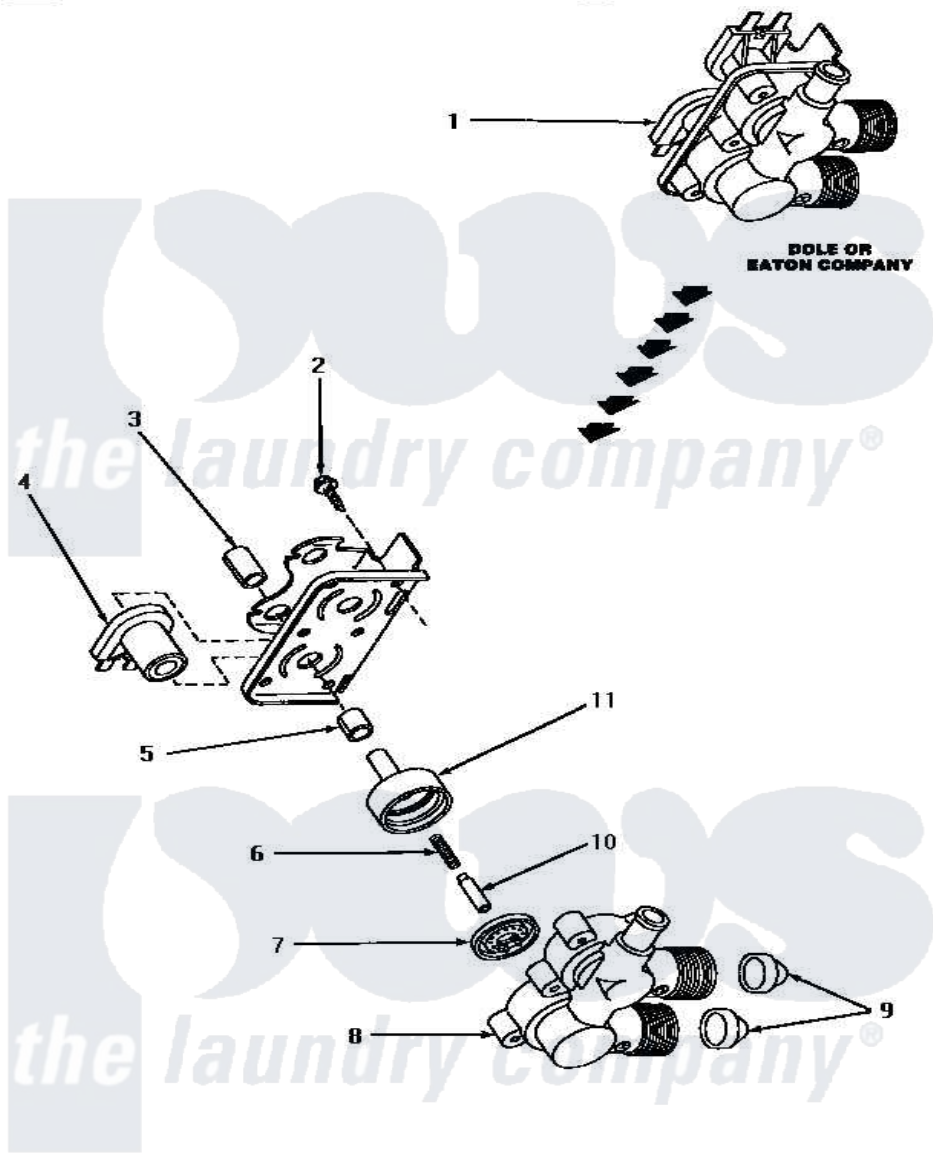

Amana NA4321 11 - MIXING VALVE ASSY

**MIXING VALVE ASSEMBLY
(Dole or Eaton Company)**

Amana [Residential Amana NA4321 Washer Parts](#) Parts Diagram 11 - MIXING VALVE ASSY
[Click on the part number to view part](#)

Item	Original Part Number	Replaced By	Status	Part Description
1	27156	33930		Valve, Mixing
2	25817C		Not Available	SCREW
3	24128		Not Available	SLEEVE, LONG
4	24126	33930		Valve, Mixing
5	24129		Not Available	SLEEVE, SHORT
6	24131		Not Available	SPRING
7	24134		Not Available	DIAPHRAGM
8	Y24159	33930		Valve, Mixing
9	24122	22002960		Strainer, Washer Inlet
10	24132		Not Available	ARMATURE
11	24130			Guide, Armature