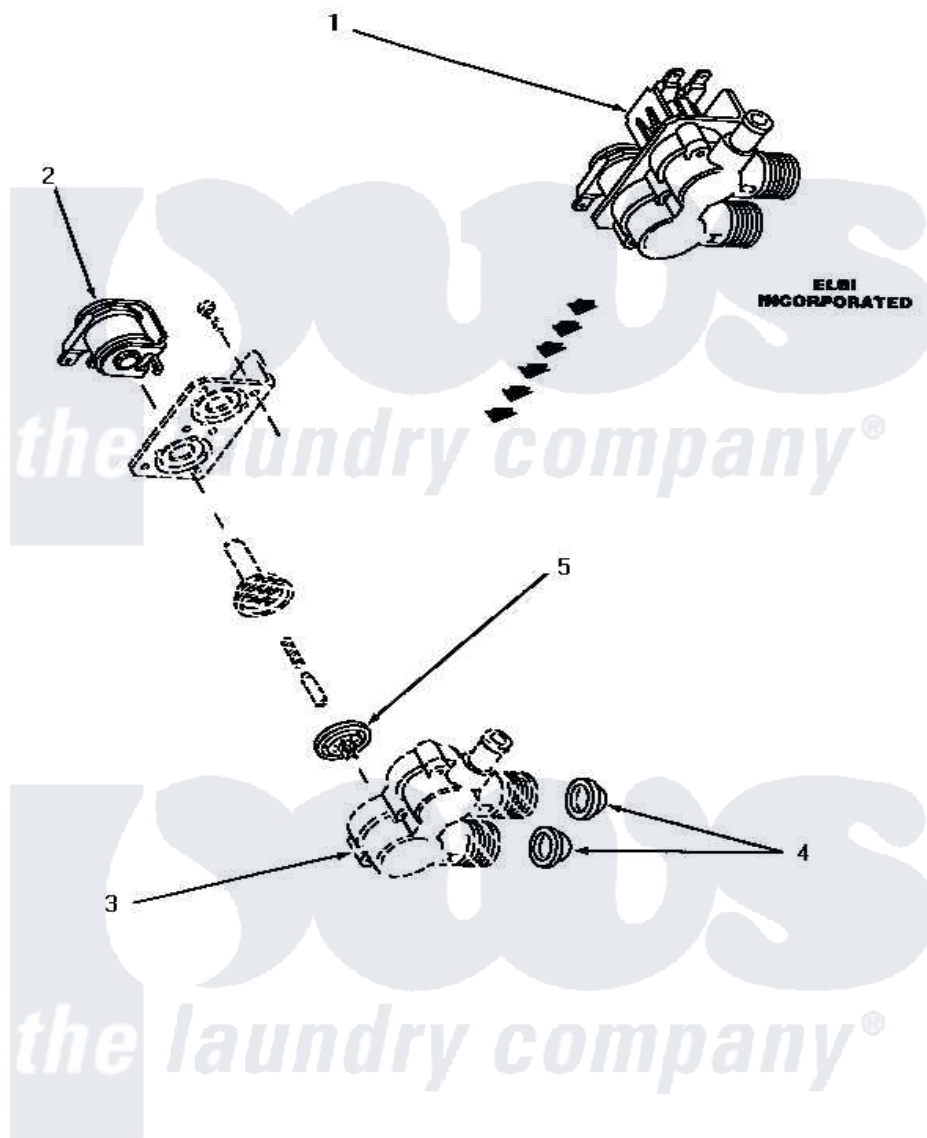

Amana NA4321 12 - MIXING VALVE ASSY

MIXING VALVE ASSEMBLY (Elbi Incorporated)

Amana [Residential Amana NA4321 Washer Parts](#) Parts Diagram 12 - MIXING VALVE ASSY
 Click on the part number to view part

Item	Original Part Number	Replaced By	Status	Part Description
1	27156	33930		Valve, Mixing
2	33084		Not Available	SOLENOID,MIXING VALVE
3	Y00000000		Not Available	SEE NOTE VALVE BODY -- (RED)
4	24122	22002960		Strainer, Washer Inlet
5	33079		Not Available	DIAPHRAM,MIXING VALVE-