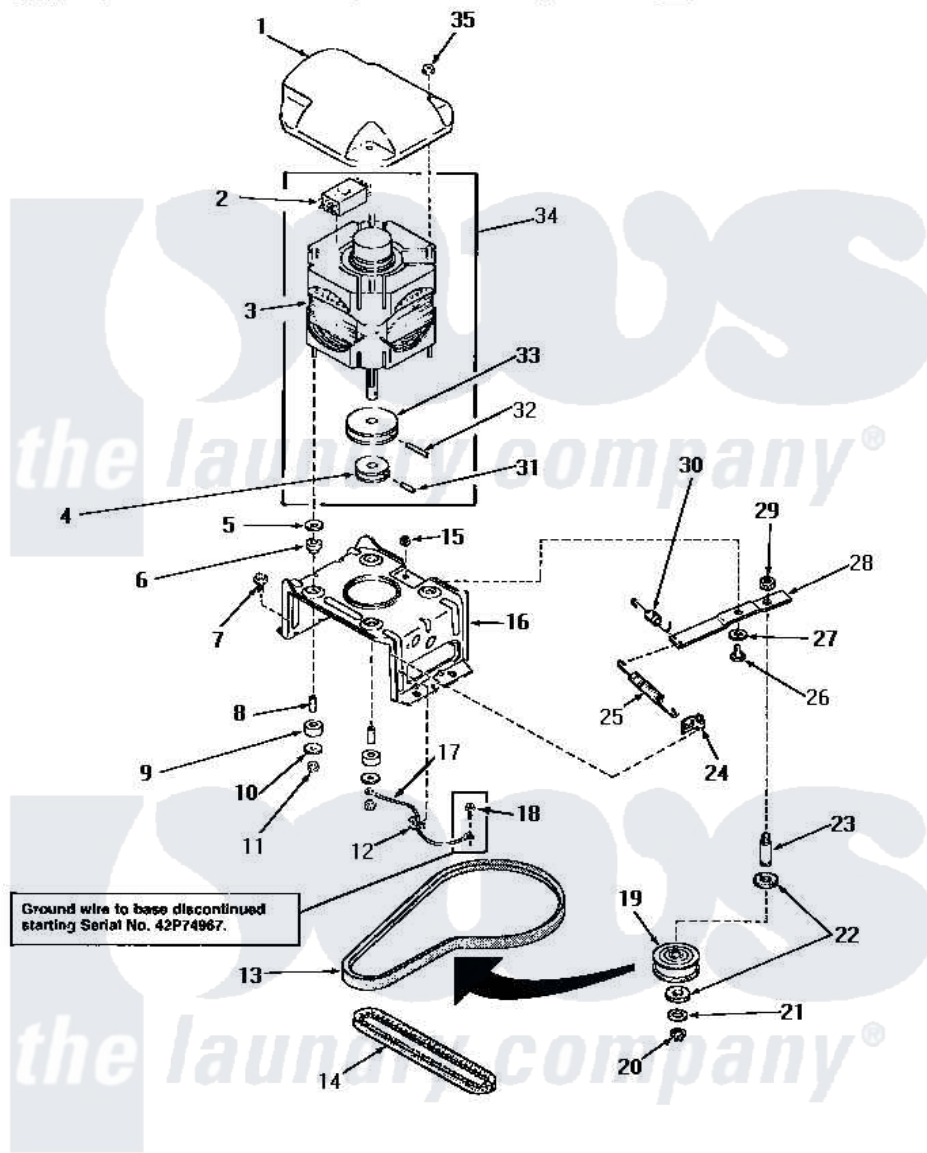

Amana NA4321 13 - MOTOR, MTG BRACKET, BELTS & IDLER ASSY

MOTOR, MOUNTING BRACKET, BELTS AND IDLER ASSEMBLY

Amana [Residential Amana NA4321 Washer Parts](#) Parts Diagram 13 - MOTOR, MTG BRACKET, BELTS & IDLER ASSY
 Click on the part number to view part

Item	Original Part Number	Replaced By	Status	Part Description
1	27136			Shield, Motor
2	30895A	30895AP		Switch Motor-W/Instr
"	24139		Not Available	SWITCH,MOTOR
3	30895	27179P		Motor-Drve
4	Y27104		Not Available	PULLEY,MOTOR
5	03888		Not Available	WASHER
6	01952A			Mounting, Rubber
7	Y31645	27001200		Screw
8	27181		Not Available	SPACER,MOTOR
9	01953		Not Available	WASHER,LOWER MOTOR MOU
10	03888		Not Available	WASHER
11	23604			Nut, Hex 10-32 Lock
12	Y00161	B5733302		Clip, Ground
13	28808			Belt, Agitate And Spin
14	27155			Belt, Pump
15	52566	27001225		Nut, Jam Mid Lock 1/4-20

16	28791		Bracket, Motor Mount
17	Y00000000	Not Available	SEE NOTE GROUND WIRE, GREEN
18	26592	Not Available	HEX HEAD SCREW
19	28800	Not Available	WHEEL, IDLER
20	23748		Ring, Retaining
21	52549		Washer, 501 ID X3/4 Odx
22	Y29443		Washer, Felt
23	28802		Shaft, Idler
24	28849		Clip, Spring
25	28807	37366	Spring, Idler
26	27229	40038901	Screw, 1/4-20
27	81392	40054701	Washer
28	31054	40041002	Lever, Idler
29	28803	2221070	Clamp, Nylon
30	30620	Not Available	SPRING, IDLER LEVER HEL
31	10416		Pin, Roll
32	23750		Pin, Roll
33	27171	Not Available	PULLEY, MOTOR
34	27179	27179P	Motor-Drive
35	27201		Locknut
NI	20605	Not Available	LUBE, HI TEMPERATURE-56
"	258P3	Not Available	KIT, CAPACITOR