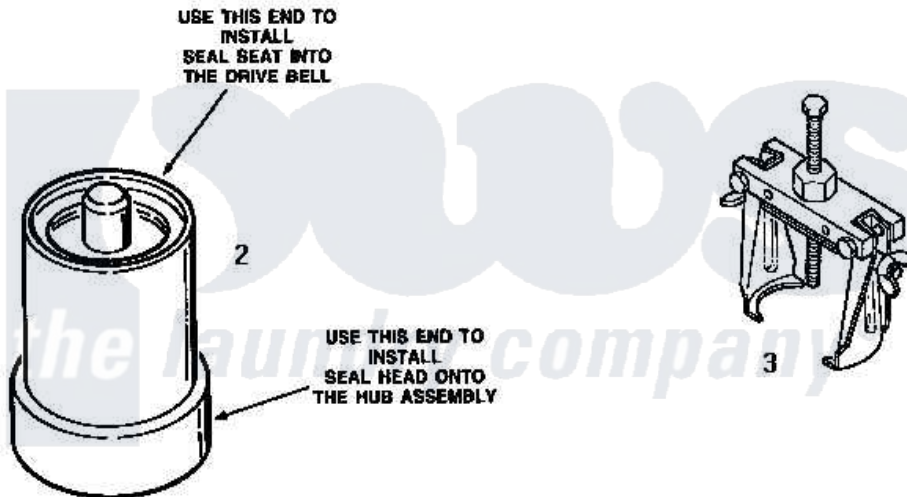

Amana NA4321 18 - SPECIAL TOOLS

the laundry company[®]

Amana [Residential Amana NA4321 Washer Parts](#) Parts Diagram 18 - SPECIAL TOOLS

[Click on the part number to view part](#)

Item	Original Part Number	Replaced By	Status	Part Description
1	254P4P			Agitator Hooks
2	255P4		Not Available	TOOL,SEAL INSTALLING
3	253P4	294P4		Bell Tool