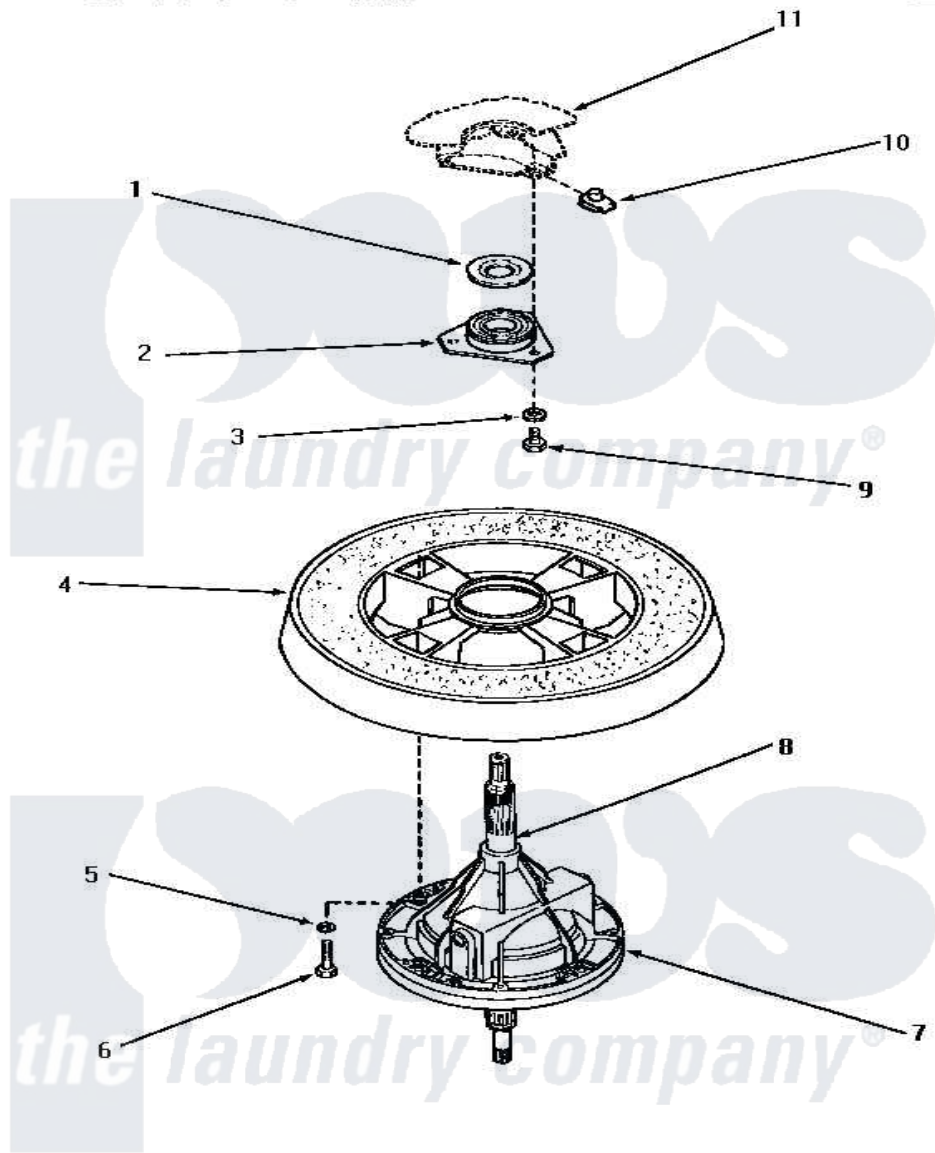

Amana NA4321 19 - TRANSMISSION ASSY & BALANCE RING

TRANSMISSION ASSEMBLY AND BALANCE RING

Amana [Residential Amana NA4321 Washer Parts](#) Parts Diagram 19 - TRANSMISSION ASSY & BALANCE RING
 Click on the part number to view part

Item	Original Part Number	Replaced By	Status	Part Description
1	27187			Flinger
2	27182	40004201P		Main Bearing Assembly
3	04366			Lockwasher, 5/16intshkp
4	Y29117		Not Available	ASSY, BALANCE RING-COMPL
5	02431			Lockwasher, 1/4 Ext Shk
6	27200		Not Available	CAP SCREW
7	33227	33227P		Assembly- Tran
8	27604P			Never-Seeze 1 Oz Tube
9	01355		Not Available	SCREW
10	27222			Nut, Retainer 5/16-18
11	Y00000000		Not Available	SEE NOTE OUTER TUB