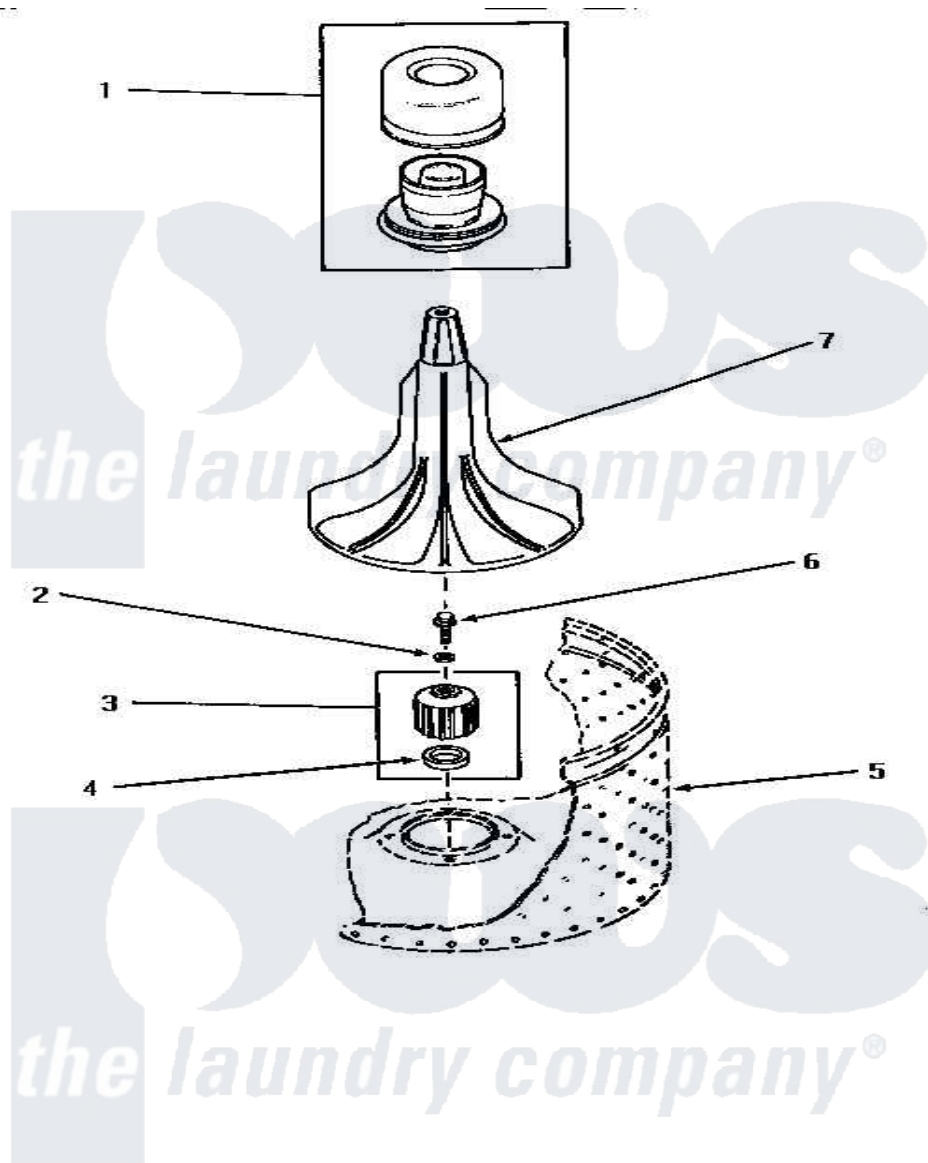

# Amana NA4520 03 - AGITATOR, DRIVE BELL & SEAL KIT

## AGITATOR, DRIVE BELL AND SEAL KIT

Amana [Residential Amana NA4520 Washer Parts](#) Parts Diagram 03 - AGITATOR, DRIVE BELL & SEAL KIT  
 Click on the part number to view part

Item	Original Part Number	Replaced By	Status	Part Description
1	30857	<a href="#">33510</a>		Assembly, Dispenser-Fabric
2	30853		Not Available	SEAL
3	30071P	<a href="#">R9900189</a>		Kit, Drive Bell And Seal
4	Y00000000		Not Available	SEE NOTE SEAL SEAT
5	Y00000000		Not Available	SEE NOTE WASHTUB
6	<a href="#">30852</a>			Screw, No.8-1/4 X 20 X 3/
7	30855	<a href="#">40000501W</a>		Agitator, Flex Vane
NI	442P3	<a href="#">R9900189</a>		Kit, Drive Bell And Seal