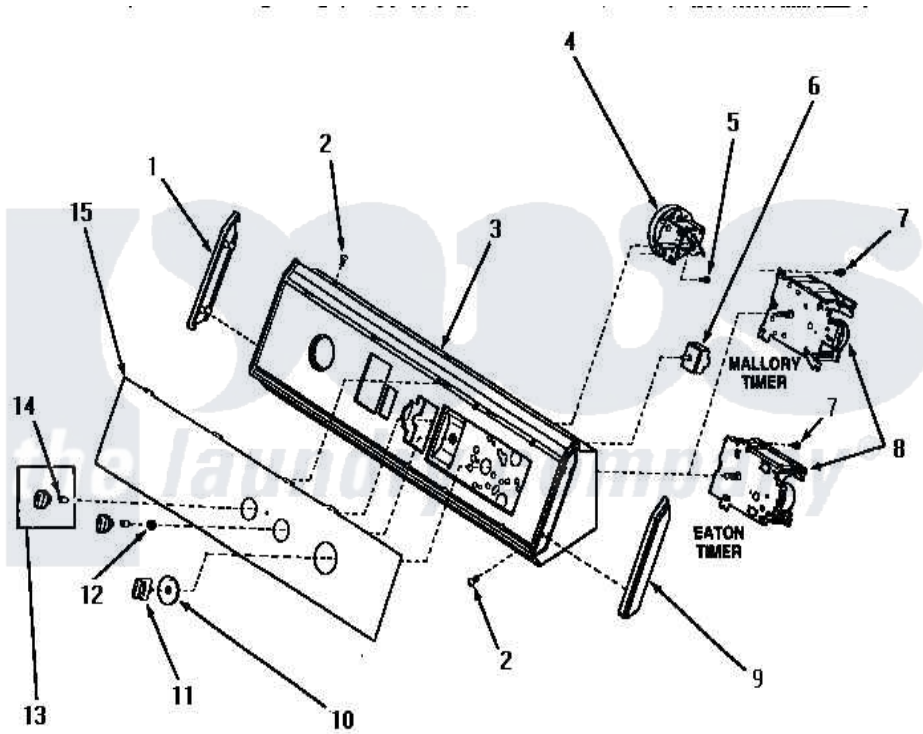

Amana NA4520 07 - GRAPHIC PANEL, CONTROL HOOD & CONTROLS

GRAPHIC PANEL, CONTROL HOOD AND CONTROLS

Amana [Residential Amana NA4520 Washer Parts](#) Parts Diagram 07 - GRAPHIC PANEL, CONTROL HOOD & CONTROLS

[Click on the part number to view part](#)

Item	Original Part Number	Replaced By	Status	Part Description
"	NOTE:		Not Available	SIPHON BREAK KIT MUST BE INSTALLED IN DRAIN HOSE IF THE DRAIN RECEPTACLE IS LOWER THAN THE CABINET TOP OF THE WASHER.
1	31249		Not Available	CAP,END-L.H.-CHROME
2	31752		Not Available	SCREW,No.8ABX3/4 POZIDRI
3	31735		Not Available	ASSY, CONTROL HOOD
4	31266			Switch, Pressure-Rotary
5	31260			Screw, No.8 X 3/8 Ind H
6	28118		Not Available	SWITCH,WATER TEMPERATU
"	21300		Not Available	SWITCH,TEMPERATURE
7	23962	W10116760		Screw
8	31239	31239P		Timer 3 Cycle Package
9	31248			Cap, End-RH-Chrome

10	31279		Assembly, Timer Skirt And Ring
11	31281		Assembly, Knob-Timer-Black
12	57584	Not Available	NUT
13	31286	Not Available	ASSY,KNOB-ROTARY-BLK/O
14	10519	Not Available	RETAINER
15	Y32204	Not Available	PANEL,GRAPHIC
"	31190	Not Available	PANEL,GRAPHIC