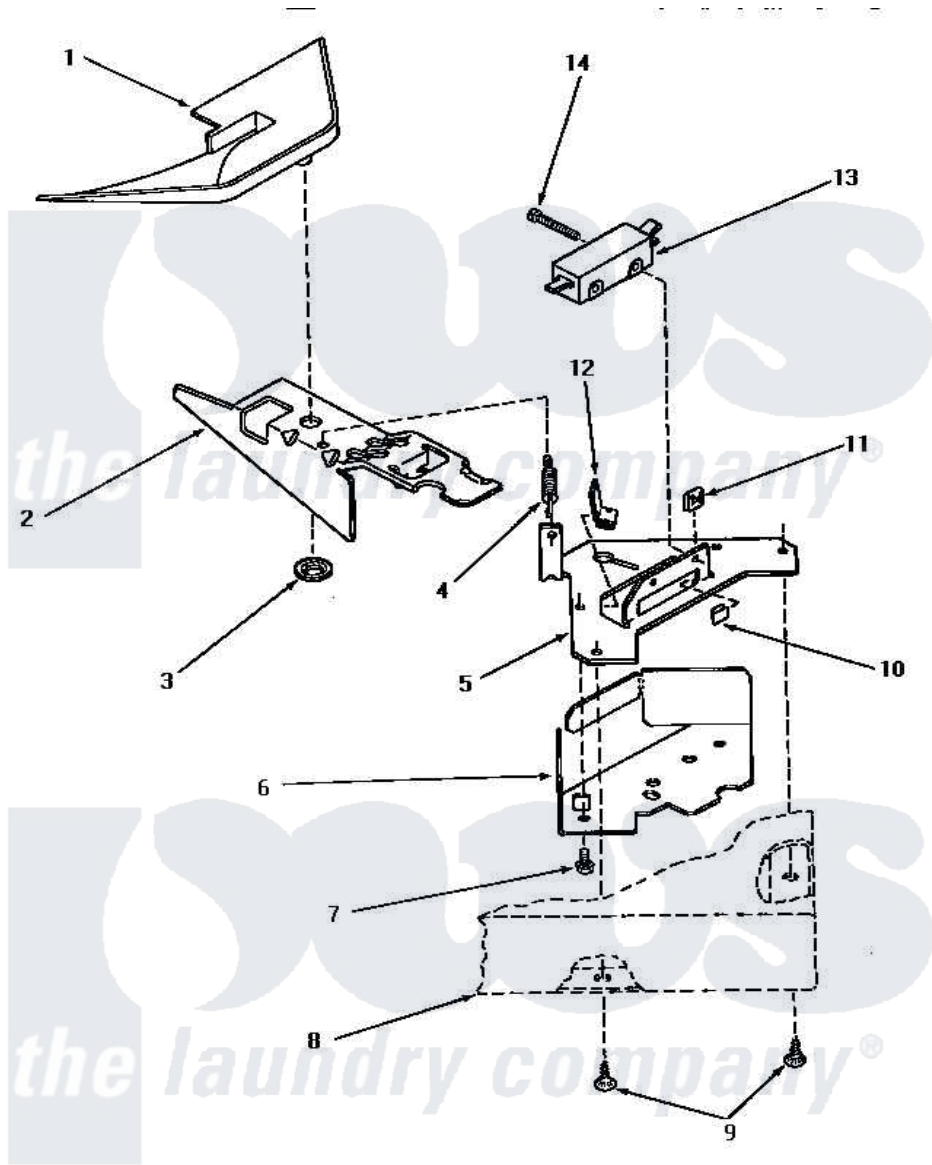

Amana NA4520 10 - LOADING DOOR SWITCH & BRACKET ASSY

LOADING DOOR SWITCH AND BRACKET ASSEMBLY

Amana [Residential Amana NA4520 Washer Parts](#) Parts Diagram 10 - LOADING DOOR SWITCH & BRACKET ASSY
 Click on the part number to view part

Item	Original Part Number	Replaced By	Status	Part Description
1	29042		Not Available	SHIELD,LID SWITCH
2	27602			Lever, Out-Of-Bal Switch
3	29043			Nut, Push
4	27603			Spring, Switch Lever
5	27250		Not Available	BRACKET,OUT-OF-BAL SWI
6	33086		Not Available	ENCLOSURE,LID SWITCH
7	23222	3177991		Screw
8	Y00000000		Not Available	SEE NOTE CABINET TOP
9	28193			Screw, 8-1/2 Tapping W/
10	27610			Clip, U
11	27248		Not Available	NUT,SPEED U-TYPE
12	Y27837			Clip, Speed-"U" Type
13	27249		Not Available	SWITCH
14	Q6516		Not Available	SCREW,6-32 X 1 ROUND H