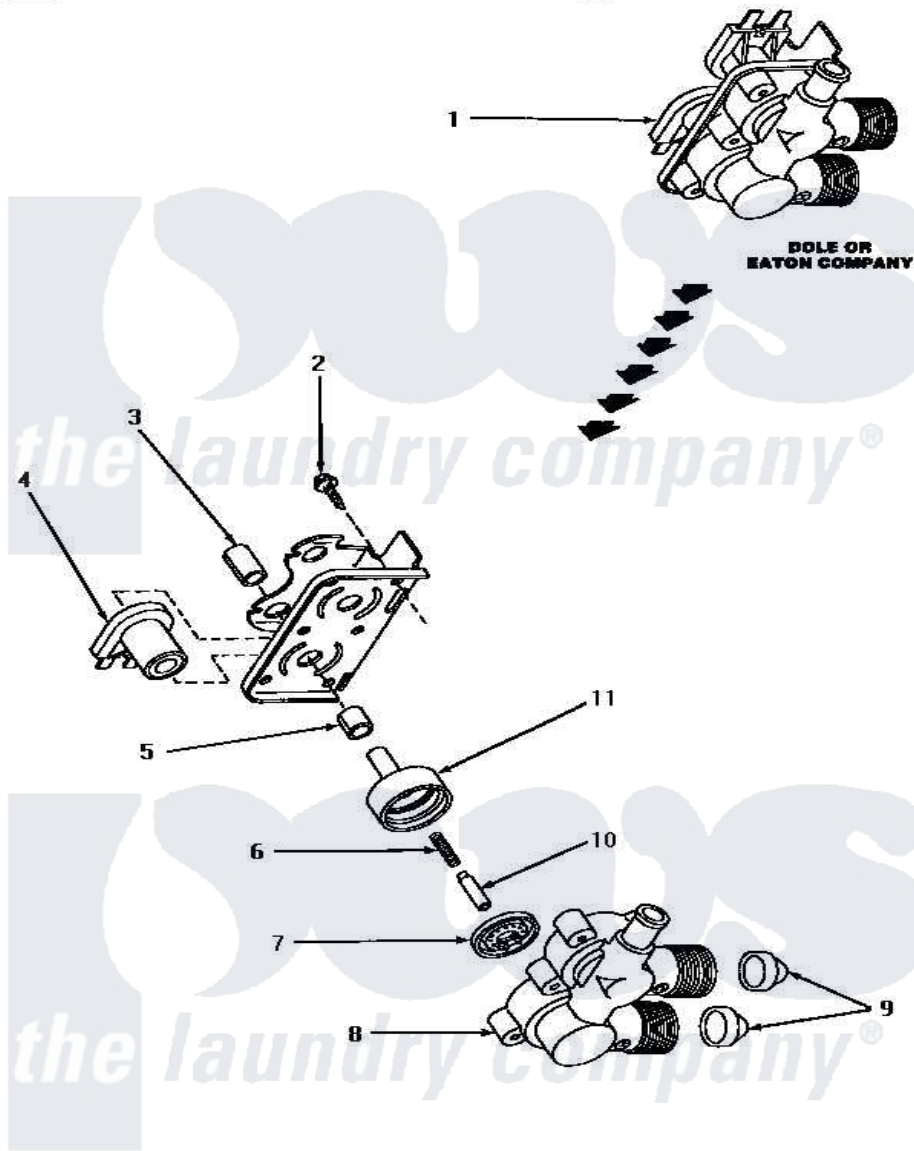

# Amana NA4520 11 - MIXING VALVE ASSY

**MIXING VALVE ASSEMBLY  
(Dole or Eaton Company)**

Amana [Residential Amana NA4520 Washer Parts](#) Parts Diagram 11 - MIXING VALVE ASSY  
[Click on the part number to view part](#)

Item	Original Part Number	Replaced By	Status	Part Description
1	27156	<a href="#">33930</a>		Valve, Mixing
2	25817C		Not Available	SCREW
3	24128		Not Available	SLEEVE, LONG
4	24126	<a href="#">33930</a>		Valve, Mixing
5	24129		Not Available	SLEEVE, SHORT
6	24131		Not Available	SPRING
7	24134		Not Available	DIAPHRAGM
8	Y24159	<a href="#">33930</a>		Valve, Mixing
9	24122	<a href="#">22002960</a>		Strainer, Washer Inlet
10	24132		Not Available	ARMATURE
11	<a href="#">24130</a>			Guide, Armature