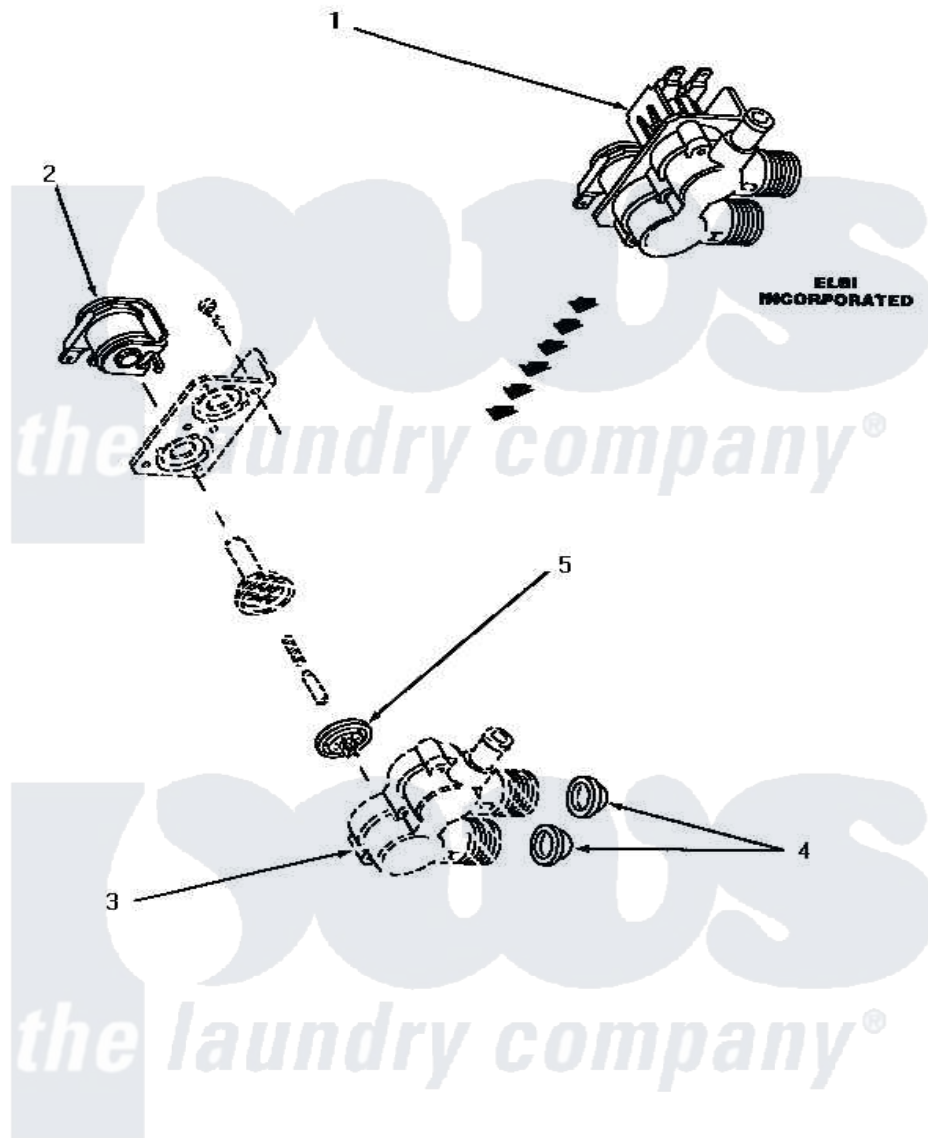

Amana NA4520 12 - MIXING VALVE ASSY

MIXING VALVE ASSEMBLY (Elbi Incorporated)

Amana [Residential Amana NA4520 Washer Parts](#) Parts Diagram 12 - MIXING VALVE ASSY
 Click on the part number to view part

Item	Original Part Number	Replaced By	Status	Part Description
1	27156	33930		Valve, Mixing
2	33084		Not Available	SOLENOID,MIXING VALVE
3	Y00000000		Not Available	SEE NOTE VALVE BODY -- (RED)
4	24122	22002960		Strainer, Washer Inlet
5	33079		Not Available	DIAPHRAM,MIXING VALVE-