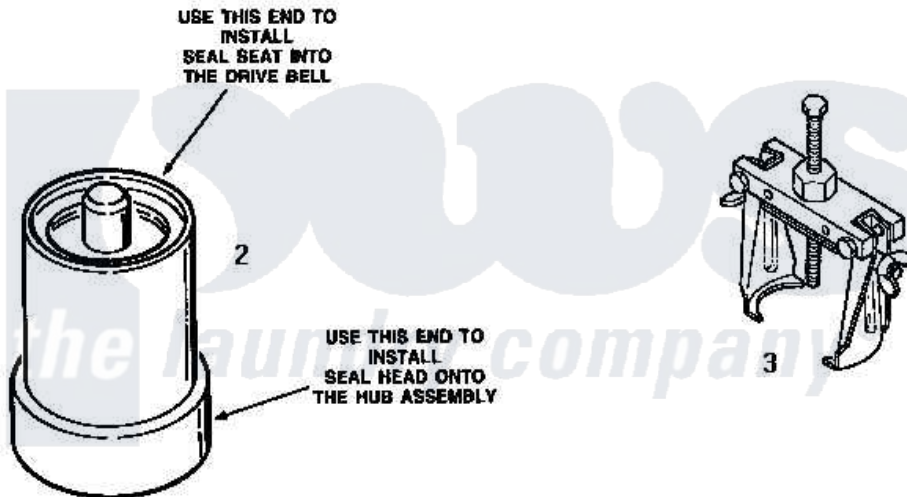

Amana NA4520 18 - SPECIAL TOOLS

the laundry company[®]

Amana [Residential Amana NA4520 Washer Parts](#) Parts Diagram 18 - SPECIAL TOOLS
Click on the part number to view part

Item	Original Part Number	Replaced By	Status	Part Description
1	254P4P			Agitator Hooks
2	255P4		Not Available	TOOL,SEAL INSTALLING
3	253P4	294P4		Bell Tool