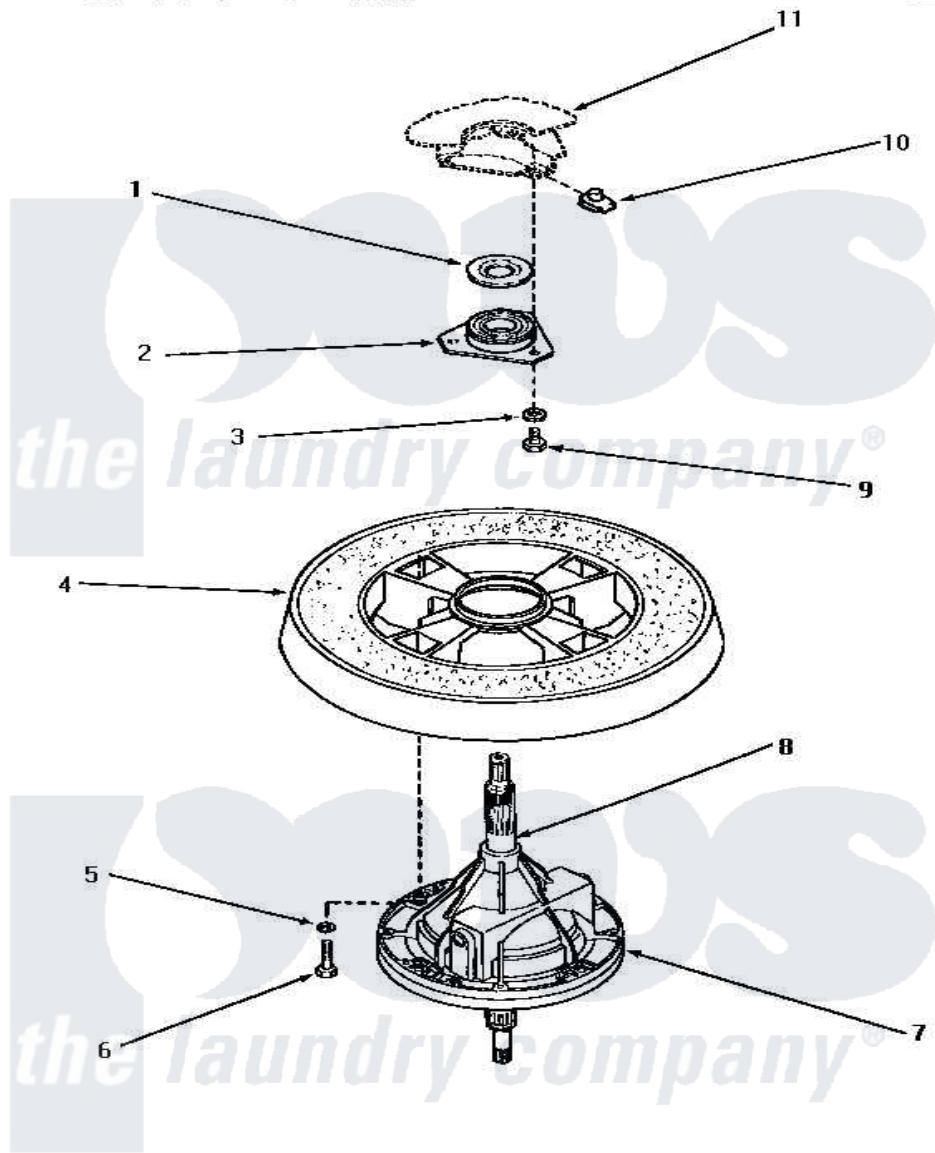

Amana NA4520 19 - TRANSMISSION ASSY & BALANCE RING

TRANSMISSION ASSEMBLY AND BALANCE RING

Amana Residential Amana NA4520 Washer Parts Parts Diagram 19 - TRANSMISSION ASSY & BALANCE RING
 Click on the part number to view part

Item	Original Part Number	Replaced By	Status	Part Description
1	27187			Flinger
2	27182	40004201P		Main Bearing Assembly
3	04366			Lockwasher, 5/16intshkp
4	Y29117		Not Available	ASSY,BALANCE RING-COMPL
5	02431			Lockwasher, 1/4 Ext Shk
6	27200		Not Available	CAP SCREW
7	33227	33227P		Assembly- Tran
8	27604P			Never-Seeze 1 Oz Tube
9	01355		Not Available	SCREW
10	27222			Nut, Retainer 5/16-18
11	Y00000000		Not Available	SEE NOTE OUTER TUB