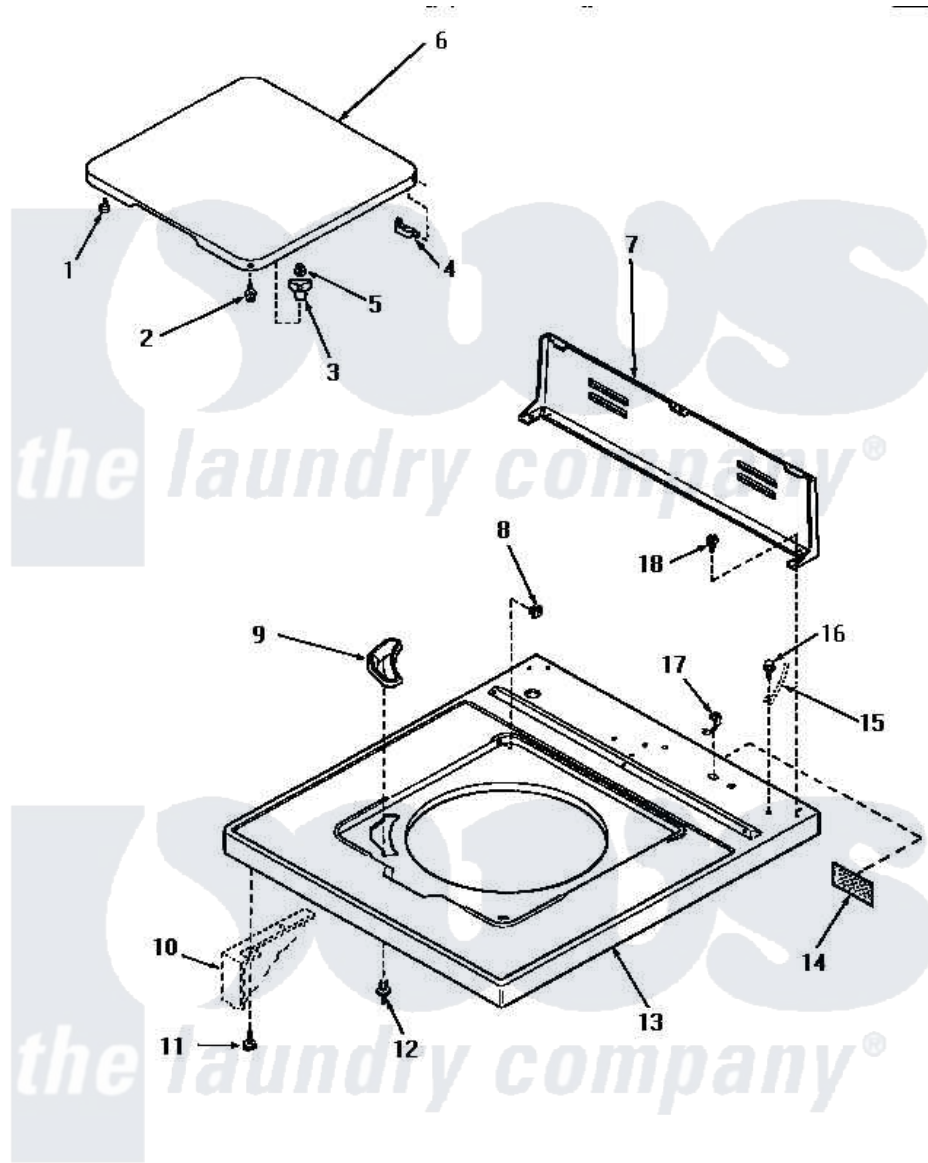

Amana NA4521 05 - CAB TOP/LOADING DR & CTRL HOOD REAR PAN

CABINET TOP, LOADING DOOR AND CONTROL HOOD REAR PANEL

Amana Residential Amana NA4521 Washer Parts Parts Diagram 05 - CAB TOP/LOADING DR & CTRL HOOD REAR PAN

[Click on the part number to view part](#)

Item	Original Part Number	Replaced By	Status	Part Description
1	32507	40038001		Bumper
2	27203		Not Available	ASSY,SCREW & WASHER
3	27149			Catch, Lid Switch
4	27626		Not Available	HINGE,HIDDEN
5	21752			Nut, 8-32 Hex Brilock
6	31315W		Not Available	LOADING DOOR, WHITE
"	31315L		Not Available	LOADING DOOR, ALMOND
"	31315H		Not Available	LOADING DOOR, HARVEST GOLD
7	31230		Not Available	CONTROL HOOD REAR PANEL
8	27625			Bushing
9	32786		Not Available	BLEACH DISPENSER
10	Y00000000		Not Available	SEE NOTE CABINET
11	Y31644	27001200		Screw
12	56534			Barrel, Support

13	32808L	32808LP	Assembly Top And Carton
"	32808H		Not Available
"	32808W	32808WP	CABINET TOP, HARVEST GOLD
14	24903		Not Available
15	Y00000000		Not Available
16	52909		Assembly Top And Carton
17	21903	211881	STICKER,DISCONNECT POW
18	23962	W10116760	SEE NOTE GROUND WIRE, GREEN
			Screw, 10B-16 X 1/2 HeX
			Grommet, Cord Part Not Used-Gas Models Only
			Screw