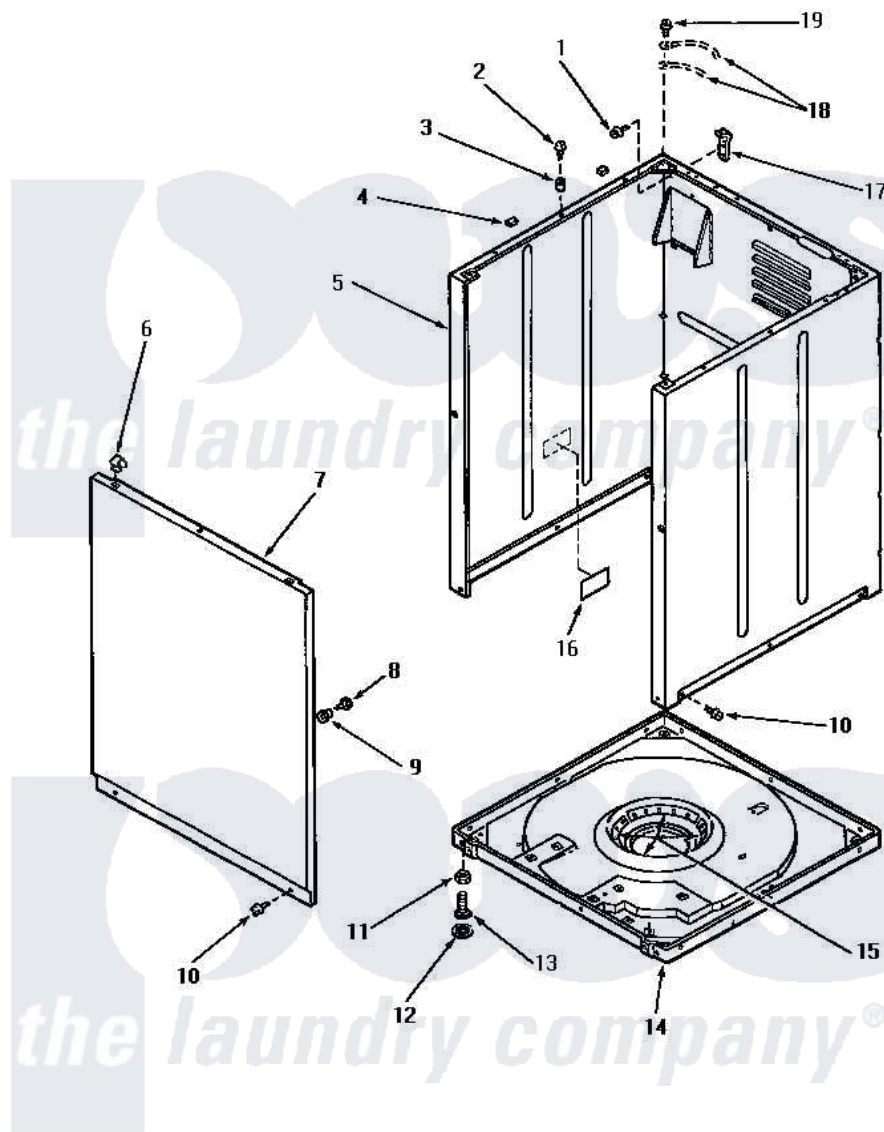

# Amana NA4521 06 - FRONT PANEL, CABINET & BASE

## FRONT PANEL, CABINET AND BASE

Amana Residential Amana NA4521 Washer Parts Parts Diagram 06 - FRONT PANEL, CABINET & BASE

[Click on the part number to view part](#)

Item	Original Part Number	Replaced By	Status	Part Description
1	51780	<a href="#">3390631</a>		Screw, 10-16 X 3/8
2	56086	<a href="#">Y014874</a>		Screw, Idler Arm And Sleeve
3	56079	<a href="#">505187</a>		Locator, Panel
4	<a href="#">Y56128</a>			Pad, Bumper
5	31669HP		Not Available	REPL BY 34475HP
"	31669WP	<a href="#">38612WP</a>		Kit-Service
"	31669LP	<a href="#">38612LP</a>		Kit Service Cabinet
6	28835	<a href="#">22001650</a>		Fastener, Spring
7	32708H		Not Available	PANEL,FRONT
"	32708L	<a href="#">32708LP</a>		Panel, Front
"	32708W	<a href="#">32708WP</a>		Panel Front
8	32671	<a href="#">Y014874</a>		Screw, Idler Arm And Sleeve
9	<a href="#">28102</a>			Locator, Panel
10	27196	<a href="#">27001200</a>		Screw
11	28199		Not Available	LOCKNUT
12	21749	<a href="#">40016001</a>		Foot, Rubber

13	20409	<a href="#">22003428</a>	Leg, Adjustable
14	<a href="#">31653P</a>		Assembly, Base-Complete-G90
15	434P3	Not Available	KIT, SNUBBER PAD
16	33285	Not Available	TAPE, 1 INCH SQUARE, DBL
17	<a href="#">Y27103</a>		Hinge, Hold-Down Lug
18	Y00000000	Not Available	SEE NOTE GROUND WIRES -- (GREEN)
19	56392	Not Available	SCREW, 8-18 X 3/8 TAPPI
NI	<a href="#">26594P</a>		Grease, Silicone - 2 Oz Tube