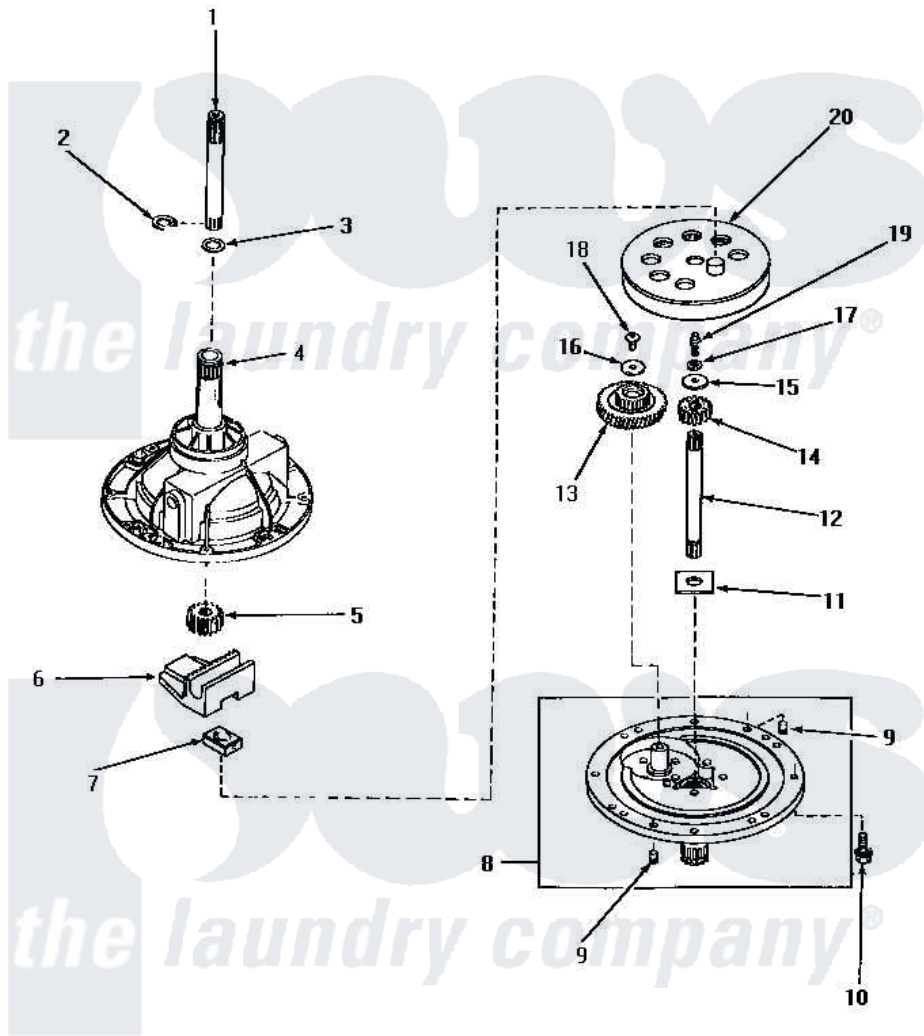

# Amana NA4522 01 - 30978 TRANSMISSION ASSY COMPONENTS

## COMPONENTS FOR 30978 TRANSMISSION ASSEMBLY

Amana [Residential Amana NA4522 Washer Parts](#) Parts Diagram 01 - 30978 TRANSMISSION ASSY COMPONENTS  
 Click on the part number to view part

Item	Original Part Number	Replaced By	Status	Part Description
1	29134	<a href="#">Y36570</a>		Shaft, Output
2	<a href="#">27197</a>			Ring, Retaining
3	20212	<a href="#">35092</a>		Washer, 3628id X 1.00 X .056
4	30037		Not Available	ASSY, TRANSMISSION CASExREPLACE
5	<a href="#">27003</a>			Pinion, Agitator
6	<a href="#">Y31526</a>			Rack
7	<a href="#">26493</a>			Slide
8	30945		Not Available	ASSY, TRANSMISSION COVExREPLACE
9	<a href="#">27172</a>			Pin, Dowel
10	31709		Not Available	SCREW, 1/4-20X1 HX SER/
11	<a href="#">27016</a>			Washer
12	27081	<a href="#">27081P</a>		Shaft Input Package
13	<a href="#">29161</a>			Gear, Reduction
14	<a href="#">Y29160</a>			Pinion, Drive
15	26509	<a href="#">40041501</a>		Washer

16	29260	Not Available	WASHER
17	<a href="#">21456</a>		Lockwasher, 1/4 Intshkp
18	<a href="#">29273</a>		Screw, 1/4-20 X 3/8
19	27030	Not Available	SCREW, 1/4-20 SPECIAL
20	<a href="#">26577</a>		Assembly, Gear And Stud
NI	28434P	Not Available	LOCTITE
"	<a href="#">27243P</a>		Oil, CW Transmission F-