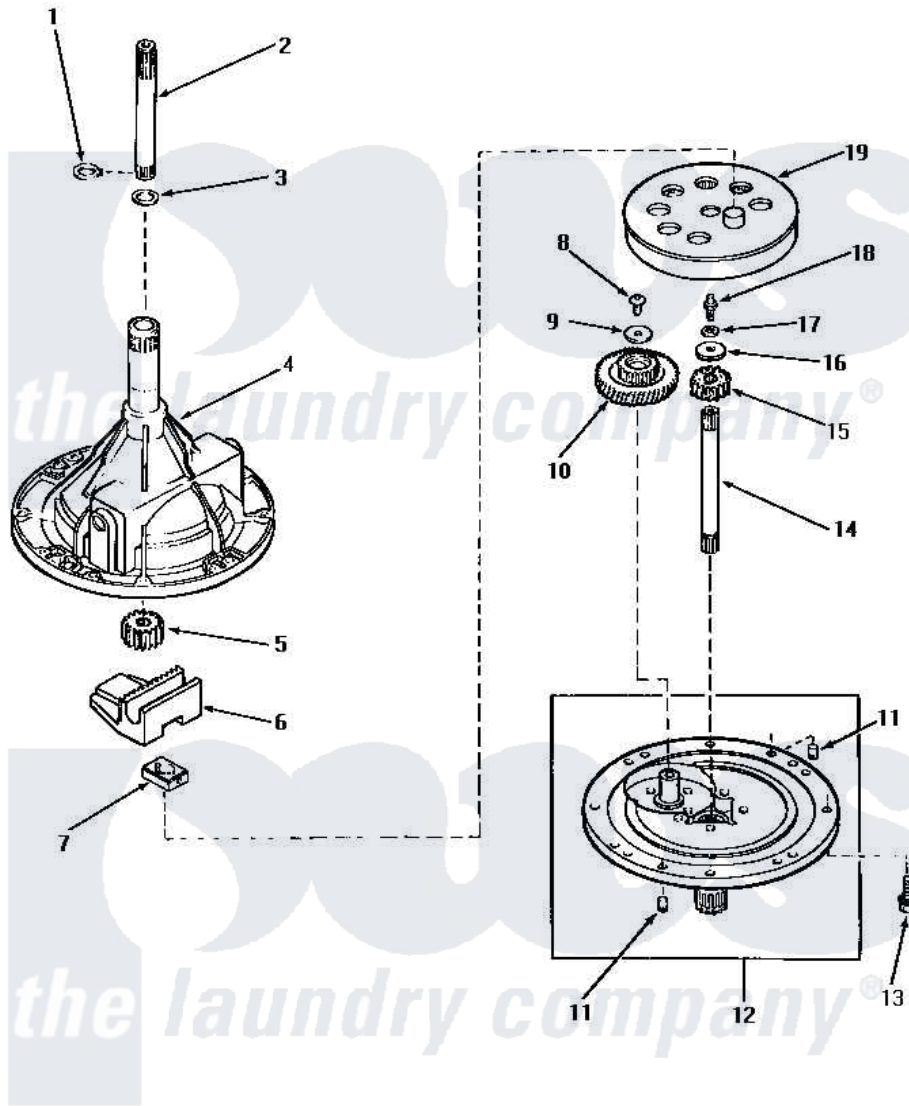

# Amana NA4522 02 - 33227 TRANSMISSION ASSY COMPONENTS

## COMPONENTS FOR 33227 TRANSMISSION ASSEMBLY

Amana [Residential Amana NA4522 Washer Parts](#) Parts Diagram 02 - 33227 TRANSMISSION ASSY COMPONENTS  
 Click on the part number to view part

Item	Original Part Number	Replaced By	Status	Part Description
1	<a href="#">27197</a>			Ring, Retaining
2	29134	<a href="#">Y36570</a>		Shaft, Output
3	20212	<a href="#">35092</a>		Washer, 3628id X 1.00 X .056
4	33223		Not Available	ASSY, TRANSMISSION CASE
5	<a href="#">27003</a>			Pinion, Agitator
6	<a href="#">Y31526</a>			Rack
7	<a href="#">26493</a>			Slide
8	<a href="#">29273</a>			Screw, 1/4-20 X 3/8
9	29260		Not Available	WASHER
10	<a href="#">29161</a>			Gear, Reduction
11	<a href="#">27172</a>			Pin, Dowel
12	33214		Not Available	TRANSMISSION COVER ASSEMBLY
13	32814		Not Available	SCREW, 1/4-20X7/8 SERRA
14	27081	<a href="#">27081P</a>		Shaft Input Package
15	<a href="#">Y29160</a>			Pinion, Drive
16	26509	<a href="#">40041501</a>		Washer

17	<a href="#">21456</a>		Lockwasher, 1/4 Intshkp
18	27030	Not Available	SCREW, 1/4-20 SPECIAL
19	<a href="#">26577</a>		Assembly, Gear And Stud
NI	<a href="#">27243P</a>		Oil, CW Transmission F-
"	28434P	Not Available	LOCTITE