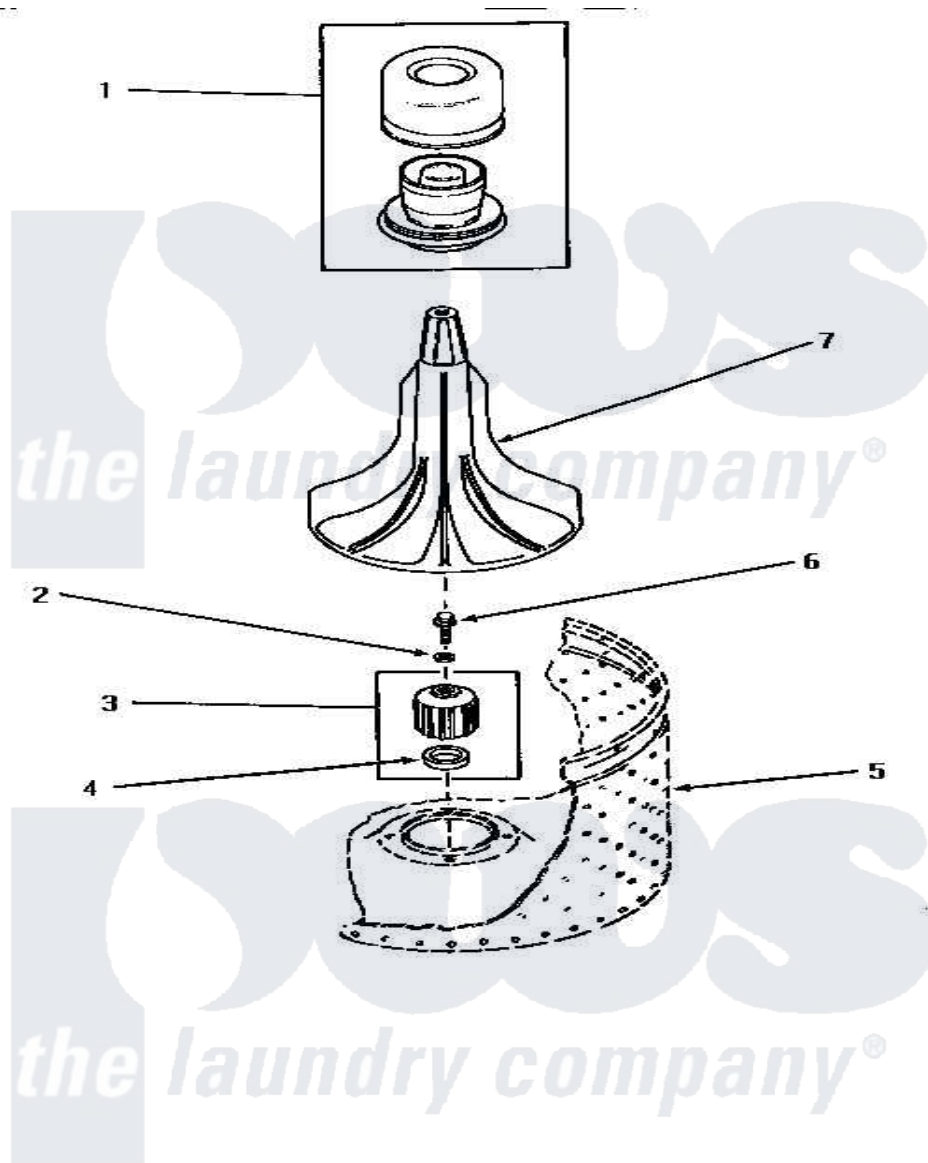

Amana NA4522 03 - AGITATOR, DRIVE BELL & SEAL KIT

AGITATOR, DRIVE BELL AND SEAL KIT

Amana [Residential Amana NA4522 Washer Parts](#) Parts Diagram 03 - AGITATOR, DRIVE BELL & SEAL KIT
 Click on the part number to view part

Item	Original Part Number	Replaced By	Status	Part Description
1	30857	33510		Assembly, Dispenser-Fabric
2	30853		Not Available	SEAL
3	30071P	R9900189		Kit, Drive Bell And Seal
4	Y00000000		Not Available	SEE NOTE SEAL SEAT
5	Y00000000		Not Available	SEE NOTE WASHTUB
6	30852			Screw, No.8-1/4 X 20 X 3/
7	30855	40000501W		Agitator, Flex Vane
NI	442P3	R9900189		Kit, Drive Bell And Seal