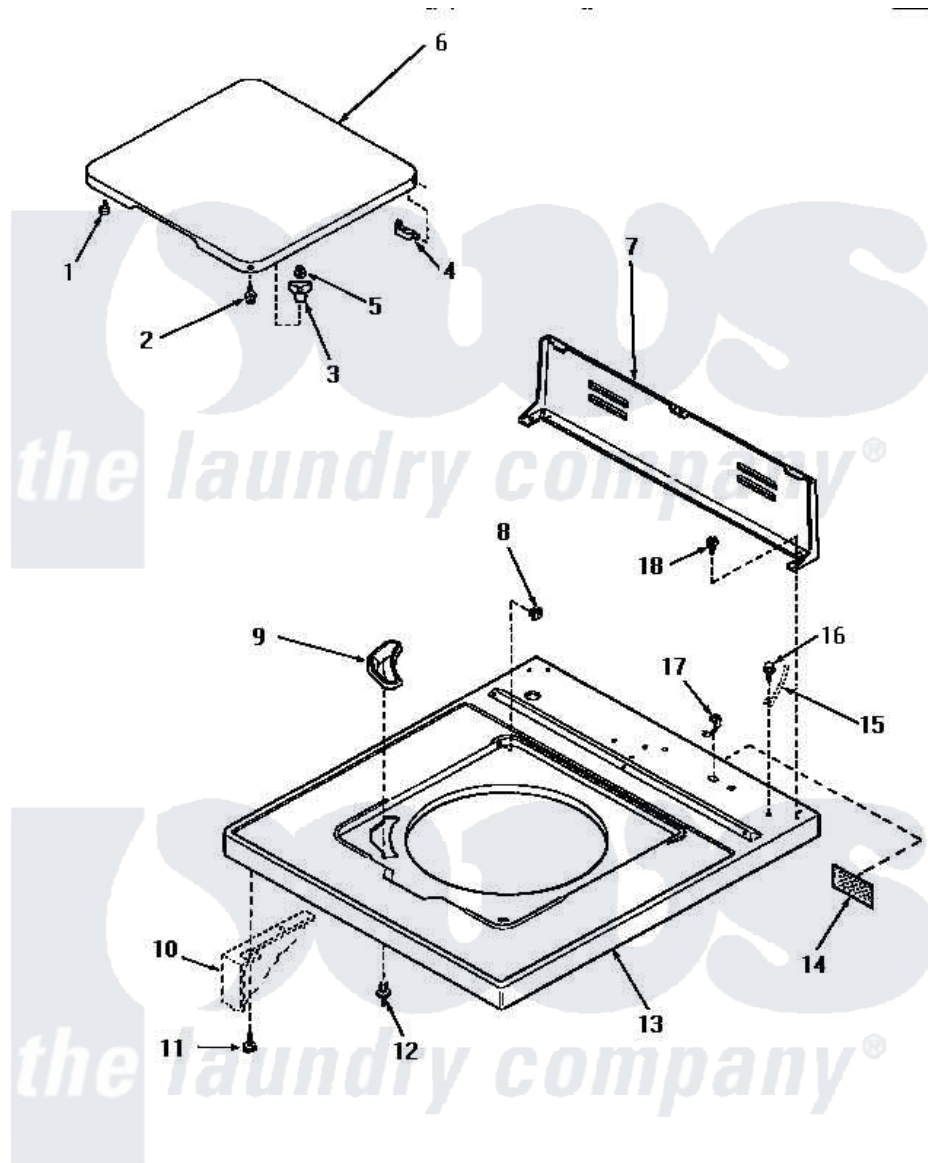

Amana NA4522 05 - CAB TOP/LOADING DR & CTRL HOOD REAR PAN

CABINET TOP, LOADING DOOR AND CONTROL HOOD REAR PANEL

Amana Residential Amana NA4522 Washer Parts Parts Diagram 05 - CAB TOP/LOADING DR & CTRL HOOD REAR PAN

[Click on the part number to view part](#)

Item	Original Part Number	Replaced By	Status	Part Description
1	32507	40038001		Bumper
2	27203		Not Available	ASSY,SCREW & WASHER
3	27149			Catch, Lid Switch
4	27626		Not Available	HINGE,HIDDEN
5	21752			Nut, 8-32 Hex Brilock
6	31315W		Not Available	LOADING DOOR, WHITE
"	31315L		Not Available	LOADING DOOR, ALMOND
"	31315H		Not Available	LOADING DOOR, HARVEST GOLD
7	31230		Not Available	CONTROL HOOD REAR PANEL
8	27625			Bushing
9	32786		Not Available	BLEACH DISPENSER
10	Y00000000		Not Available	SEE NOTE CABINET
11	Y31644	27001200		Screw
12	56534			Barrel, Support

13	32808L	32808LP	Assembly Top And Carton
"	32808H		Not Available
"	32808W	32808WP	CABINET TOP, HARVEST GOLD
14	24903		Not Available
15	Y00000000		Not Available
16	52909		Assembly Top And Carton
17	21903	211881	STICKER,DISCONNECT POW
18	23962	W10116760	SEE NOTE GROUND WIRE, GREEN
			Screw, 10B-16 X 1/2 HeX
			Grommet, Cord Part Not Used-Gas Models Only
			Screw