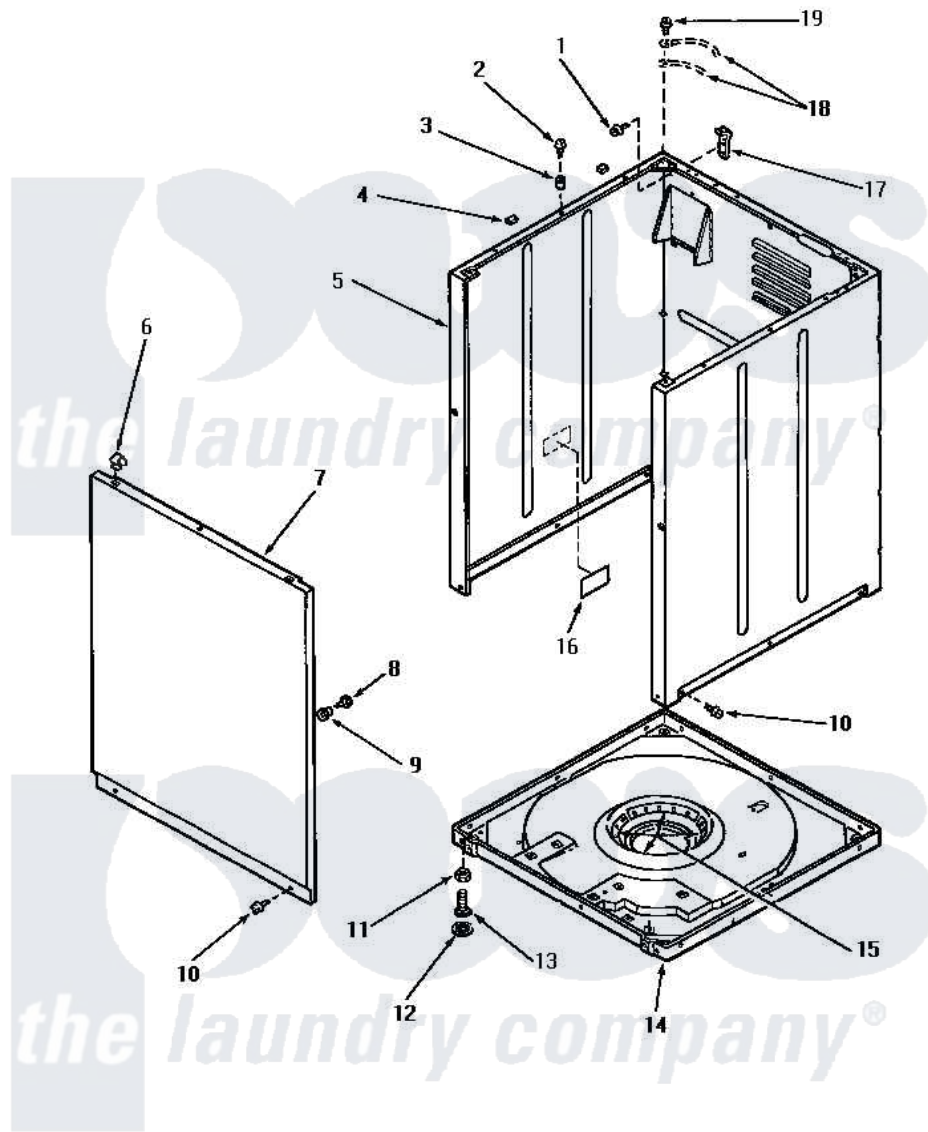

# Amana NA4522 06 - FRONT PANEL, CABINET & BASE

## FRONT PANEL, CABINET AND BASE

Amana Residential Amana NA4522 Washer Parts Parts Diagram 06 - FRONT PANEL, CABINET & BASE  
 Click on the part number to view part

Item	Original Part Number	Replaced By	Status	Part Description
1	51780	<a href="#">3390631</a>		Screw, 10-16 X 3/8
2	56086	<a href="#">Y014874</a>		Screw, Idler Arm And Sleeve
3	56079	<a href="#">505187</a>		Locator, Panel
4	<a href="#">Y56128</a>			Pad, Bumper
5	31669HP		Not Available	REPL BY 34475HP
"	31669WP	<a href="#">38612WP</a>		Kit-Service
"	31669LP	<a href="#">38612LP</a>		Kit Service Cabinet
6	28835	<a href="#">22001650</a>		Fastener, Spring
7	32708H		Not Available	PANEL,FRONT
"	32708L	<a href="#">32708LP</a>		Panel, Front
"	32708W	<a href="#">32708WP</a>		Panel Front
8	32671	<a href="#">Y014874</a>		Screw, Idler Arm And Sleeve
9	<a href="#">28102</a>			Locator, Panel
10	27196	<a href="#">27001200</a>		Screw
11	28199		Not Available	LOCKNUT
12	21749	<a href="#">40016001</a>		Foot, Rubber

13	20409	<a href="#">22003428</a>	Leg, Adjustable
14	<a href="#">31653P</a>		Assembly, Base-Complete-G90
15	434P3	Not Available	KIT, SNUBBER PAD
16	33285	Not Available	TAPE, 1 INCH SQUARE, DBL
17	<a href="#">Y27103</a>		Hinge, Hold-Down Lug
18	Y00000000	Not Available	SEE NOTE GROUND WIRES -- (GREEN)
19	56392	Not Available	SCREW, 8-18 X 3/8 TAPPI
NI	<a href="#">26594P</a>		Grease, Silicone - 2 Oz Tube