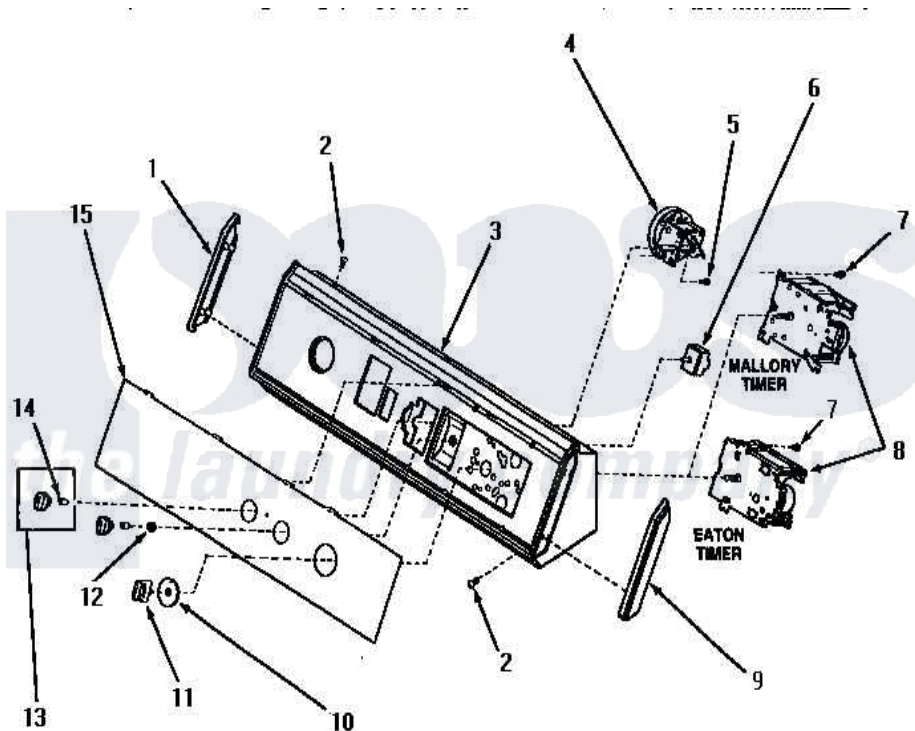

Amana NA4522 07 - GRAPHIC PANEL, CONTROL HOOD & CONTROLS

GRAPHIC PANEL, CONTROL HOOD AND CONTROLS

Amana [Residential Amana NA4522 Washer Parts](#) Parts Diagram 07 - GRAPHIC PANEL, CONTROL HOOD & CONTROLS

[Click on the part number to view part](#)

Item	Original Part Number	Replaced By	Status	Part Description
"	NOTE:		Not Available	SIPHON BREAK KIT MUST BE INSTALLED IN DRAIN HOSE IF THE DRAIN RECEPTACLE IS LOWER THAN THE CABINET TOP OF THE WASHER.
1	31249		Not Available	CAP,END-L.H.-CHROME
2	31752		Not Available	SCREW,No.8ABX3/4 POZIDRI
3	31735		Not Available	ASSY, CONTROL HOOD
4	31266			Switch, Pressure-Rotary
5	31260			Screw, No.8 X 3/8 Ind H
6	28118		Not Available	SWITCH,WATER TEMPERATU
7	23962	W10116760		Screw
8	31239	31239P		Timer 3 Cycle Package
9	31248			Cap, End-RH-Chrome
10	31279			Assembly, Timer Skirt And Ring

11	31281		Assembly, Knob-Timer-Black
12	57584	Not Available	NUT
13	31286	Not Available	ASSY,KNOB-ROTARY-BLK/O
14	10519	Not Available	RETAINER
15	Y32204	Not Available	PANEL,GRAPHIC