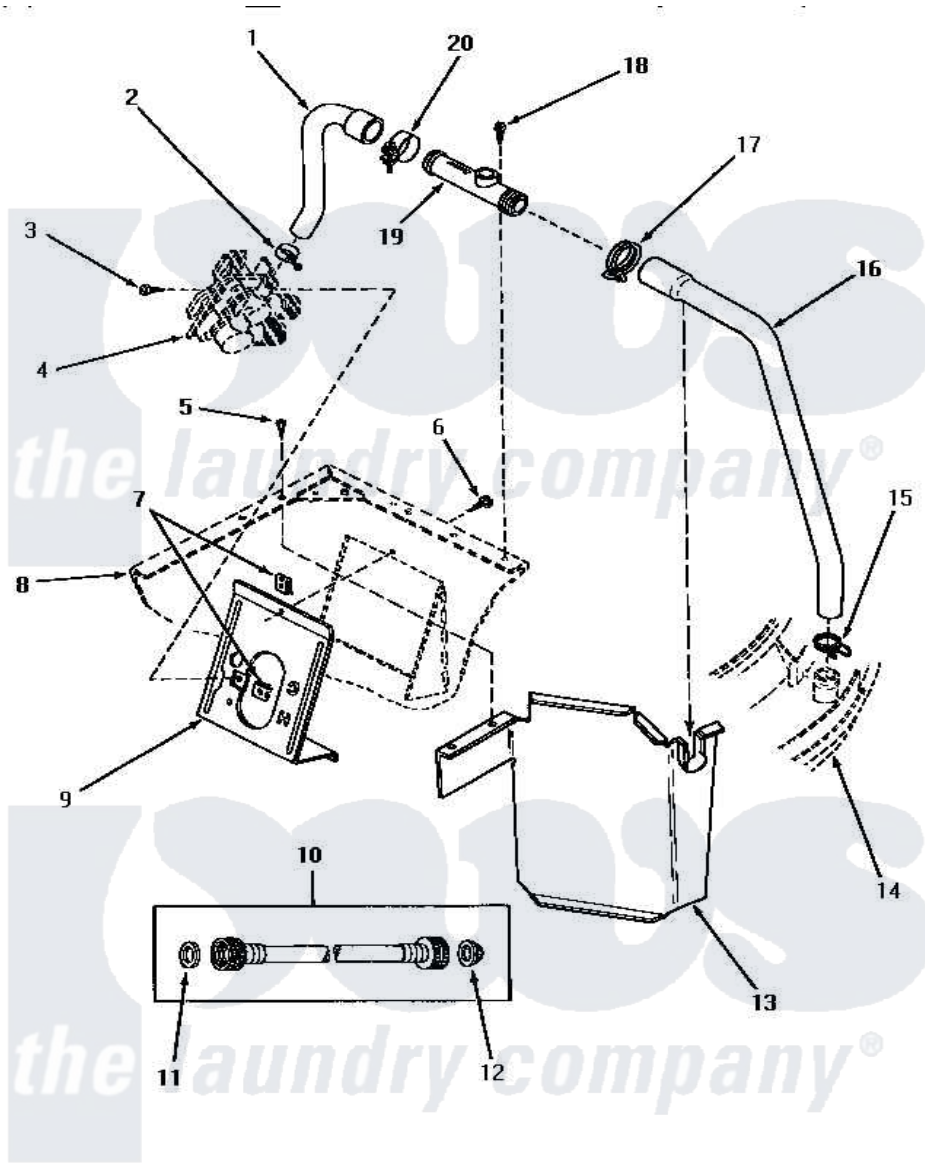

Amana NA4522 08 - HOSES/BACK FL PREVENTER & VLV BRKT

INLET HOSE, FILLER HOSE, BACK FLOW PREVENTER AND MIXING VALVE MOUNTING BRACKET

Amana [Residential Amana NA4522 Washer Parts](#) Parts Diagram 08 - HOSES/BACK FL PREVENTER & VLV BRKT
 Click on the part number to view part

Item	Original Part Number	Replaced By	Status	Part Description
1	27183			Hose, Mixing Valve
2	27643	596669		Clamp, Manifold
3	56392		Not Available	SCREW,8-18 X 3/8 TAPPI
4	Y00000000		Not Available	SEE NOTE MIXING VALVE
5	33316	489464		Screw
6	56392		Not Available	SCREW,8-18 X 3/8 TAPPI
7	54038			NUt, Speed U-Type
8	Y00000000		Not Available	SEE NOTE CABINET
9	32837	39407		Bracket, Valve
10	28330P	202860		Inlet Hose Assembly
11	20290	Y013783		Washer, Inlet Hose
12	28605	22002960		Strainer, Washer Inlet
13	33098		Not Available	ENCLOSURE,MIXING VALVE
14	Y00000000		Not Available	SEE NOTE OUTER TUB COVER
15	29210			Hose Clamp
16	31140			Hose, Water Inlet

17	29176	285655	Clamp, Hose
18	23962	W10116760	Screw
19	27118	34280	Assembly, Backflow Prevento
20	27152	Not Available	CLAMP HOSE