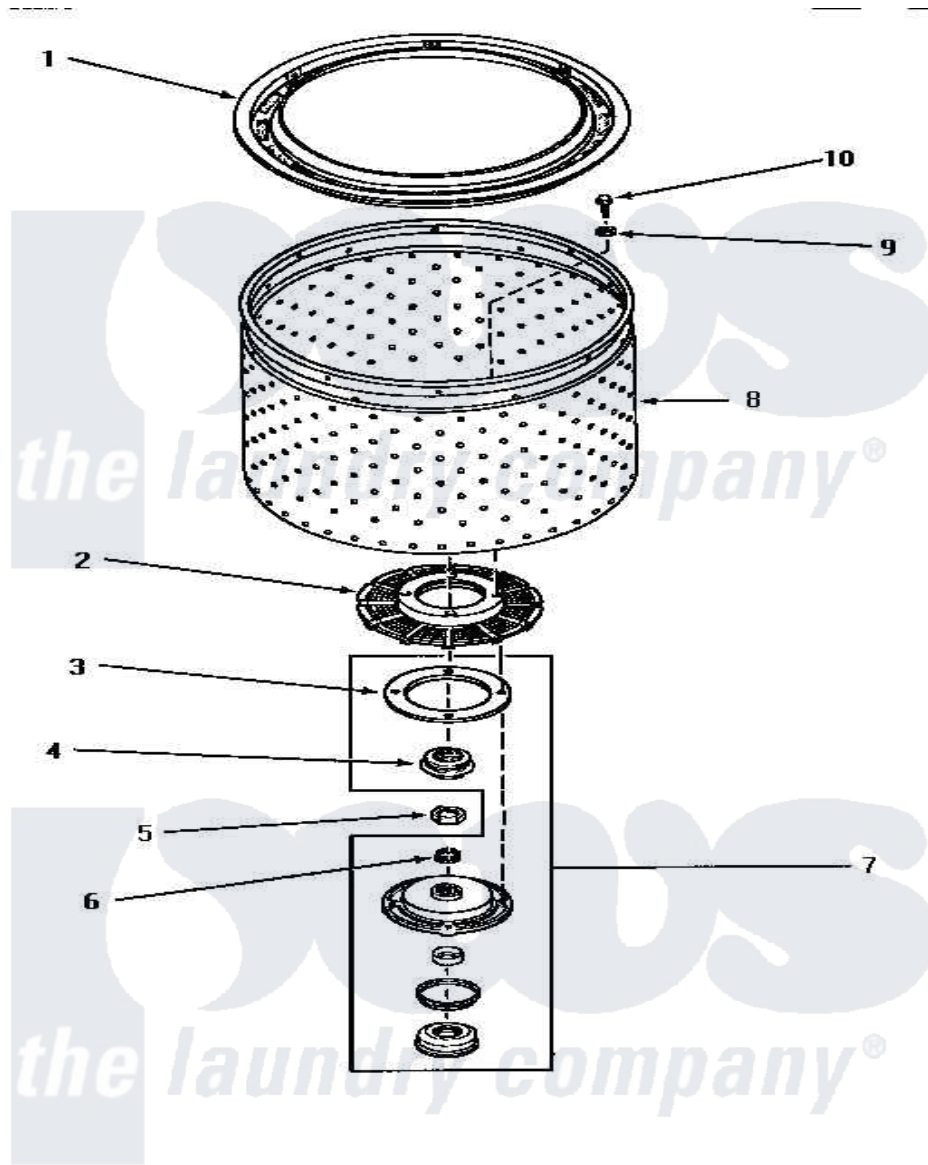

Amana NA4522 09 - LINT FILTER, WASHTUB & HUB

LINT FILTER, WASHTUB AND HUB

Amana Residential Amana NA4522 Washer Parts Parts Diagram 09 - LINT FILTER, WASHTUB & HUB
 Click on the part number to view part

Item	Original Part Number	Replaced By	Status	Part Description
1	30944	33521		Filter Lint/Clothes Guard
2	32998	39371		Filter Lin
3	27125	39122		Gasket, Washtub
4	Y00000000		Not Available	SEE NOTE SEAL HEAD -- (INCLUDED WITH 442P3 KIT)
5	Y29220	40016301		Nut, Lock
6	29728	40008301		Insert, Spline
7	495P3	R9900552		Hub And Seal
8	32838			Washtub
"	33296	39248P		Wash Tub
9	28094			Gasket
10	27202	W10116787		Screw