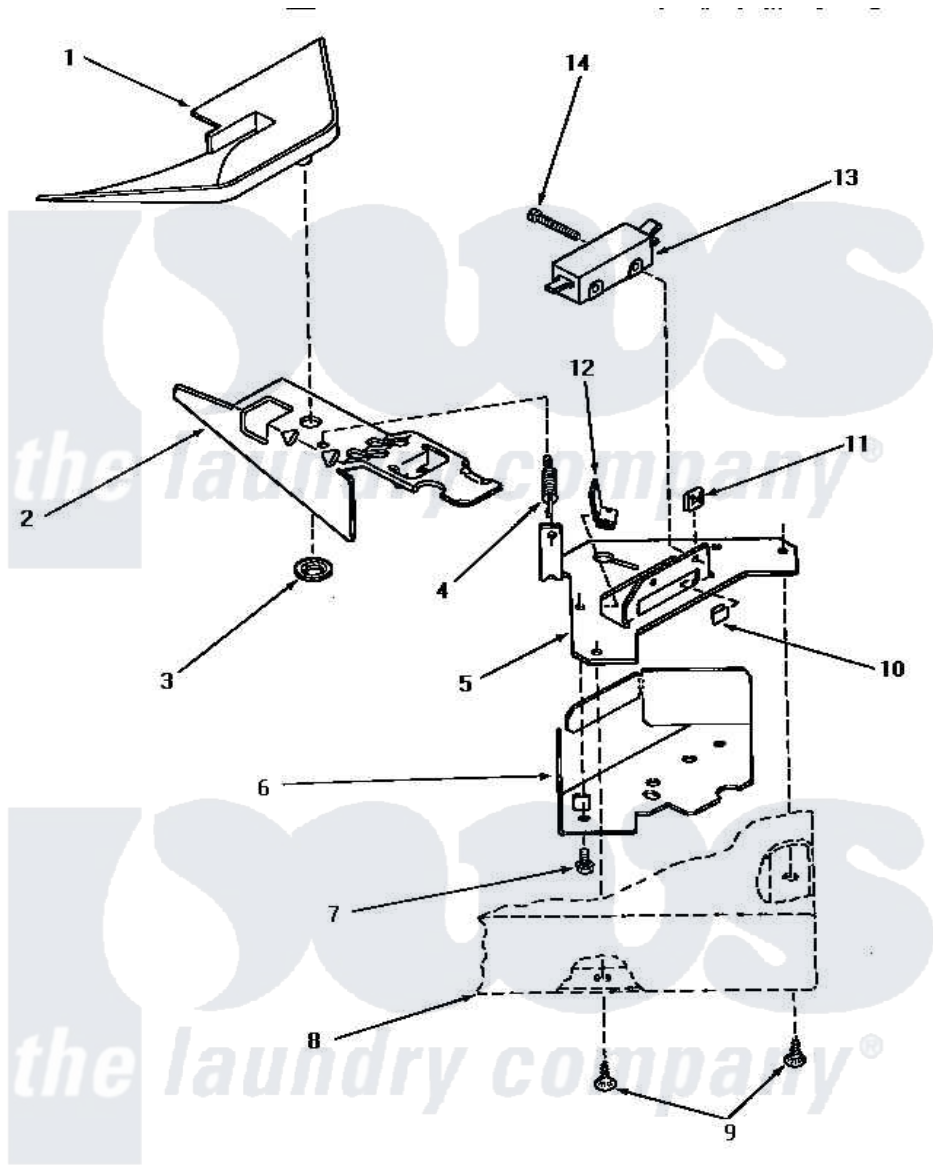

Amana NA4522 10 - LOADING DOOR SWITCH & BRACKET ASSY

LOADING DOOR SWITCH AND BRACKET ASSEMBLY

Amana [Residential Amana NA4522 Washer Parts](#) Parts Diagram 10 - LOADING DOOR SWITCH & BRACKET ASSY
 Click on the part number to view part

Item	Original Part Number	Replaced By	Status	Part Description
1	29042		Not Available	SHIELD,LID SWITCH
2	27602			Lever, Out-Of-Bal Switch
3	29043			Nut, Push
4	27603			Spring, Switch Lever
5	27250		Not Available	BRACKET,OUT-OF-BAL SWI
6	33086		Not Available	ENCLOSURE,LID SWITCH
7	23222	3177991		Screw
8	Y00000000		Not Available	SEE NOTE CABINET TOP
9	28193			Screw, 8-1/2 Tapping W/
10	27610			Clip, U
11	27248		Not Available	NUT,SPEED U-TYPE
12	Y27837			Clip, Speed-"U" Type
13	27249		Not Available	SWITCH
14	Q6516		Not Available	SCREW,6-32 X 1 ROUND H