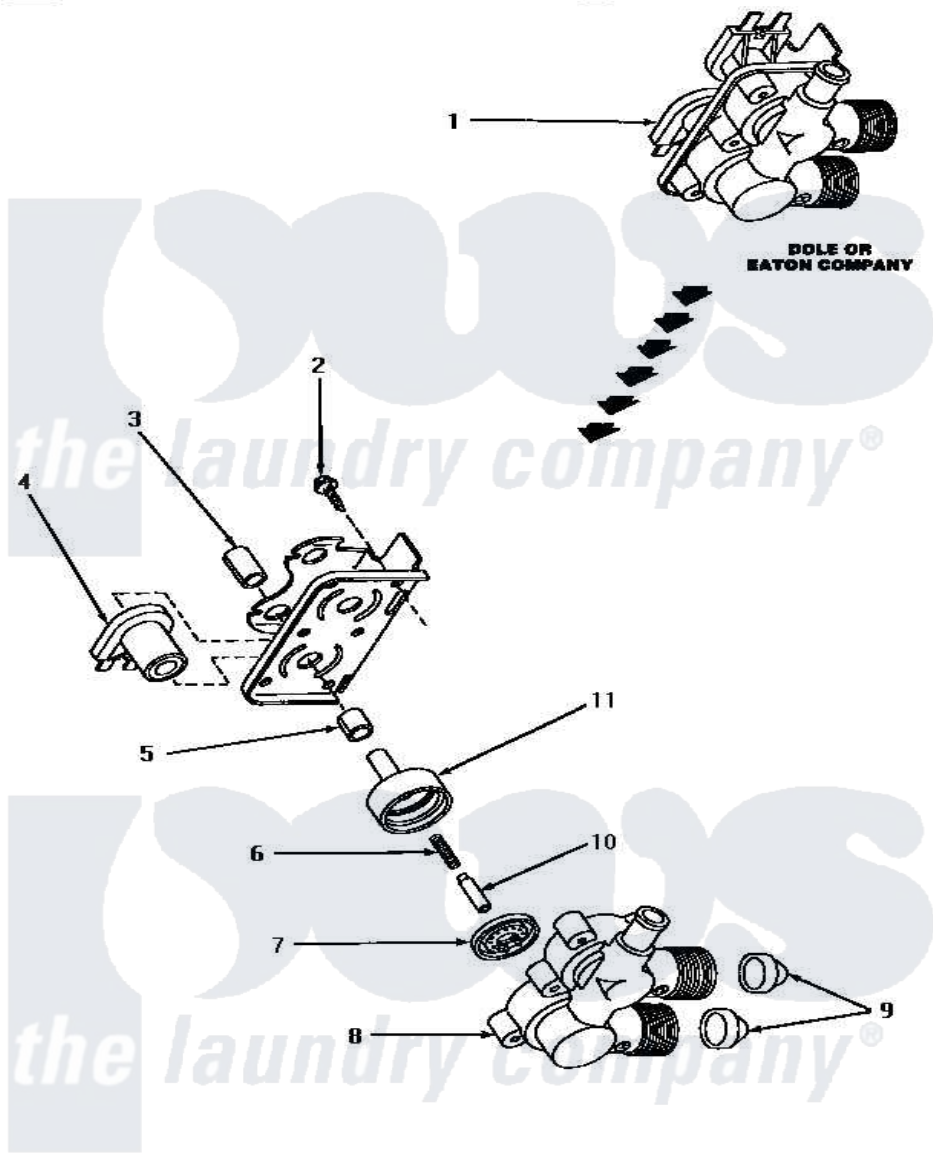

# Amana NA4522 11 - MIXING VALVE ASSY

**MIXING VALVE ASSEMBLY  
(Dole or Eaton Company)**

Amana [Residential Amana NA4522 Washer Parts](#) Parts Diagram 11 - MIXING VALVE ASSY  
[Click on the part number to view part](#)

| Item | Original Part Number  | Replaced By              | Status        | Part Description       |
|------|-----------------------|--------------------------|---------------|------------------------|
| 1    | 27156                 | <a href="#">33930</a>    |               | Valve, Mixing          |
| 2    | 25817C                |                          | Not Available | SCREW                  |
| 3    | 24128                 |                          | Not Available | SLEEVE, LONG           |
| 4    | 24126                 | <a href="#">33930</a>    |               | Valve, Mixing          |
| 5    | 24129                 |                          | Not Available | SLEEVE, SHORT          |
| 6    | 24131                 |                          | Not Available | SPRING                 |
| 7    | 24134                 |                          | Not Available | DIAPHRAGM              |
| 8    | Y24159                | <a href="#">33930</a>    |               | Valve, Mixing          |
| 9    | 24122                 | <a href="#">22002960</a> |               | Strainer, Washer Inlet |
| 10   | 24132                 |                          | Not Available | ARMATURE               |
| 11   | <a href="#">24130</a> |                          |               | Guide, Armature        |