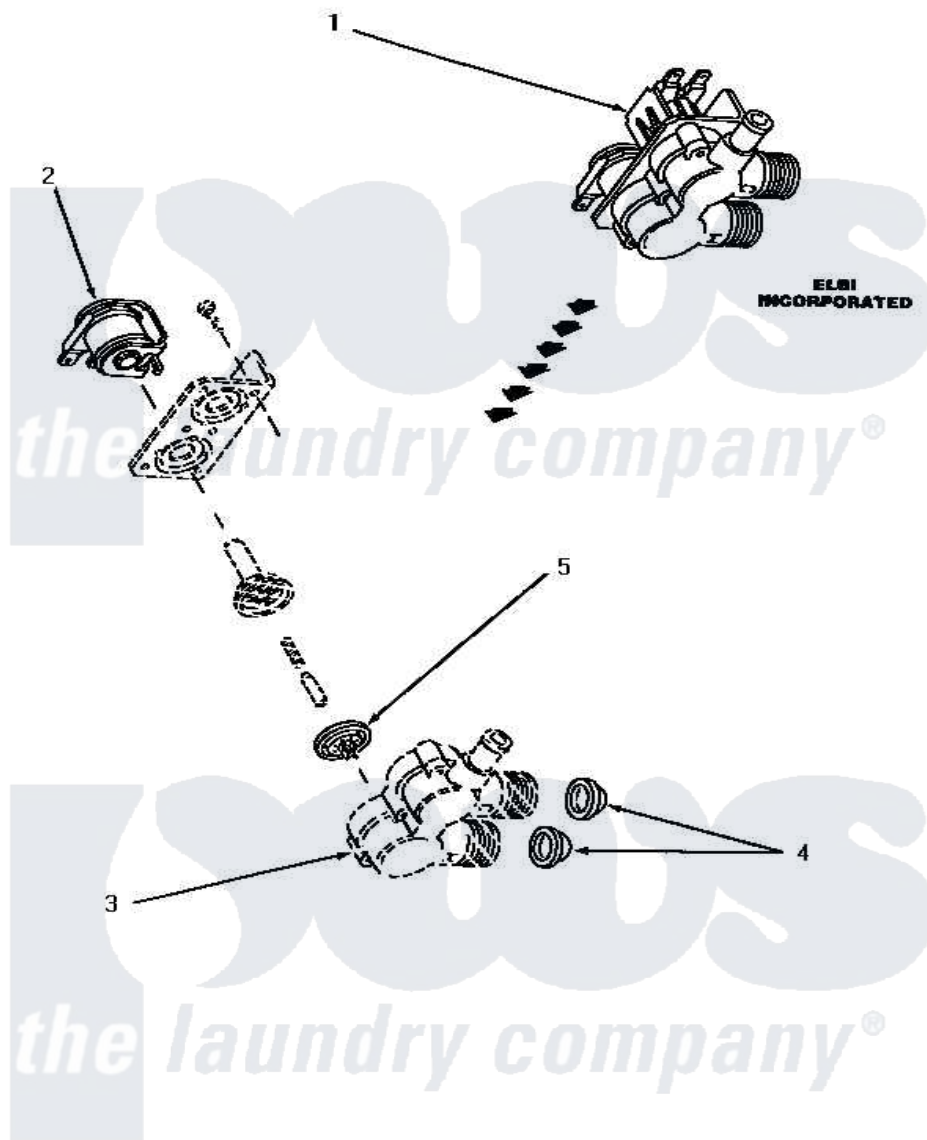

Amana NA4522 12 - MIXING VALVE ASSY

MIXING VALVE ASSEMBLY (Elbi Incorporated)

Amana [Residential Amana NA4522 Washer Parts](#) Parts Diagram 12 - MIXING VALVE ASSY
 Click on the part number to view part

Item	Original Part Number	Replaced By	Status	Part Description
1	27156	33930		Valve, Mixing
2	33084		Not Available	SOLENOID,MIXING VALVE
3	Y00000000		Not Available	SEE NOTE VALVE BODY -- (RED)
4	24122	22002960		Strainer, Washer Inlet
5	33079		Not Available	DIAPHRAM,MIXING VALVE-