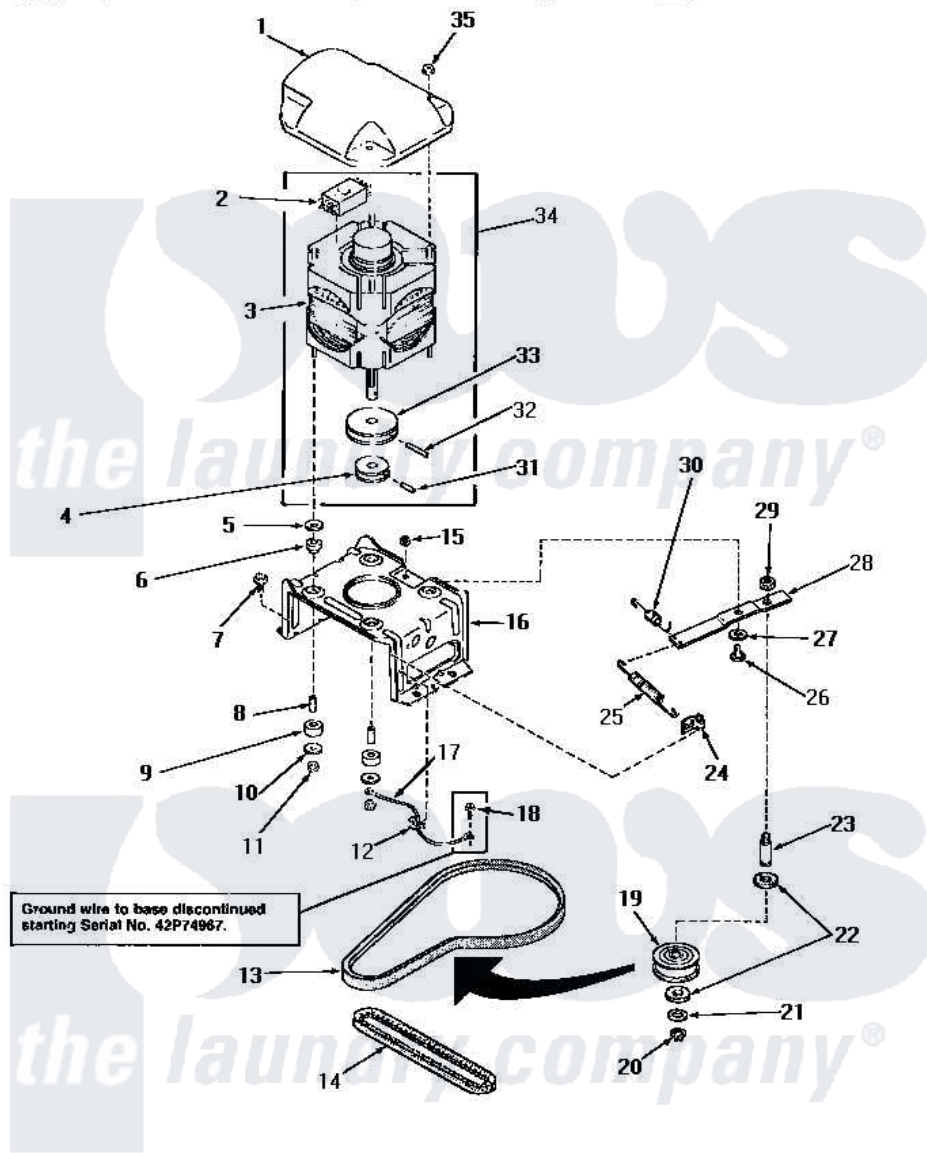

Amana NA4522 13 - MOTOR, MTG BRACKET, BELTS & IDLER ASSY

MOTOR, MOUNTING BRACKET, BELTS AND IDLER ASSEMBLY

Amana [Residential Amana NA4522 Washer Parts](#) Parts Diagram 13 - MOTOR, MTG BRACKET, BELTS & IDLER ASSY
 Click on the part number to view part

Item	Original Part Number	Replaced By	Status	Part Description
1	27136			Shield, Motor
2	30895A	30895AP		Switch Motor-W/Instr
"	24139		Not Available	SWITCH,MOTOR
3	30895	27179P		Motor-Drve
4	Y27104		Not Available	PULLEY,MOTOR
5	03888		Not Available	WASHER
6	01952A			Mounting, Rubber
7	Y31645	27001200		Screw
8	27181		Not Available	SPACER,MOTOR
9	01953		Not Available	WASHER,LOWER MOTOR MOU
10	03888		Not Available	WASHER
11	23604			Nut, Hex 10-32 Lock
12	Y00161	B5733302		Clip, Ground
13	28808			Belt, Agitate And Spin
14	27155			Belt, Pump
15	52566	27001225		Nut, Jam Mid Lock 1/4-20

16	28791		Bracket, Motor Mount
17	Y00000000	Not Available	SEE NOTE GROUND WIRE, GREEN
18	26592	Not Available	HEX HEAD SCREW
19	28800	Not Available	WHEEL, IDLER
20	23748		Ring, Retaining
21	52549		Washer, 501 ID X3/4 Odx
22	Y29443		Washer, Felt
23	28802		Shaft, Idler
24	28849		Clip, Spring
25	28807	37366	Spring, Idler
26	27229	40038901	Screw, 1/4-20
27	81392	40054701	Washer
28	31054	40041002	Lever, Idler
29	28803	2221070	Clamp, Nylon
30	30620	Not Available	SPRING, IDLER LEVER HEL
31	10416		Pin, Roll
32	23750		Pin, Roll
33	27171	Not Available	PULLEY, MOTOR
34	27179	27179P	Motor-Drive
35	27201		Locknut
NI	20605	Not Available	LUBE, HI TEMPERATURE-56
"	258P3	Not Available	KIT, CAPACITOR