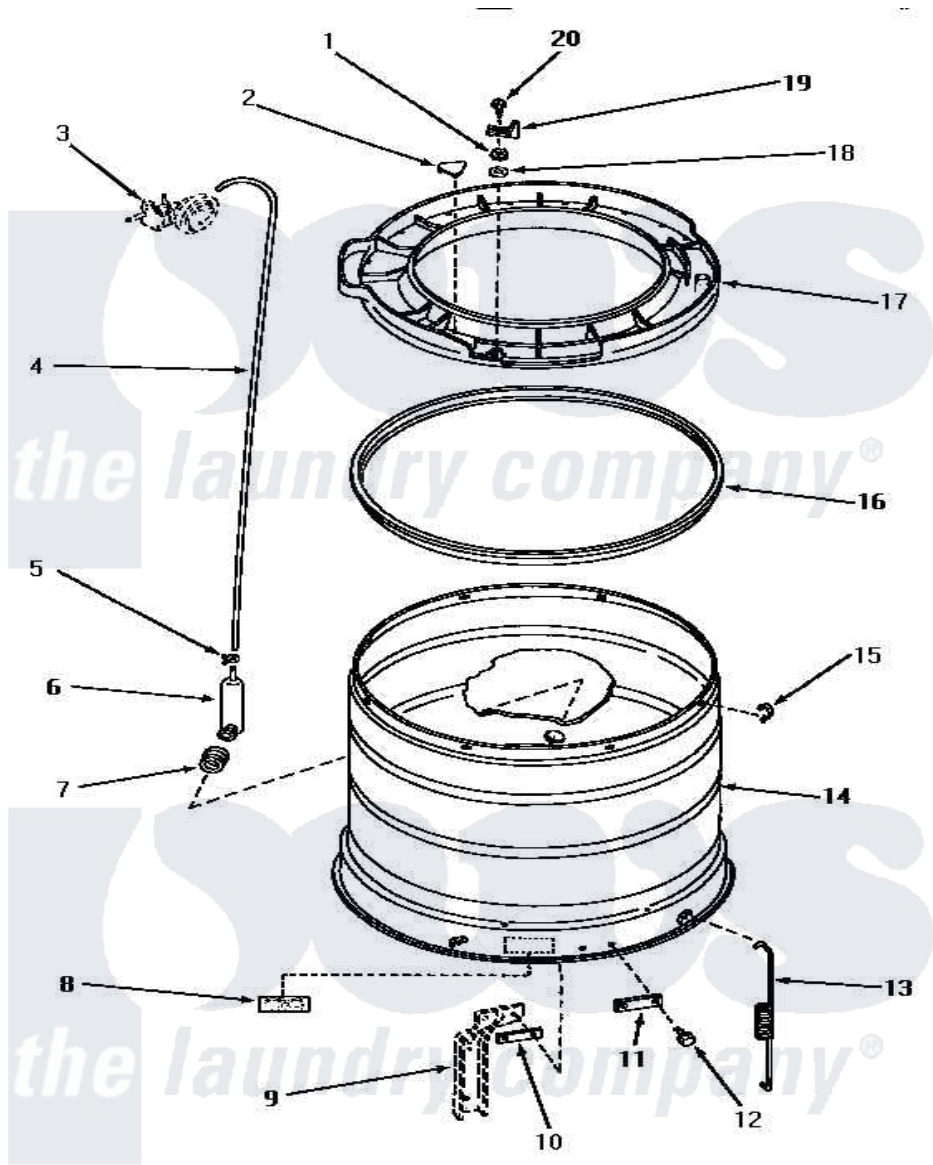

Amana NA4522 14 - OUTER TUB, COVER & PRESSURE HOSE

OUTER TUB, COVER AND PRESSURE HOSE

Amana [Residential Amana NA4522 Washer Parts](#) Parts Diagram 14 - OUTER TUB, COVER & PRESSURE HOSE
 Click on the part number to view part

Item	Original Part Number	Replaced By	Status	Part Description
1	03815			Lockwasher, No.10 Ext Shk
2	29901		Not Available	PLUG,SNAP-IN-OUTER TUB
3	Y00000000		Not Available	SEE NOTE PRESSURE SWITCH
4	29213	39125		Tubing 31
5	Y22294	596669		Clamp, Manifold
6	30243	40008501		Assembly, Pressure Bulb
7	29175	40037801		Grommet
8	Y27195		Not Available	STICKER
9	Y00000000		Not Available	SEE NOTE SUPPORT LEG
10	27927			Plate, Leg .032
11	27926			Plate, Leg .063
12	27205	40128701		Screw, 5/16-18 X .50
13	27239			Spring, Leg
14	30508		Not Available	TUB,OUTER
"	30509		Not Available	OUTER TUB
15	Y27017		Not Available	CLIP,SPRING

16	27184		Gasket, Tub Cover
17	31141	31153	Cover Outer Tub
18	23425	Not Available	WASHER,7/32IDX7/16ODX.
19	27247		Trigger, Out-Of-Bal Swi
20	27523	Not Available	SCREW