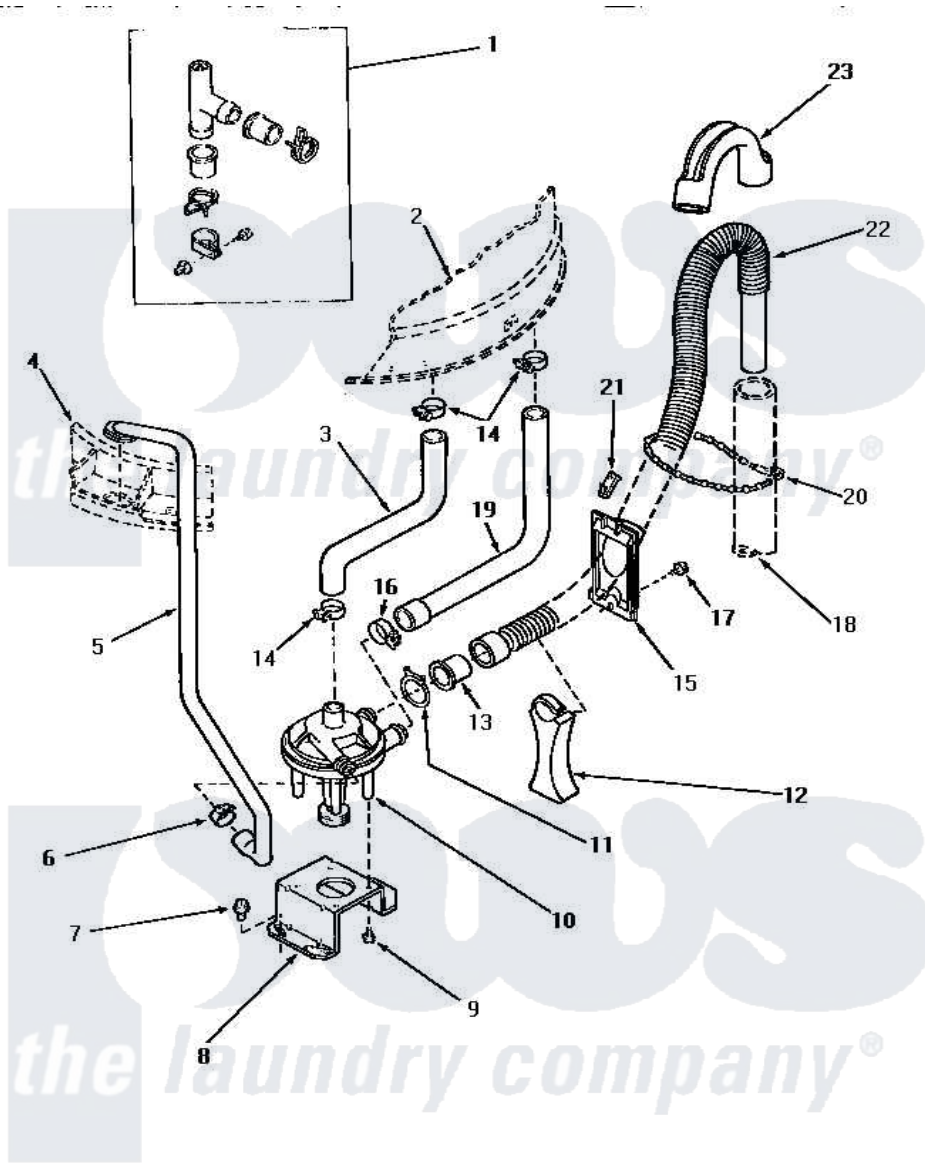

Amana NA4522 16 - PUMP ASSY/BRKT/HOSES & SIPHON BREAK KIT

PUMP ASSEMBLY, BRACKET, HOSES AND SIPHON BREAK KIT

Amana [Residential Amana NA4522 Washer Parts](#) Parts Diagram 16 - PUMP ASSY/BRKT/HOSES & SIPHON BREAK KIT

[Click on the part number to view part](#)

Item	Original Part Number	Replaced By	Status	Part Description
1	386P3	76660		Break-Sphn
2	Y00000000		Not Available	SEE NOTE OUTER TUB
3	27159		Not Available	HOSE,TUB TO PUMP
4	Y00000000		Not Available	SEE NOTE OUTER TUB COVER
5	27232		Not Available	HOSE
6	27644	285655		Clamp, Hose
7	Y31645	27001200		Screw
8	27105			Bracket, Pump Mounting
9	31098			Screw, 10-10 5/8 Unslot
10	31968			Assembly, Pump NA
"	31969			Assembly, Pump NA
11	29172		Not Available	CLAMP,HOSE
12	29284			Stand, Hose
13	29143		Not Available	HOSE,ADAPTER
14	32616		Not Available	(CLAMP HOSE)

15	29131		Not Available	RETAINER,DIRECTIONAL
16	27153	285655		Clamp, Hose
17	30676	27001200		Screw
18	Y00000000		Not Available	SEE NOTE STANDPIPE
19	27160		Not Available	HOSE,TUB TO PUMP-DRAIN
20	33489	8539404		Tie-Wire
21	29936		Not Available	HOSE RETAINER CLIP
22	29142	39952		Hose- Drai
23	29144	22003814		Retainer, Drain Hose
NI	406P3	451P3		Kit Drain Extension