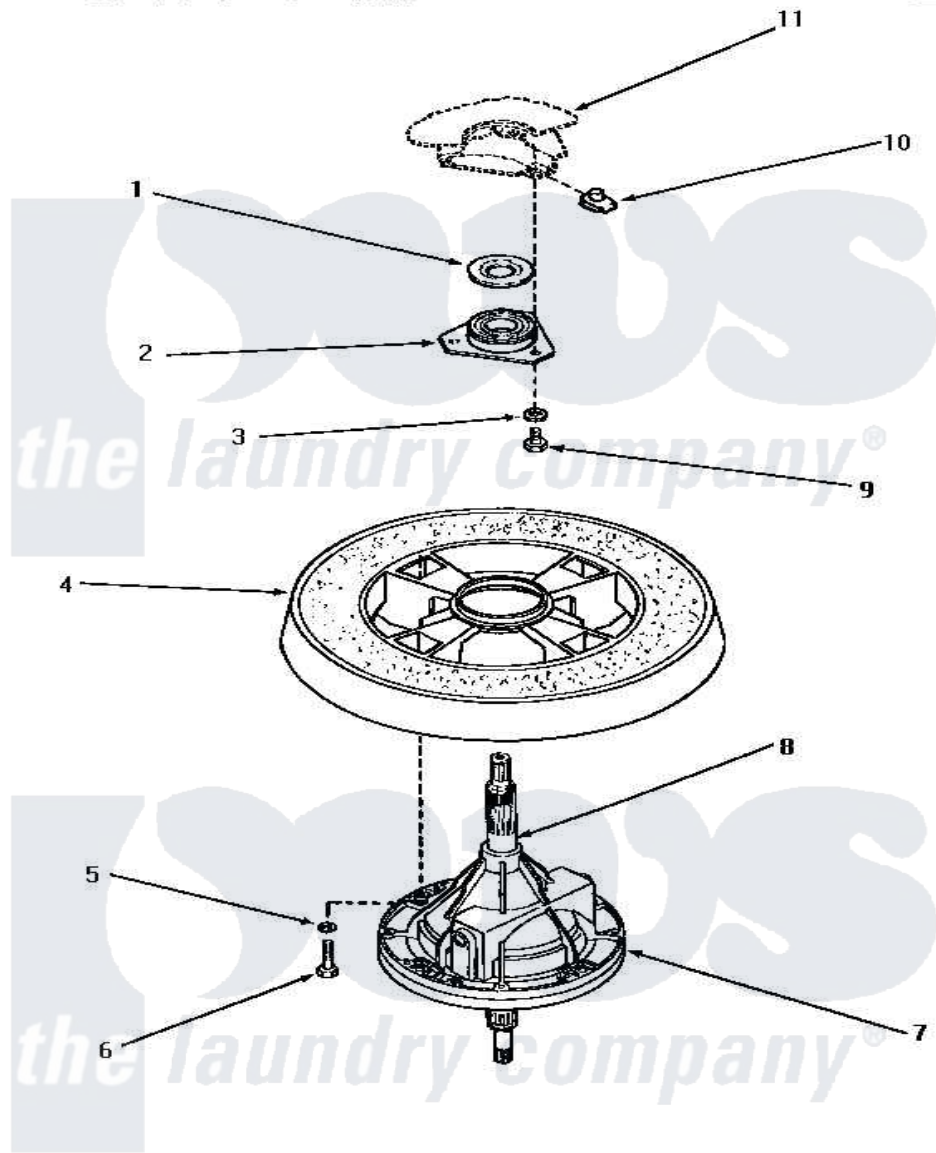

Amana NA4522 19 - TRANSMISSION ASSY & BALANCE RING

TRANSMISSION ASSEMBLY AND BALANCE RING

Amana [Residential Amana NA4522 Washer Parts](#) Parts Diagram 19 - TRANSMISSION ASSY & BALANCE RING
 Click on the part number to view part

Item	Original Part Number	Replaced By	Status	Part Description
1	27187			Flinger
2	27182	40004201P		Main Bearing Assembly
3	04366			Lockwasher, 5/16intshkp
4	Y29117		Not Available	ASSY, BALANCE RING-COMPL
5	02431			Lockwasher, 1/4 Ext Shk
6	27200		Not Available	CAP SCREW
7	33227	33227P		Assembly- Tran
8	27604P			Never-Seeze 1 Oz Tube
9	01355		Not Available	SCREW
10	27222			Nut, Retainer 5/16-18
11	Y00000000		Not Available	SEE NOTE OUTER TUB