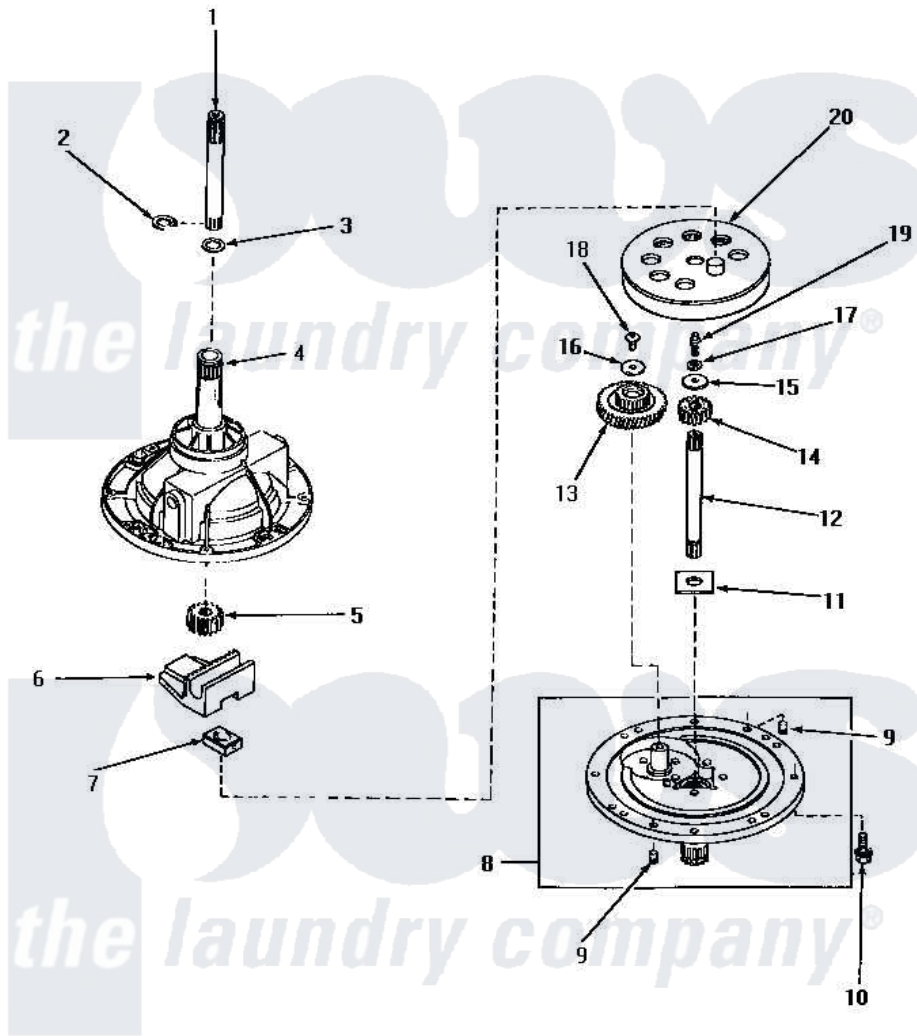

# Amana NA4621 01 - 30978 TRANSMISSION ASSY COMPONENTS

## COMPONENTS FOR 30978 TRANSMISSION ASSEMBLY

Amana [Residential Amana NA4621 Washer Parts](#) Parts Diagram 01 - 30978 TRANSMISSION ASSY COMPONENTS

[Click on the part number to view part](#)

Item	Original Part Number	Replaced By	Status	Part Description
1	29134	<a href="#">Y36570</a>		Shaft, Output
2	<a href="#">27197</a>			Ring, Retaining
3	20212	<a href="#">35092</a>		Washer, 3628id X 1.00 X .056
4	30037		Not Available	ASSY, TRANSMISSION CASExREPLACE
5	<a href="#">27003</a>			Pinion, Agitator
6	<a href="#">Y31526</a>			Rack
7	<a href="#">26493</a>			Slide
8	30945		Not Available	ASSY, TRANSMISSION COVExREPLACE
9	<a href="#">27172</a>			Pin, Dowel
10	31709		Not Available	SCREW, 1/4-20X1 HX SER/
11	<a href="#">27016</a>			Washer
12	27081	<a href="#">27081P</a>		Shaft Input Package
13	<a href="#">29161</a>			Gear, Reduction
14	<a href="#">Y29160</a>			Pinion, Drive
15	26509	<a href="#">40041501</a>		Washer

16	29260	Not Available	WASHER
17	<a href="#">21456</a>		Lockwasher, 1/4 Intshkp
18	<a href="#">29273</a>		Screw, 1/4-20 X 3/8
19	27030	Not Available	SCREW, 1/4-20 SPECIAL
20	<a href="#">26577</a>		Assembly, Gear And Stud
NI	28434P	Not Available	LOCTITE
"	<a href="#">27243P</a>		Oil, CW Transmission F-