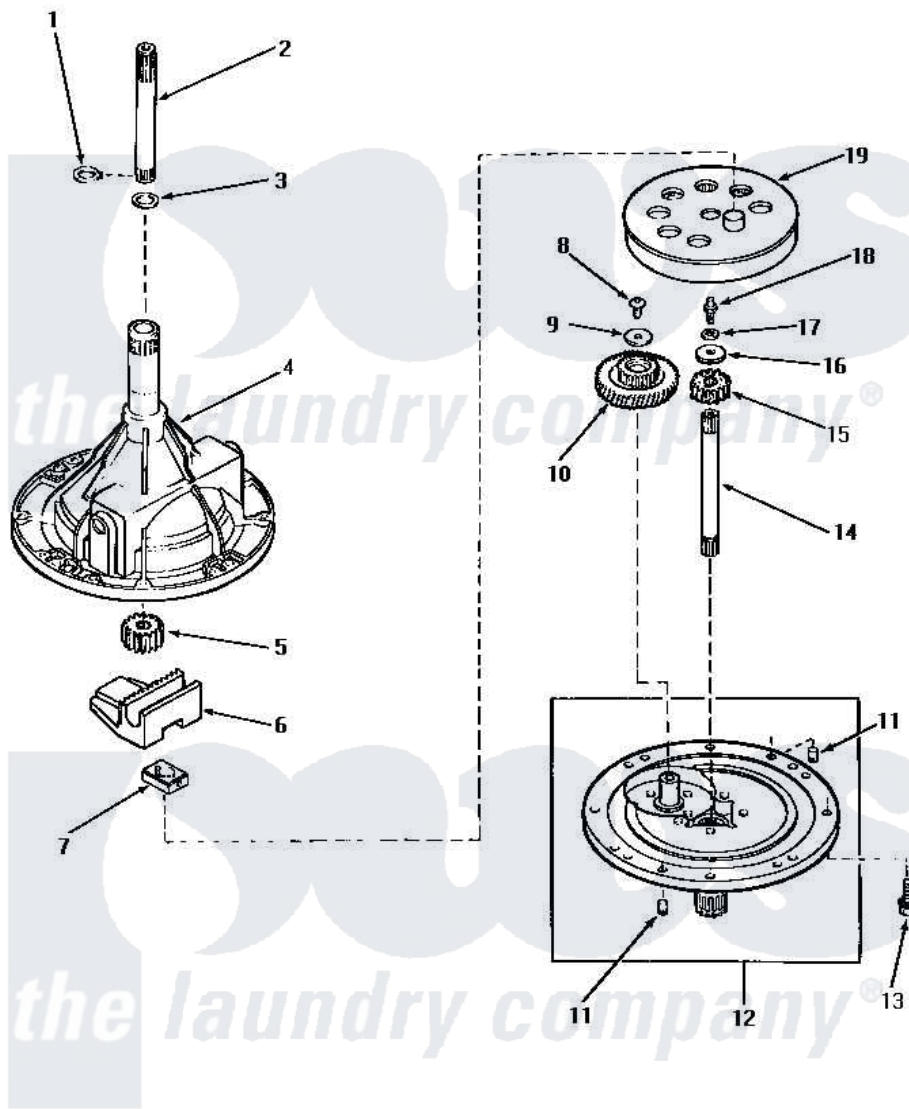

# Amana NA4621 02 - 33227 TRANSMISSION ASSY COMPONENTS

## COMPONENTS FOR 33227 TRANSMISSION ASSEMBLY

Amana [Residential Amana NA4621 Washer Parts](#) Parts Diagram 02 - 33227 TRANSMISSION ASSY COMPONENTS  
 Click on the part number to view part

Item	Original Part Number	Replaced By	Status	Part Description
1	<a href="#">27197</a>			Ring, Retaining
2	29134	<a href="#">Y36570</a>		Shaft, Output
3	20212	<a href="#">35092</a>		Washer, 3628id X 1.00 X .056
4	33223		Not Available	ASSY, TRANSMISSION CASE
5	<a href="#">27003</a>			Pinion, Agitator
6	<a href="#">Y31526</a>			Rack
7	<a href="#">26493</a>			Slide
8	<a href="#">29273</a>			Screw, 1/4-20 X 3/8
9	29260		Not Available	WASHER
10	<a href="#">29161</a>			Gear, Reduction
11	<a href="#">27172</a>			Pin, Dowel
12	33214		Not Available	TRANSMISSION COVER ASSEMBLY
13	32814		Not Available	SCREW, 1/4-20X7/8 SERRA
14	27081	<a href="#">27081P</a>		Shaft Input Package
15	<a href="#">Y29160</a>			Pinion, Drive
16	26509	<a href="#">40041501</a>		Washer

17	<a href="#">21456</a>		Lockwasher, 1/4 Intshkp
18	27030	Not Available	SCREW, 1/4-20 SPECIAL
19	<a href="#">26577</a>		Assembly, Gear And Stud
NI	<a href="#">27243P</a>		Oil, CW Transmission F-
"	28434P	Not Available	LOCTITE